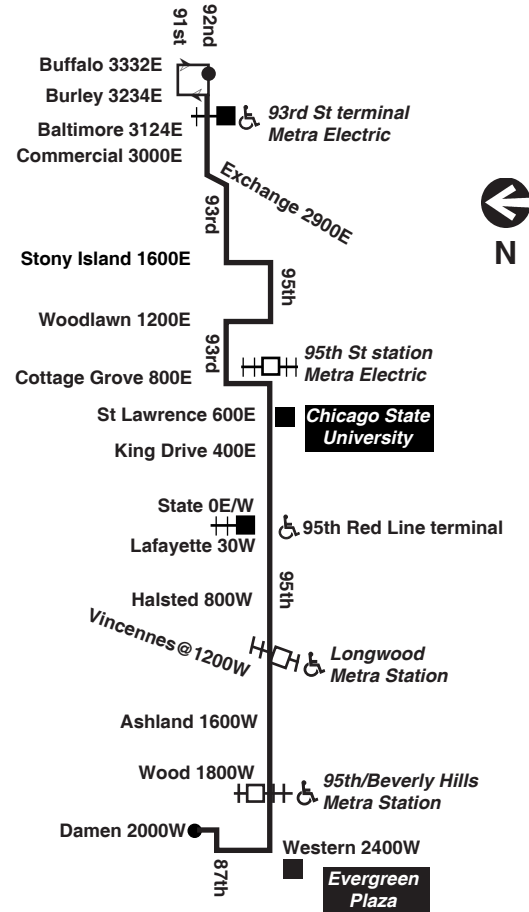

N5 Night Owl Service
95th/Red Line to 92nd/Commercial

The N5 South Shore Night bus provides late night/early morning service on the most heavily traveled portions of several CTA routes during the hours these routes do not operate. The routes and portions served include:

#6 Jackson Park Express ♿ between 67th/Stony Island and 79th/South Shore

#15 Jeffery Local ♿ between 67th/Jeffery and 75th/Jeffery

#67 67th/69th/71st ♿ between 69th/Red Line station and 67th/Jeffery

#71 71st/South Shore ♿ from 75th/South Shore to 92nd/Commercial

#75 74th/75th ♿ between 75th/Jeffery and 75th/South Shore

#95E 93rd/95th ♿ between 92nd/Commercial and 95th/Red Line Terminal

Please Stand Up ♿
for Seniors and People with Disabilities

Federal law requires priority seating be designated for seniors and people with disabilities.

Supplementary service may be provided over portions of this route in addition to the trips shown. Please check destination signs and announcements when boarding buses.

For more Information call the RTA Travel Information Center in Chicago: 312-836-7000. Open 5 a.m. until 1 a.m. every day.

Para obtener mayor información, en Español, llame al Centro de Información: 312-836-7000.

Chicago Transit Authority

95 ♿
95th

Effective September 4, 2016

Monday thru Friday

95 95th

Eastbound

Leave 87th/Damen	95th/Western	95th/Ashland	95th/Red Line	95th/Stony Island	Arrive 92nd/Buffalo
----	----	----	3:21am	3:31am	3:40N
----	----	----	3:51	4:01	4:10N
----	----	----	4:21	4:31	4:39N
4:30am	4:35am	4:41am	4:52	5:02	5:13
5:00	5:05	5:11	5:22	5:32	5:42
5:30	5:35	5:41	5:52	6:02	6:12
5:51	5:56	6:02	6:13	6:23	6:33
6:12	6:17	6:23	6:34	6:44	6:54
6:26	6:31	6:37	6:48	6:58	7:08
6:40	6:45	6:51	7:03	7:14	7:25
6:54	6:59	7:05	7:19	7:32	7:43
7:07	7:13	7:19	7:33	7:47	7:58
7:20	7:26	7:32	7:46	8:00	8:11
7:33	7:39	7:45	7:59	8:13	8:24
7:46	7:51	7:57	8:12	8:25	8:37

then every 10 to 13 minutes until

11:16	11:22	11:29	11:41	11:53	12:04pm
11:29	11:35	11:41	11:54	12:05pm	12:17
11:41	11:47	11:54	12:06pm	12:18	12:30
11:55	12:01pm	12:08pm	12:21	12:34	12:45
12:08pm	12:14	12:21	12:34	12:47	12:58
12:21	12:27	12:34	12:47	1:00	1:11
12:34	12:40	12:47	1:00	1:12	1:24
12:46	12:52	12:59	1:12	1:25	1:36
----	----	1:10M	1:19	----	----
12:59	1:05	1:12	1:25	1:37	1:49
1:11	1:17	1:24	1:37	1:50	2:01
1:24	1:30	1:37	1:51	2:04	2:15
1:36	1:42	1:49	2:03	2:16	2:27
1:48	1:54	2:01	2:15	2:28	2:39
2:00	2:06	2:13	2:27	2:40	2:51
2:12	2:18	2:25	2:39	2:52	3:03
2:24	2:30	2:37	2:51	3:04	3:15
2:36	2:42	2:49	3:03	3:16	3:27
2:48	2:54	3:02	3:16	3:29	3:41
----	----	3:10T	3:20	----	----
3:00	3:06	3:14	3:28	3:42	3:55
3:12	3:18	3:26	3:40	3:54	4:07

then every 12 to 13 minutes until

5:28	5:35	5:42	5:54	6:09	6:21
5:41	5:47	5:54	6:07	6:21	6:34
5:53	6:00	6:07	6:19	6:34	6:46
6:09	6:15	6:22	6:35	6:49	7:02
6:24	6:31	6:38	6:50	7:05	7:17
6:40	6:47	6:54	7:06	7:20	7:32
6:57	7:03	7:10	7:22	7:32	7:44
7:14	7:20	7:27	7:39	7:49	8:01
7:31	7:37	7:44	7:56	8:07	8:18
7:49	7:55	8:02	8:14	8:24	8:36
8:06	8:12	8:19	8:31	8:42	8:53
8:24	8:30	8:37	8:49	8:59	9:11
8:41	8:47	8:53	9:04	9:15	9:26
8:59	9:04	9:10	9:20	9:31	9:42
9:17	9:22	9:28	9:38	9:49	10:00
9:35	9:40	9:46	9:56	10:07	10:18
9:54	9:59	10:05	10:15	10:26	10:37
10:13	10:18	10:24	10:34	10:45	10:56
10:32	10:37	10:43	10:53	11:04	11:15
10:52	10:57	11:02	11:12	11:22	11:34
11:11	11:16	11:22	11:31	11:42	11:53
11:31	11:36	11:41	11:51	12:01am	12:10N
12:01am	12:06am	12:11am	12:21am	12:31	12:40N
12:31	12:36	12:41	12:51	1:01	1:10N
----	----	----	1:21	1:31	1:40N
----	----	----	1:51	2:01	2:10N
----	----	----	2:21	2:31	2:40N
----	----	----	2:51	3:01	3:10N

M - Trip begins at 95th/Throop Mondays only on school days
T - Trip begins at 95th/Throop on Tues. through Fri. only on school days
am light face pm bold face

Westbound