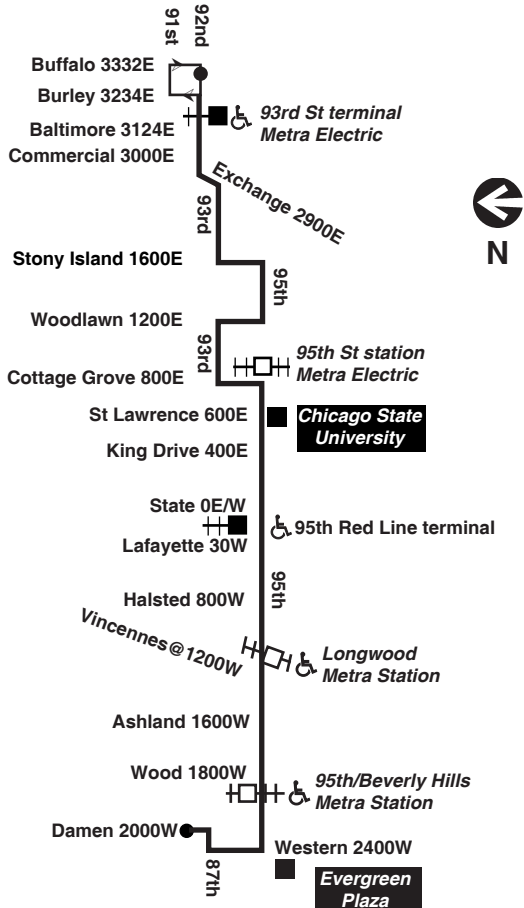

N5 Night Owl Service
95th/Red Line to 92nd/Commercial

The N5 South Shore Night bus provides late night/early morning service on the most heavily traveled portions of several CTA routes during the hours these routes do not operate. The routes and portions served include:

#6 Jackson Park Express between 67th/Stony Island and 79th/South Shore

#15 Jeffery Local between 67th/Jeffery and 75th/Jeffery

#67 67th/69th/71st between 69th/Red Line station and 67th/Jeffery

#71 71st/South Shore from 75th/South Shore to 92nd/Commercial

#75 74th/75th between 75th/Jeffery and 75th/South Shore

#95 95th between 92nd/Commercial and 95th/Red Line Terminal

Please Stand Up

for Seniors and People with Disabilities

Federal law requires priority seating be designated for seniors and people with disabilities.

Supplementary service may be provided over portions of this route in addition to the trips shown. Please check destination signs and announcements when boarding buses.

For more Information call the RTA Travel Information Center in Chicago: 312-836-7000. Open 5 a.m. until 1 a.m. every day.

Para obtener mayor información, en Español, llame al Centro de Información: 312-836-7000.

Chicago Transit Authority

95

95th

Effective June 18, 2017

Monday thru Friday

95 95th

Eastbound

Leave 87th/ Damen	95th/ Western	95th/ Ashland	95th Red Line	95th/ Stony Island	Arrive 92nd/ Buffalo
-----	-----	-----	3:21am	3:31am	3:40N
-----	-----	-----	3:51	4:01	4:10N
-----	-----	-----	4:21	4:31	4:39N
4:30am	4:35am	4:41am	4:52	5:02	5:13
5:00	5:05	5:11	5:22	5:32	5:42
5:30	5:35	5:41	5:52	6:02	6:12
5:51	5:56	6:02	6:13	6:23	6:33
6:12	6:17	6:23	6:34	6:44	6:54
6:26	6:31	6:37	6:48	6:58	7:08
6:40	6:45	6:51	7:03	7:14	7:25
6:54	6:59	7:05	7:19	7:32	7:43
7:07	7:13	7:19	7:33	7:47	7:58
7:20	7:26	7:32	7:46	8:00	8:11
7:33	7:39	7:45	7:59	8:13	8:24
7:46	7:51	7:57	8:12	8:25	8:37
7:58	8:04	8:10	8:24	8:38	8:49
8:10	8:15	8:21	8:36	8:49	9:01
8:21	8:27	8:33	8:47	9:01	9:12
8:33	8:38	8:44	8:59	9:12	9:24
8:44	8:49	8:55	9:10	9:23	9:35
8:55	9:00	9:06	9:21	9:34	9:46
9:06	9:11	9:17	9:31	9:45	9:56
9:16	9:21	9:27	9:40	9:53	10:04
9:28	9:33	9:39	9:51	10:03	10:14
9:40	9:45	9:51	10:03	10:15	10:26
9:52	9:57	10:03	10:15	10:27	10:38
10:04	10:09	10:15	10:27	10:39	10:50
10:16	10:21	10:27	10:39	10:51	11:02
10:28	10:33	10:39	10:51	11:03	11:14
10:40	10:46	10:52	11:05	11:16	11:28
10:52	10:58	11:04	11:17	11:28	11:40
11:04	11:10	11:16	11:29	11:40	11:52
11:16	11:22	11:29	11:41	11:53	12:04pm
11:29	11:35	11:41	11:54	12:05pm	12:17

then every 12 to 13 minutes until

3:48pm	3:55pm	4:02pm	4:16pm	4:31	4:43
4:01	4:07	4:15	4:29	4:43	4:56
4:13	4:20	4:27	4:41	4:56	5:08
4:26	4:32	4:40	4:54	5:08	5:21
4:38	4:45	4:52	5:06	5:21	5:33
4:51	4:57	5:05	5:19	5:33	5:46
5:03	5:10	5:17	5:31	5:46	5:58
5:16	5:22	5:29	5:42	5:57	6:09
5:28	5:35	5:42	5:54	6:09	6:21
5:41	5:47	5:54	6:07	6:21	6:34
5:53	6:00	6:07	6:19	6:34	6:46
6:09	6:15	6:22	6:35	6:49	7:02
6:24	6:31	6:38	6:50	7:05	7:17
6:40	6:47	6:54	7:06	7:20	7:32
6:57	7:03	7:10	7:22	7:32	7:44
7:14	7:20	7:27	7:39	7:49	8:01
7:31	7:37	7:44	7:56	8:07	8:18
7:49	7:55	8:02	8:14	8:24	8:36
8:06	8:12	8:19	8:31	8:42	8:53
8:24	8:30	8:37	8:49	8:59	9:11
8:41	8:47	8:53	9:04	9:15	9:26
8:59	9:04	9:10	9:20	9:31	9:42
9:17	9:22	9:28	9:38	9:49	10:00
9:35	9:40	9:46	9:56	10:07	10:18
10:13	10:18	10:24	10:34	10:45	10:56
10:32	10:37	10:43	10:53	11:04	11:15
10:52	10:57	11:02	11:12	11:22	11:34
11:11	11:16	11:22	11:31	11:42	11:53
11:31	11:36	11:41	11:51	12:01am	12:10am
12:01am	12:06am	12:11am	12:21am	12:31	12:40
12:31	12:36	12:41	12:51	1:01	1:10N
-----	-----	-----	1:21	1:31	1:40N
-----	-----	-----	1:51	2:01	2:10N
-----	-----	-----	2:21	2:31	2:40N
-----	-----	-----	2:51	3:01	3:10N

am light face pm bold face

Westbound