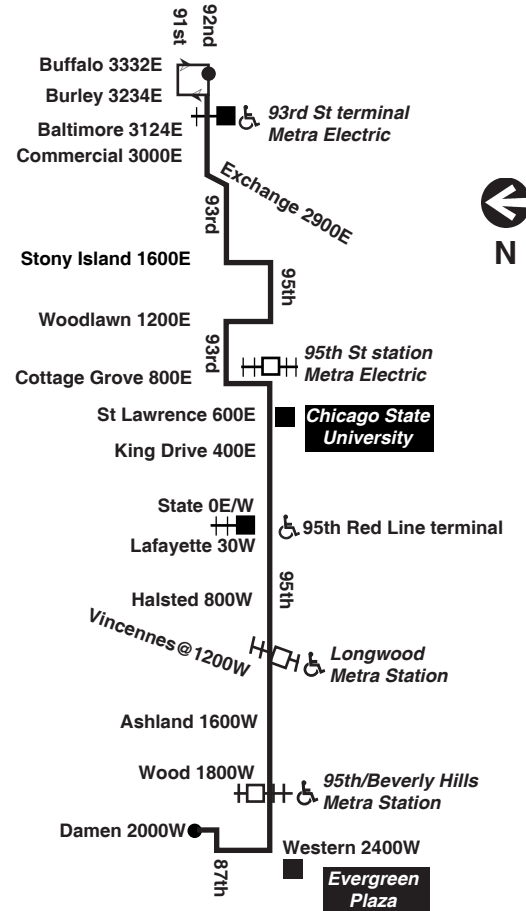

N5 Night Owl Service
95th/Red Line to 92nd/Commercial

The N5 South Shore Night bus provides late night/early morning service on the most heavily traveled portions of several CTA routes during the hours these routes do not operate. The routes and portions served include:

- #6 Jackson Park Express ♿ between 67th/Stony Island and 79th/South Shore
- #15 Jeffery Local ♿ between 67th/Jeffery and 75th/Jeffery

#67 67th/69th/71st ♿ between 69th/Red Line station and 67th/Jeffery

#71 71st/South Shore ♿ from 75th/South Shore to 92nd/Commercial

#75 74th/75th ♿ between 75th/Jeffery and 75th/South Shore

#95 95th ♿ between 92nd/Commercial and 95th/Red Line Terminal

Please Stand Up ♿
for Seniors and People with Disabilities

Federal law requires priority seating be designated for seniors and people with disabilities.

Supplementary service may be provided over portions of this route in addition to the trips shown. Please check destination signs and announcements when boarding buses.

For more information call the RTA Travel Information Center in Chicago: 312-836-7000. Open 5 a.m. until 1 a.m. every day.

Para obtener mayor información, en Español, llame al Centro de Información: 312-836-7000.

Chicago Transit Authority

95th
95th

Effective September 3, 2017

Monday thru Friday **95 95th**

Eastbound

Leave 87th/Damen	95th/Western	95th/Ashland	95th/Red Line	95th/Stony Island	Arrive 92nd/Buffalo
----	----	----	3:21am	3:31am	3:40N
----	----	----	3:51	4:01	4:10N
----	----	----	4:21	4:31	4:39N
----	----	----	----	4:46	4:57
4:30am	4:35am	4:41am	4:52	5:02	5:13
5:00	5:05	5:11	5:22	5:32	5:42
5:30	5:35	5:41	5:52	6:02	6:12
5:51	5:56	6:02	6:13	6:23	6:33
----	----	----	----	6:35	6:46
6:12	6:17	6:23	6:34	6:44	6:54
6:26	6:31	6:37	6:48	6:58	7:08
6:40	6:45	6:51	7:03	7:14	7:25
6:54	6:59	7:05	7:19	7:32	7:43
7:07	7:13	7:19	7:33	7:47	7:58

then every 11 to 13 minutes until

8:33	8:38	8:44	8:59	9:12	9:24
8:44	8:49	8:55	9:10	9:23	9:35
8:55	9:00	9:06	9:21	9:34	9:46
9:06	9:11	9:17	9:31	9:45	9:56
9:16	9:21	9:27	9:40	9:53	10:04

then every 12 to 14 minutes until

12:21pm	12:27pm	12:34pm	12:47pm	1:00pm	1:11pm
----	----	12:40M	12:49	----	----
12:34	12:40	12:47	1:00	1:12	1:24
12:46	12:52	12:59	1:12	1:25	1:36
12:59	1:05	1:12	1:25	1:37	1:49
1:11	1:17	1:24	1:37	1:50	2:01
1:24	1:30	1:37	1:51	2:04	2:15
1:36	1:42	1:49	2:03	2:16	2:27
1:48	1:54	2:01	2:15	2:28	2:39
2:00	2:06	2:13	2:27	2:40	2:51
2:12	2:18	2:25	2:39	2:52	3:03
2:24	2:30	2:37	2:51	3:04	3:15
2:36	2:42	2:49	3:03	3:16	3:27
2:48	2:54	3:02	3:16	3:29	3:41
----	----	3:10U	3:20	----	----
3:00	3:06	3:14	3:28	3:42	3:55

then every 12 to 13 minutes until

5:53	6:00	6:07	6:19	6:34	6:46
6:09	6:15	6:22	6:35	6:49	7:02
6:24	6:31	6:38	6:50	7:05	7:17
6:40	6:47	6:54	7:06	7:20	7:32
6:57	7:03	7:10	7:22	7:32	7:44
7:14	7:20	7:27	7:39	7:49	8:01
7:31	7:37	7:44	7:56	8:07	8:18
7:49	7:55	8:02	8:14	8:24	8:36
8:06	8:12	8:19	8:31	8:42	8:53
8:24	8:30	8:37	8:49	8:59	9:11
8:41	8:47	8:53	9:04	9:15	9:26
8:59	9:04	9:10	9:20	9:31	9:42
9:17	9:22	9:28	9:38	9:49	10:00
9:35	9:40	9:46	9:56	10:07	10:18
9:54	9:59	10:05	10:15	10:26	10:37
10:13	10:18	10:24	10:34	10:45	10:56
10:32	10:37	10:43	10:53	11:04	11:15
10:52	10:57	11:02	11:12	11:22	11:34
11:11	11:16	11:22	11:31	11:42	11:53
11:31	11:36	11:41	11:51	12:01am	12:10N
12:01am	12:06am	12:11am	12:21am	12:31	12:40N
12:31	12:36	12:41	12:51	1:01	1:10N
----	----	----	1:21	1:31	1:40N
----	----	----	1:51	2:01	2:10N
----	----	----	2:21	2:31	2:40N
----	----	----	2:51	3:01	3:10N

M - trip starts at 95th/Throop at time shown on Monday, school days only.
U - trip starts at 95th/Throop at time shown, Tuesday thru Friday, school days only
am light face pm bold face

Westbound

Leave 92nd/Buffalo	95th/Stony Island	95th/Red Line	95th/Ashland	95th/Western	Arrive 87th/Damen
3:46N	3:55am	4:05am	4:12am	4:16am	4:21am
4:16N	4:25	4:37	4:44	4:48	4:53
4:46N	4:56	5:08	5:16	5:20	5:25
5:00	5:12	5:24	5:32	5:37	5:42
5:16N	5:27	5:39	5:47	5:52	5:57
5:30	5:42	5:55	6:03	6:08	6:13
5:45	5:57	6:10	6:19	6:24	6:30
5:59	6:12	6:24	6:33	6:39	6:44
6:13	6:26	6:38	6:47	6:53	6:58
6:26	6:39	6:51	7:00	7:06	7:11
6:38	6:50	7:03	7:13	7:18	7:24
6:49	7:01	7:14	7:24	7:30	7:36
7:00	7:12	7:25	7:36	7:42	7:48
7:11	7:23	7:36	7:47	7:53	7:59
7:22	7:34	7:47	7:58	8:04	8:10
7:33	7:45	7:58	8:09	8:15	8:21
7:44	7:57	8:09	8:21	8:27	8:33
7:56	8:08	8:21	8:32	8:38	8:44
8:07	8:20	8:32	8:44	8:50	8:56