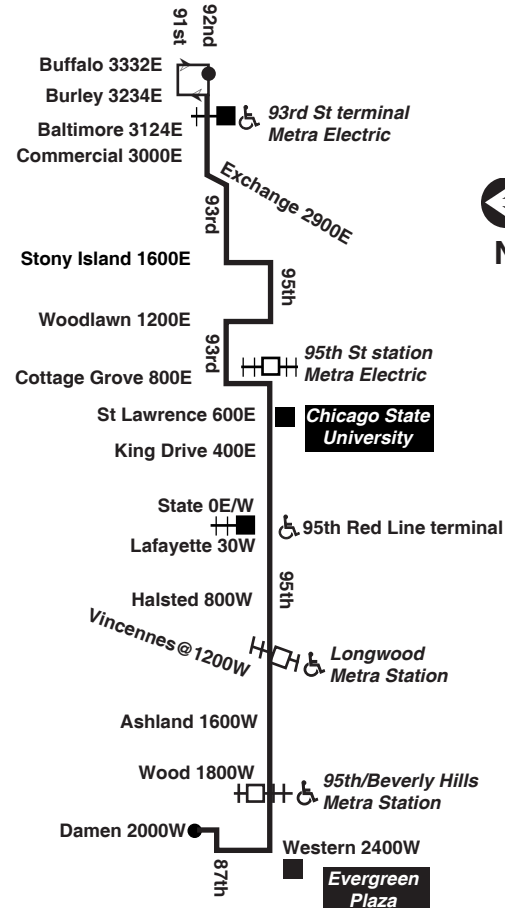

N5 Night Owl Service
95th/Red Line to 92nd/Commercial

The N5 South Shore Night bus provides late night/early morning service on the most heavily traveled portions of several CTA routes during the hours these routes do not operate. The routes and portions served include:

#6 Jackson Park Express between 67th/Stony Island and 79th/South Shore

#15 Jeffery Local between 67th/Jeffery and 75th/Jeffery

#67 67th/69th/71st between 69th/Red Line station and 67th/Jeffery

#71 71st/South Shore from 75th/South Shore to 92nd/Commercial

#75 74th/75th between 75th/Jeffery and 75th/South Shore

#95 95th between 92nd/Commercial and 95th/Red Line Terminal

Please Stand Up

for Seniors and People with Disabilities

Federal law requires priority seating be designated for seniors and people with disabilities.

Supplementary service may be provided over portions of this route in addition to the trips shown. Please check destination signs and announcements when boarding buses.

For more information call the RTA Travel Information Center in Chicago: 312-836-7000. Open 6am until 7pm, Monday thru Saturday.

Para obtener mayor información, en Español, llame al Centro de Información: 312-836-7000.

transitchicago.com

Chicago Transit Authority

95

95th

Effective March 31, 2019

transitchicago.com

Monday thru Friday

95 95th

Eastbound

Leave 87th/Damen	95th/Western	95th/Ashland	95th/Red Line	95th/Stony Island	Arrive 92nd/Buffalo
----	----	----	3:21am	3:31am	3:40N
----	----	----	3:51	4:01	4:10N
----	----	----	4:21	4:31	4:39N
----	----	----	----	4:46	4:57
4:30am	4:35am	4:41am	4:52	5:02	5:13
----	----	----	----	5:31	5:42
5:00	5:05	5:11	5:22	5:32	5:42
----	----	----	----	6:00	6:10
5:30	5:35	5:41	5:52	6:02	6:12
5:51	5:56	6:02	6:13	6:23	6:33
----	----	----	----	6:35	6:46
6:12	6:17	6:23	6:34	6:44	6:54
----	----	----	----	6:57	7:08
6:26	6:31	6:37	6:48	6:58	7:08
6:40	6:45	6:51	7:03	7:14	7:25
----	----	----	----	7:29	7:40
6:54	6:59	7:05	7:19	7:32	7:43
7:07	7:13	7:19	7:33	7:47	7:58
7:20	7:26	7:32	7:46	8:00	8:11
7:33	7:39	7:45	7:59	8:13	8:24
7:46	7:51	7:57	8:12	8:25	8:37
7:58	8:04	8:10	8:24	8:38	8:49
8:10	8:15	8:21	8:36	8:49	9:01
8:21	8:27	8:33	8:47	9:01	9:12
8:33	8:38	8:44	8:59	9:12	9:24
8:44	8:49	8:55	9:10	9:23	9:35
8:55	9:00	9:06	9:21	9:34	9:46
9:06	9:11	9:17	9:31	9:45	9:56
9:16	9:21	9:27	9:40	9:53	10:04
9:28	9:33	9:39	9:51	10:03	10:14
9:41	9:47	9:53	10:05	10:16	10:28
9:55	10:00	10:06	10:18	10:30	10:41
10:08	10:14	10:20	10:32	10:43	10:55

then every 14 to 15 minutes until

2:48pm	2:54pm	3:02pm	3:16pm	3:29pm	3:41pm
3:00	3:06	3:14	3:28	3:42	3:55
3:12	3:18	3:26	3:40	3:54	4:07
3:24	3:30	3:38	3:52	4:06	4:19
3:36	3:42	3:50	4:04	4:18	4:31
3:48	3:55	4:02	4:16	4:31	4:43

then every 12 to 13 minutes until

5:53	6:00	6:07	6:19	6:34	6:46
6:09	6:15	6:22	6:35	6:49	7:02
6:24	6:31	6:38	6:50	7:05	7:17
6:40	6:47	6:54	7:06	7:20	7:32
6:57	7:03	7:10	7:22	7:32	7:44
7:14	7:20	7:27	7:39	7:49	8:01
7:31	7:37	7:44	7:56	8:07	8:18
7:49	7:55	8:02	8:14	8:24	8:36
8:06	8:12	8:19	8:31	8:42	8:53
8:24	8:30	8:37	8:49	8:59	9:11
8:41	8:47	8:53	9:04	9:15	9:26
8:59	9:04	9:10	9:20	9:31	9:42
9:17	9:22	9:28	9:38	9:49	10:00
9:35	9:40	9:46	9:56	10:07	10:18
----	----	----	----	10:08	10:20
9:54	9:59	10:05	10:15	10:26	10:37
----	----	----	----	10:30	10:42
10:13	10:18	10:24	10:34	10:45	10:56
----	----	----	----	11:00	11:12
10:32	10:37	10:43	10:53	11:04	11:15
10:52	10:57	11:02	11:12	11:22	11:34
11:11	11:16	11:22	11:31	11:42	11:53
11:31	11:36	11:41	11:51	12:01am	12:10N
12:01am	12:06am	12:11am	12:21am	12:31	12:40N
12:31	12:36	12:41	12:51	1:01	1:10N
----	----	----	1:21	1:31	1:40N
----	----	----	1:51	2:01	2:10N
----	----	----	2:21	2:31	2:40N
----	----	----	2:51	3:01	3:10N

am light face pm bold face

Westbound

Leave 92nd/Buffalo	95th/Stony Island	95th/Red Line	95th/Ashland	95th/Western	Arrive 87th/Damen
3:46N	3:55am	4:05am	4:12am	4:16am	4:21am
4:16N	4:25	4:37	4:44	4:48	4:53
4:46N	4:56	5:08	5:16	5:20	5:25
5:00	5:12	5:24	5:32	5:37	5:42
5:16N	5:27	5:39	5:47	5:52	5:57
5:30	5:42	5:55	6:03	6:08	6:13
5:45	5:57	6:10	6:19	6:24	6:30

then every 11 to 15 minutes until