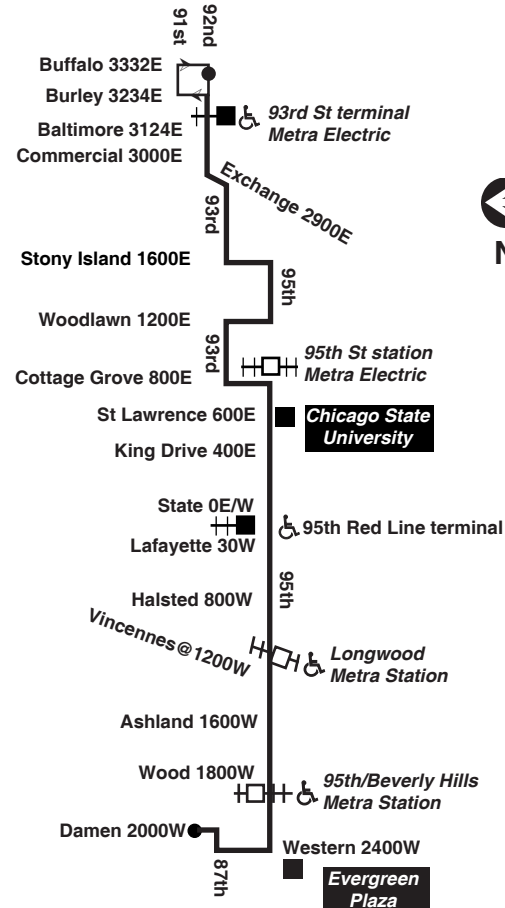

N5 Night Owl Service
95th/Red Line to 92nd/Commercial

The N5 South Shore Night bus provides late night/early morning service on the most heavily traveled portions of several CTA routes during the hours these routes do not operate. The routes and portions served include:

#6 Jackson Park Express between 67th/Stony Island and 79th/South Shore

#15 Jeffery Local between 67th/Jeffery and 75th/Jeffery

#67 67th/69th/71st between 69th/Red Line station and 67th/Jeffery

#71 71st/South Shore from 75th/South Shore to 92nd/Commercial

#75 74th/75th between 75th/Jeffery and 75th/South Shore

#95 95th between 92nd/Commercial and 95th/Red Line Terminal

Please Stand Up

for Seniors and People with Disabilities

Federal law requires priority seating be designated for seniors and people with disabilities.

Supplementary service may be provided over portions of this route in addition to the trips shown. Please check destination signs and announcements when boarding buses.

For more information call the RTA Travel Information Center in Chicago: 312-836-7000. Open 6am until 7pm, Monday thru Saturday.

Para obtener mayor información, en Español, llame al Centro de Información: 312-836-7000.

transitchicago.com

Chicago Transit Authority

95
95th

Effective September 1, 2019

transitchicago.com

Monday thru Friday

95 95th

Eastbound

Leave 87th/Damen	95th/Western	95th/Ashland	95th/Red Line	95th/Stony Island	Arrive 92nd/Buffalo
-----	-----	-----	3:21am	3:31am	3:40N
-----	-----	-----	3:51	4:01	4:10N
-----	-----	-----	4:21	4:31	4:39N
-----	-----	-----	-----	4:46	4:57am
4:30am	4:35am	4:41am	4:52	5:02	5:13
-----	-----	-----	-----	5:31	5:42
5:00	5:05	5:11	5:22	5:32	5:42
-----	-----	-----	-----	6:00	6:10
5:30	5:35	5:41	5:52	6:02	6:12
5:51	5:56	6:02	6:13	6:23	6:33
-----	-----	-----	-----	6:35	6:46
6:12	6:17	6:23	6:34	6:44	6:54
-----	-----	-----	-----	6:57	7:08
6:26	6:31	6:37	6:48	6:58	7:08
6:40	6:45	6:51	7:03	7:14	7:25
-----	-----	-----	-----	7:29	7:40
6:54	6:59	7:05	7:19	7:32	7:43
7:07	7:13	7:19	7:33	7:47	7:58
7:20	7:26	7:32	7:46	8:00	8:11
7:33	7:39	7:45	7:59	8:13	8:24
7:46	7:51	7:57	8:12	8:25	8:37
7:58	8:04	8:10	8:24	8:38	8:49
8:10	8:15	8:21	8:36	8:49	9:01
8:21	8:27	8:33	8:47	9:01	9:12
8:33	8:38	8:44	8:59	9:12	9:24
8:44	8:49	8:55	9:10	9:23	9:35
8:55	9:00	9:06	9:21	9:34	9:46
9:06	9:11	9:17	9:31	9:45	9:56
9:16	9:21	9:27	9:40	9:53	10:04
9:28	9:33	9:39	9:51	10:03	10:14
9:41	9:47	9:53	10:05	10:16	10:28
9:55	10:00	10:06	10:18	10:30	10:41
10:08	10:14	10:20	10:32	10:43	10:55

then every 12 to 15 minutes until

2:48pm	2:54pm	3:02pm	3:16pm	3:29pm	3:41pm
3:00	3:06	3:14	3:28	3:42	3:55
3:12	3:18	3:26	3:40	3:54	4:07
3:24	3:30	3:38	3:52	4:06	4:19
3:36	3:42	3:50	4:04	4:18	4:31

then every 12 to 13 minutes until

5:53	6:00	6:07	6:19	6:34	6:46
6:09	6:15	6:22	6:35	6:49	7:02
6:24	6:31	6:38	6:50	7:05	7:17
6:40	6:47	6:54	7:06	7:20	7:32
6:57	7:03	7:10	7:22	7:32	7:44
7:14	7:20	7:27	7:39	7:49	8:01
7:31	7:37	7:44	7:56	8:07	8:18
7:49	7:55	8:02	8:14	8:24	8:36
8:06	8:12	8:19	8:31	8:42	8:53
8:24	8:30	8:37	8:49	8:59	9:11
8:41	8:47	8:53	9:04	9:15	9:26
8:59	9:04	9:10	9:20	9:31	9:42
9:17	9:22	9:28	9:38	9:49	10:00
9:35	9:40	9:46	9:56	10:07	10:18
9:54	9:59	10:05	10:15	10:26	10:37
-----	-----	-----	-----	10:30	10:42
10:13	10:18	10:24	10:34	10:45	10:56
-----	-----	-----	-----	11:00	11:12
10:32	10:37	10:43	10:53	11:04	11:15
10:52	10:57	11:02	11:12	11:22	11:34
11:11	11:16	11:22	11:31	11:42	11:53
11:31	11:36	11:41	11:51	12:01am	-----
12:01am	12:06am	12:11am	12:21am	12:31	-----
12:31	12:36	12:41	12:51	1:01	-----
-----	-----	-----	1:21	1:31	-----
-----	-----	-----	1:51	2:01	-----
-----	-----	-----	2:21	2:31	-----
-----	-----	-----	2:51	3:01	-----

Westbound

Leave 92nd/Buffalo	95th/Stony Island	95th/Red Line	95th/Ashland	95th/Western	Arrive 87th/Damen
3:46N	3:55am	4:05am	4:12am	4:16am	4:21am
4:16N	4:25	4:37	4:44	4:48	4:53
4:46N	4:56	5:08	5:16	5:20	5:25
5:00	5:12	5:24	5:32	5:37	5:42
5:16N	5:27	5:39	5:47	5:52	5:57
5:30	5:42	5:55	6:03	6:08	6:13
5:45	5:57	6:10	6:19	6:24	6:30

then every 11 to 15 minutes until