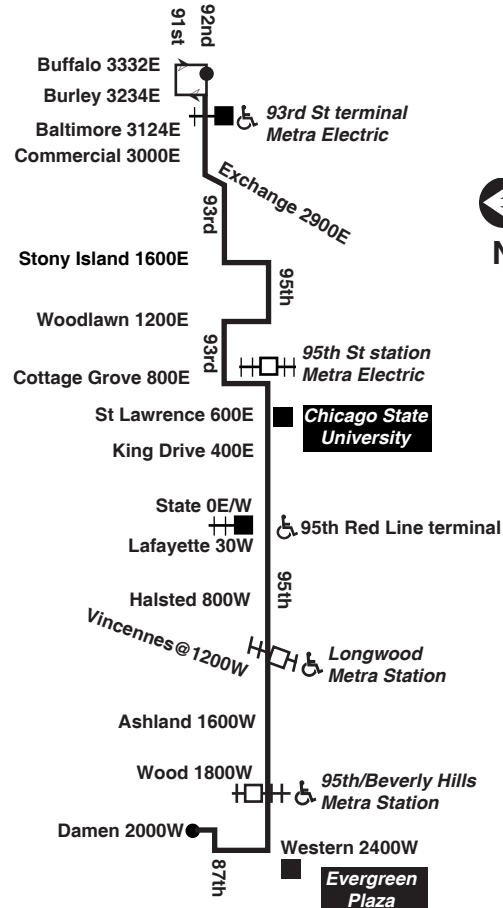

N5 Night Owl Service
95th/Red Line to 92nd/Commercial

The N5 South Shore Night bus provides late night/early morning service on the most heavily traveled portions of several CTA routes during the hours these routes do not operate. The routes and portions served include:

#6 Jackson Park Express between 67th/Stony Island and 79th/South Shore

#15 Jeffery Local between 67th/Jeffery and 75th/Jeffery

#67 67th/69th/71st between 69th/Red Line station and 67th/Jeffery

#71 71st/South Shore from 75th/South Shore to 92nd/Commercial

#75 74th/75th between 75th/Jeffery and 75th/South Shore

#95 95th between 92nd/Commercial and 95th/Red Line Terminal

Please Stand Up

for Seniors and People with Disabilities

Federal law requires priority seating be designated for seniors and people with disabilities.

Supplementary service may be provided over portions of this route in addition to the trips shown. Please check destination signs and announcements when boarding buses.

For more information call the RTA Travel Information Center in Chicago: 312-836-7000. Open 6am until 7pm, Monday thru Saturday.

Para obtener mayor información, en Español, llame al Centro de Información: 312-836-7000.

transitchicago.com

Chicago Transit Authority

95

95th

Effective June 14, 2020

transitchicago.com

Monday thru Friday

95 95th

Eastbound

Leave 87th/Damen	95th/Western	95th/Ashland	95th/Red Line	95th/Stony Island	Arrive 92nd/Buffalo
-----	-----	-----	3:21am	3:31am	3:40N
-----	-----	-----	3:51	4:01	4:10N
-----	-----	-----	4:21	4:31	4:39N
-----	-----	-----	-----	4:46	4:57
4:30am	4:35am	4:41am	4:52	5:02	5:13
-----	-----	-----	-----	5:31	5:42
5:00	5:05	5:11	5:22	5:32	5:42
-----	-----	-----	-----	6:00	6:10
5:30	5:35	5:41	5:52	6:02	6:12
5:51	5:56	6:02	6:13	6:23	6:33
-----	-----	-----	-----	6:35	6:46
6:12	6:17	6:23	6:34	6:44	6:54
-----	-----	-----	-----	6:57	7:08
6:26	6:31	6:37	6:48	6:58	7:08
6:40	6:45	6:51	7:03	7:14	7:25
-----	-----	-----	-----	7:29	7:40
6:54	6:59	7:05	7:19	7:32	7:43
7:07	7:13	7:19	7:33	7:47	7:58
7:20	7:26	7:32	7:46	8:00	8:11
7:33	7:39	7:45	7:59	8:13	8:24
7:46	7:51	7:57	8:12	8:25	8:37
7:58	8:04	8:10	8:24	8:38	8:49
8:10	8:15	8:21	8:36	8:49	9:01
8:21	8:27	8:33	8:47	9:01	9:12
8:33	8:38	8:44	8:59	9:12	9:24
8:44	8:49	8:55	9:10	9:23	9:35
8:55	9:00	9:06	9:21	9:34	9:46
9:06	9:11	9:17	9:31	9:45	9:56
9:16	9:21	9:27	9:40	9:53	10:04
9:28	9:33	9:39	9:51	10:03	10:14
9:41	9:47	9:53	10:05	10:16	10:28
9:55	10:00	10:06	10:18	10:30	10:41
10:08	10:14	10:20	10:32	10:43	10:55

then every 12 to 15 minutes until

2:48pm	2:54pm	3:02pm	3:16pm	3:29pm	3:41pm
3:00	3:06	3:14	3:28	3:42	3:55
3:12	3:18	3:26	3:40	3:54	4:07
3:24	3:30	3:38	3:52	4:06	4:19
3:36	3:42	3:50	4:04	4:18	4:31

then every 12 to 13 minutes until

5:41	5:47	5:54	6:07	6:21	6:34
5:53	6:00	6:07	6:19	6:34	6:46
6:09	6:15	6:22	6:35	6:49	7:02
6:24	6:31	6:38	6:50	7:05	7:17
6:40	6:47	6:54	7:06	7:20	7:32
6:57	7:03	7:10	7:22	7:32	7:44
7:14	7:20	7:27	7:39	7:49	8:01
7:31	7:37	7:44	7:56	8:07	8:18
7:49	7:55	8:02	8:14	8:24	8:36
8:06	8:12	8:19	8:31	8:42	8:53
8:24	8:30	8:37	8:49	8:59	9:11
8:41	8:47	8:53	9:04	9:15	9:26
8:59	9:04	9:10	9:20	9:31	9:42
9:17	9:22	9:28	9:38	9:49	10:00
9:35	9:40	9:46	9:56	10:07	10:18
9:54	9:59	10:05	10:15	10:26	10:37
-----	-----	-----	-----	10:30	10:42
10:13	10:18	10:24	10:34	10:45	10:56
-----	-----	-----	-----	11:00	11:12
10:32	10:37	10:43	10:53	11:04	11:15
10:52	10:57	11:02	11:12	11:22	11:34
11:11	11:16	11:22	11:31	11:42	11:53
11:31	11:36	11:41	11:51	12:01am	12:10N
12:01am	12:06am	12:11am	12:21am	12:31	12:40N
12:31	12:36	12:41	12:51	1:01	1:10N
-----	-----	-----	1:21	1:31	1:40N
-----	-----	-----	1:51	2:01	2:10N
-----	-----	-----	2:21	2:31	2:40N
-----	-----	-----	2:51	3:01	3:10N

am light face pm bold face

Westbound

Leave 92nd/Buffalo	95th/Stony Island	95th/Red Line	95th/Ashland	95th/Western	Arrive 87th/Damen
3:46N	3:55am	4:05am	4:12am	4:16am	4:21am
4:16N	4:25	4:37	4:44	4:48	4:53
4:46N	4:56	5:08	5:16	5:20	5:25
5:00	5:12	5:24	5:32	5:37	5:42
5:16N	5:27	5:39	5:47	5:52	5:57
5:30	5:42	5:55	6:03	6:08	6:13
5:45	5:57	6:10	6:19	6:24	6:30

then every 11 to 15 minutes until