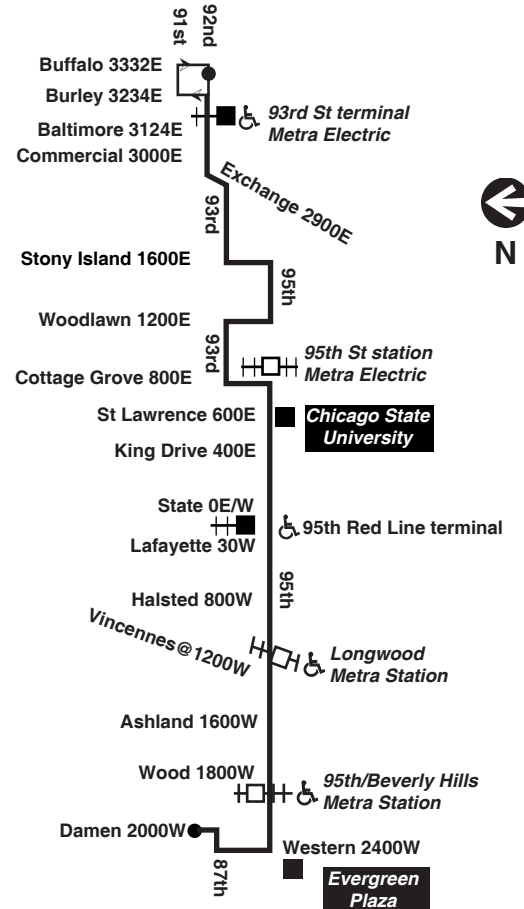

N5 Night Owl Service
95th/Red Line to 92nd/Commercial

The N5 South Shore Night bus provides late night/early morning service on the most heavily traveled portions of several CTA routes during the hours these routes do not operate. The routes and portions served include:

- #6 Jackson Park Express between 67th/Stony Island and 79th/South Shore
- #15 Jeffery Local between 67th/Jeffery and 75th/Jeffery
- #67 67th/69th/71st between 69th/Red Line station and 67th/Jeffery
- #71 71st/South Shore from 75th/South Shore to 92nd/Commercial
- #75 74th/75th between 75th/Jeffery and 75th/South Shore
- #95 95th between 92nd/Commercial and 95th/Red Line Terminal

Please Stand Up for Seniors and People with Disabilities

Federal law requires priority seating be designated for seniors and people with disabilities.

Supplementary service may be provided over portions of this route in addition to the trips shown. Please check destination signs and announcements when boarding buses.

For more Information call the RTA Travel Information Center in Chicago: 312-836-7000. Open 6am until 7pm, Monday thru Saturday.

Para obtener mayor información, en Español, llame al Centro de Información: 312-836-7000.

Chicago Transit Authority

95th
95th

Effective December 20, 2020

Monday thru Friday

95 95th

Eastbound

Leave 87th/Damen	95th/Western	95th/Ashland	95th/Red Line	95th/Stony Island	Arrive 92nd/ Buffalo
----	----	----	3:21am	3:31am	3:40N
----	----	----	3:51	4:01	4:10N
----	----	----	4:21	4:31	4:39N
----	----	----	----	4:46	4:57
4:30am	4:35am	4:41am	4:52	5:02	5:13
----	----	----	----	5:31	5:42
5:00	5:05	5:11	5:22	5:32	5:42
----	----	----	----	6:00	6:10
5:30	5:35	5:41	5:52	6:02	6:12
5:51	5:56	6:02	6:13	6:23	6:33
----	----	----	----	6:35	6:46
6:12	6:17	6:23	6:34	6:44	6:54
----	----	----	----	6:57	7:08
6:26	6:31	6:37	6:48	6:58	7:08
6:40	6:45	6:51	7:03	7:14	7:25
----	----	----	----	7:29	7:40
6:54	6:59	7:05	7:19	7:32	7:43
7:07	7:13	7:19	7:33	7:47	7:58
7:20	7:26	7:32	7:46	8:00	8:11
7:33	7:39	7:45	7:59	8:13	8:24
7:46	7:51	7:57	8:12	8:25	8:37
7:58	8:04	8:10	8:24	8:38	8:49
8:10	8:15	8:21	8:36	8:49	9:01
8:21	8:27	8:33	8:47	9:01	9:12
8:33	8:38	8:44	8:59	9:12	9:24
8:44	8:49	8:55	9:10	9:23	9:35
8:55	9:00	9:06	9:21	9:34	9:46
9:06	9:11	9:17	9:31	9:45	9:56
9:16	9:21	9:27	9:40	9:53	10:04
9:28	9:33	9:39	9:51	10:03	10:14
9:41	9:47	9:53	10:05	10:16	10:28
9:55	10:00	10:06	10:18	10:30	10:41
10:08	10:14	10:20	10:32	10:43	10:55

then every 12 to 15 minutes until

2:48pm	2:54pm	3:02pm	3:16pm	3:29pm	3:41pm
3:00	3:06	3:14	3:28	3:42	3:55
3:12	3:18	3:26	3:40	3:54	4:07
3:24	3:30	3:38	3:52	4:06	4:19
3:36	3:42	3:50	4:04	4:18	4:31

then every 12 to 13 minutes until

5:16	5:22	5:29	5:42	5:57	6:09
5:28	5:35	5:42	5:54	6:09	6:21
5:41	5:47	5:54	6:07	6:21	6:34
5:53	6:00	6:07	6:19	6:34	6:46
6:09	6:15	6:22	6:35	6:49	7:02
6:24	6:31	6:38	6:50	7:05	7:17
6:40	6:47	6:54	7:06	7:20	7:32
6:57	7:03	7:10	7:22	7:32	7:44
7:14	7:20	7:27	7:39	7:49	8:01
7:31	7:37	7:44	7:56	8:07	8:18
7:49	7:55	8:02	8:14	8:24	8:36
8:06	8:12	8:19	8:31	8:42	8:53
8:24	8:30	8:37	8:49	8:59	9:11
8:41	8:47	8:53	9:04	9:15	9:26
8:59	9:04	9:10	9:20	9:31	9:42
9:17	9:22	9:28	9:38	9:49	10:00
9:35	9:40	9:46	9:56	10:07	10:18
9:54	9:59	10:05	10:15	10:26	10:37
10:13	10:18	10:24	10:34	10:45	10:56
10:32	10:37	10:43	10:53	11:04	11:15
10:52	10:57	11:02	11:12	11:22	11:34
11:11	11:16	11:22	11:31	11:42	11:53
11:31	11:36	11:41	11:51	12:01am	12:10N
12:01am	12:06am	12:11am	12:21am	12:31	12:40N
12:31	12:36	12:41	12:51	1:01	1:10N
----	----	----	1:21	1:31	1:40N
----	----	----	1:51	2:01	2:10N
----	----	----	2:21	2:31	2:40N
----	----	----	2:51	3:01	3:10N

Westbound