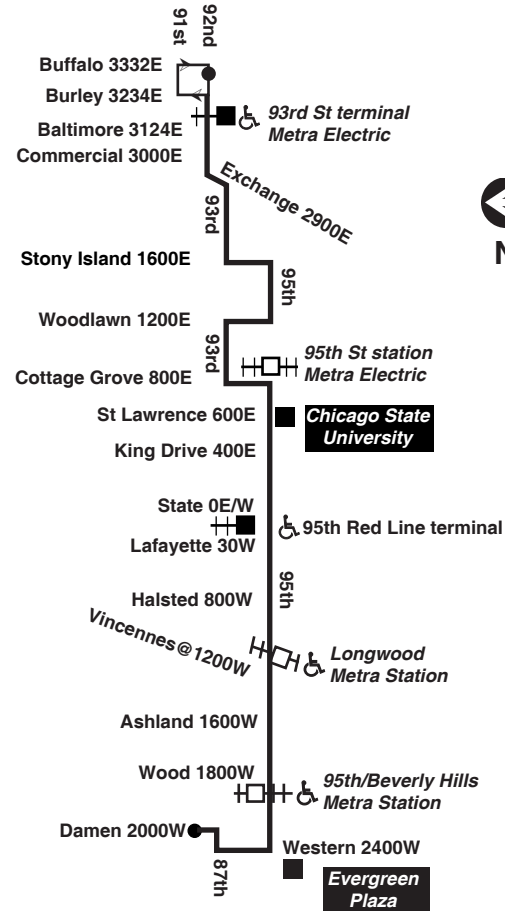

N5 Night Owl Service
95th/Red Line to 92nd/Commercial

The N5 South Shore Night bus provides late night/early morning service on the most heavily traveled portions of several CTA routes during the hours these routes do not operate. The routes and portions served include:

#6 Jackson Park Express between 67th/Stony Island and 79th/South Shore

#15 Jeffery Local between 67th/Jeffery and 75th/Jeffery

#67 67th/69th/71st between 69th/Red Line station and 67th/Jeffery

#71 71st/South Shore from 75th/South Shore to 92nd/Commercial

#75 74th/75th between 75th/Jeffery and 75th/South Shore

#95 95th between 92nd/Commercial and 95th/Red Line Terminal

Please Stand Up

for Seniors and People with Disabilities

Federal law requires priority seating be designated for seniors and people with disabilities.

Supplementary service may be provided over portions of this route in addition to the trips shown. Please check destination signs and announcements when boarding buses.

For more information call the RTA Travel Information Center in Chicago: 312-836-7000. Open 6am until 7pm, Monday thru Saturday.

Para obtener mayor información, en Español, llame al Centro de Información: 312-836-7000.

transitchicago.com

Chicago Transit Authority

95

95th

Effective August 29, 2021

transitchicago.com

Monday thru Friday

95 95th

Eastbound

Leave 87th/Damen	95th/Western	95th/Ashland	95th/Red Line	95th/Stony Island	Arrive 92nd/Buffalo
-----	-----	-----	3:21am	3:31am	3:40N
-----	-----	-----	3:51	4:01	4:10N
-----	-----	-----	4:21	4:31	4:39N
-----	-----	-----	-----	4:46	4:57
4:30am	4:35am	4:41am	4:52	5:02	5:13
-----	-----	-----	-----	5:31	5:42
5:00	5:05	5:11	5:22	5:32	5:42
-----	-----	-----	-----	6:00	6:10
5:30	5:35	5:41	5:52	6:02	6:12
5:51	5:56	6:02	6:13	6:23	6:33
-----	-----	-----	-----	6:35	6:46
6:12	6:17	6:23	6:34	6:44	6:54
-----	-----	-----	-----	6:57	7:08
6:26	6:31	6:37	6:48	6:58	7:08
6:40	6:45	6:51	7:03	7:14	7:25
-----	-----	-----	-----	7:29	7:40
6:54	6:59	7:05	7:19	7:32	7:43
7:07	7:13	7:19	7:33	7:47	7:58
7:20	7:26	7:32	7:46	8:00	8:11
7:33	7:39	7:45	7:59	8:13	8:24
7:46	7:51	7:57	8:12	8:25	8:37
7:58	8:04	8:10	8:24	8:38	8:49
8:10	8:15	8:21	8:36	8:49	9:01
8:21	8:27	8:33	8:47	9:01	9:12
8:33	8:38	8:44	8:59	9:12	9:24
8:44	8:49	8:55	9:10	9:23	9:35
8:55	9:00	9:06	9:21	9:34	9:46
9:06	9:11	9:17	9:31	9:45	9:56
9:16	9:21	9:27	9:40	9:53	10:04
9:28	9:33	9:39	9:51	10:03	10:14
9:41	9:47	9:53	10:05	10:16	10:28
9:55	10:00	10:06	10:18	10:30	10:41
10:08	10:14	10:20	10:32	10:43	10:55

then every 12 to 15 minutes until

2:48pm	2:54pm	3:02pm	3:16pm	3:29pm	3:41pm
3:00	3:06	3:14	3:28	3:42	3:55
3:12	3:18	3:26	3:40	3:54	4:07
3:24	3:30	3:38	3:52	4:06	4:19
3:36	3:42	3:50	4:04	4:18	4:31

then every 12 to 13 minutes until

5:16	5:22	5:29	5:42	5:57	6:09
5:28	5:35	5:42	5:54	6:09	6:21
5:41	5:47	5:54	6:07	6:21	6:34
5:53	6:00	6:07	6:19	6:34	6:46
6:09	6:15	6:22	6:35	6:49	7:02
6:24	6:31	6:38	6:50	7:05	7:17
6:40	6:47	6:54	7:06	7:20	7:32
6:57	7:03	7:10	7:22	7:32	7:44
7:14	7:20	7:27	7:39	7:49	8:01
7:31	7:37	7:44	7:56	8:07	8:18
7:49	7:55	8:02	8:14	8:24	8:36
8:06	8:12	8:19	8:31	8:42	8:53
8:24	8:30	8:37	8:49	8:59	9:11
8:41	8:47	8:53	9:04	9:15	9:26
8:59	9:04	9:10	9:20	9:31	9:42
9:17	9:22	9:28	9:38	9:49	10:00
9:35	9:40	9:46	9:56	10:07	10:18
9:54	9:59	10:05	10:15	10:26	10:37
10:13	10:18	10:24	10:34	10:45	10:56
10:32	10:37	10:43	10:53	11:04	11:15
10:52	10:57	11:02	11:12	11:22	11:34
11:11	11:16	11:22	11:31	11:42	11:53
11:31	11:36	11:41	11:51	12:01am	12:10N
12:01am	12:06am	12:11am	12:21am	12:31	12:40N
12:31	12:36	12:41	12:51	1:01	1:10N
-----	-----	-----	1:21	1:31	1:40N
-----	-----	-----	1:51	2:01	2:10N
-----	-----	-----	2:21	2:31	2:40N
-----	-----	-----	2:51	3:01	3:10N

am light face pm bold face

Westbound