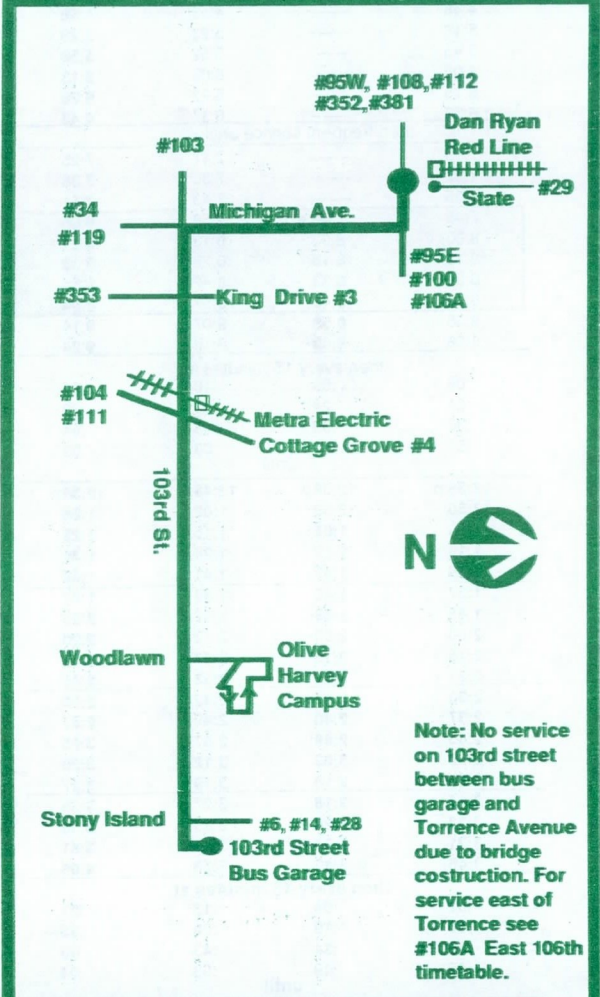

Eastbound

Leave 95th/ Dan Ryan	103rd/ Michigan	Olive Harvey College	Arrive 103rd/ Garage *
4:30a	4:34a	---	4:41a
5:00	5:04	---	5:11
5:30	5:34	---	5:41
6:00	6:04	---	6:11
6:30	6:34	---	6:41
7:00	7:04	---	7:11
7:30	7:34	7:42a	7:46
8:00	8:04	8:12	8:16
8:30	8:35	8:43	8:47
9:00	9:05	9:13	9:17
9:30	9:35	9:43	9:47
10:00	10:05	10:13	10:17
10:30	10:35	10:43	10:47
11:00	11:05	11:13	11:17
11:30	11:35	11:43	11:47
12:00n	12:05p	12:13p	12:17p
12:30p	12:35	12:43	12:47
1:00	1:05	1:13	1:17
1:30	1:35	1:43	1:47
2:00	2:05	2:13	2:17
2:30	2:35	2:43	2:47
3:00	3:05	3:13	3:17
3:30	3:35	3:43	3:47
4:00	4:05	---	4:12
4:20	4:25	---	4:32
4:40	4:45	---	4:52
5:00	5:05	---	5:11
5:30	5:35	---	5:41
6:00	6:05	---	6:11
6:30	6:35	---	6:41
7:00	7:05	---	7:11
7:30	7:35	---	7:41
8:00	8:05	---	8:11
8:30	8:35	---	8:41
9:00	9:05	---	9:11
9:30	9:35	---	9:41
10:00	10:05	---	10:11

Effective March 26, 1995

103rd/106th Streets

106B East 103rd and Olive Harvey service

Note: No service on 103rd street between bus garage and Torrence Avenue due to bridge construction. For service east of Torrence see #106A East 106th timetable.

For more information call
Travel information Center in
Chicago or suburbs 836-7000

Open every day of the year from 5AM until 1AM next day.

#106B East 103rd service

Monday thru Friday

Westbound

Leave 103rd Garage *	Olive Harvey College	103rd/ Michigan	Arrive 95th/ Dan Ryan
4:16 a	---	4:23 a	4:28 a
4:46	---	4:53	4:58
5:16	---	5:23	5:28
5:45	---	5:52	5:58
6:00	---	6:07	6:13
6:15	---	6:22	6:28
6:30	---	6:37	6:43