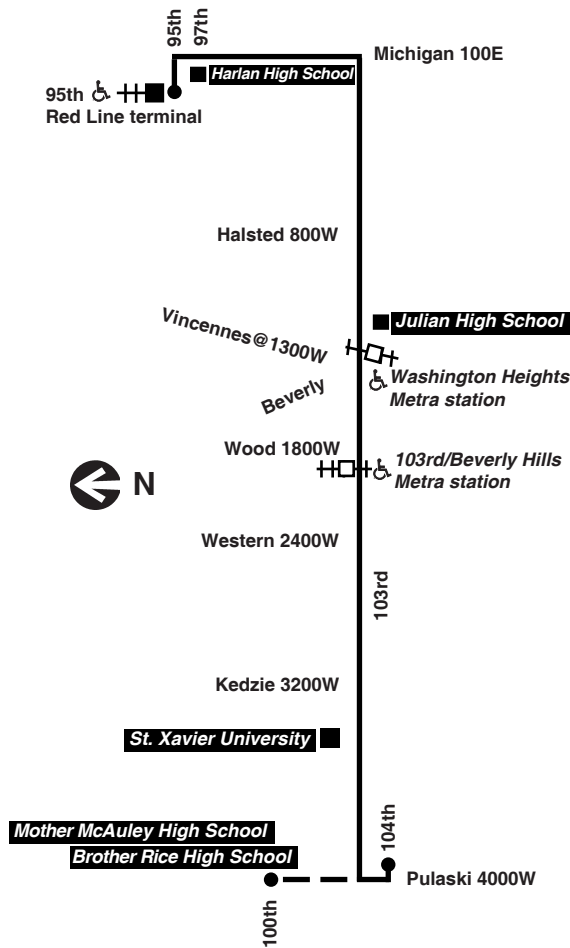

Chicago Transit Authority

103

West 103rd

Effective December 20, 2015

Additional service may be provided on school days, September through June

Monday thru Friday

103 West 103rd

Eastbound

Leave 104th/Pulaski	100th/Pulaski	103rd/Western	103rd/Vincennes	103rd/Michigan	Arrive 95th Red Line
5:00am	----	5:07am	5:11am	5:20am	5:25am
5:20	----	5:27	5:32	5:41	5:47
5:40	----	5:47	5:52	6:02	6:08
5:59	----	6:06	6:11	6:21	6:27
6:18	----	6:25	6:30	6:40	6:46
6:35	----	6:42	6:48	6:58	7:04
6:51	----	6:59	7:05	7:15	7:22
7:07	----	7:15	7:22	7:33	7:39
7:23	----	7:31	7:38	7:49	7:55
7:38	----	7:46	7:53	8:04	8:10
7:52	----	8:00	8:07	8:18	8:24
8:06	----	8:14	8:21	8:32	8:38
8:19	----	8:27	8:33	8:43	8:49
8:31	----	8:39	8:44	8:54	9:00
8:43	----	8:51	8:56	9:06	9:12
8:56	----	9:04	9:09	9:19	9:25
9:10	----	9:18	9:23	9:33	9:39
9:25	----	9:33	9:38	9:48	9:54
9:41	----	9:49	9:54	10:04	10:10
10:00	----	10:08	10:13	10:23	10:29

Westbound

Leave 95th Red Line	103rd/ Michigan	103rd/ Vincennes	103rd/ Western	Arrive 104th/ Pulaski
4:35am	4:39am	4:45am	-----	-----
5:05	5:09	5:15	-----	-----
5:35	5:39	5:45	-----	-----
6:05	6:09	6:16	6:20am	6:27am
6:35	6:39	6:46	6:51	6:58
6:55	6:59	7:07	7:12	7:20
7:15	7:19	7:27	7:32	7:40
7:35	7:39	7:47	7:52	8:00
7:55	7:59	8:07	8:12	8:20
8:15	8:19	8:27	8:32	8:40
8:35	8:39	8:47	8:52	9:00
8:55	8:59	9:07	9:12	9:20
9:15	9:19	9:27	9:32	9:40
9:35	9:39	9:47	9:52	10:00
9:55	9:59	10:07	10:12	10:20
10:15	10:19	10:27	10:32	10:40
10:35	10:39	10:47	10:52	11:00
10:55	10:59	11:07	11:12	11:20
11:15	11:19	11:27	11:32	11:40
11:35	11:39	11:47	11:52	12:00pm
11:55	11:59	12:07pm	12:12pm	12:20
12:15pm	12:19pm	12:27	12:32	12:40
12:35	12:39	12:47	12:52	1:01
12:55	12:59	1:07	1:12	1: