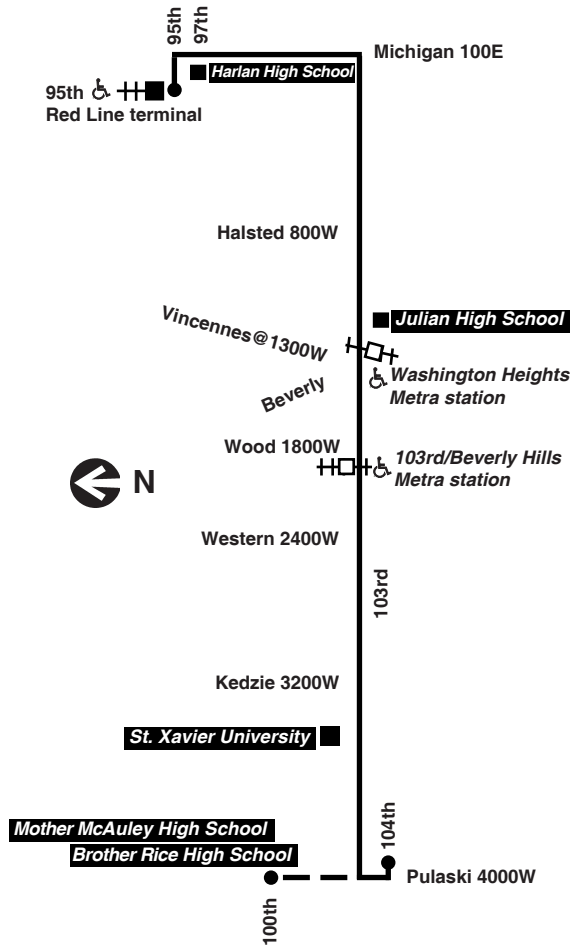

For more information call the RTA Travel Information Center in Chicago: 312-836-7000. Open 6am until 7pm, Monday thru Saturday.

Para obtener mayor información, en Español, llame al Centro de Información: 312-836-7000.

**Chicago Transit Authority**

**103**

**West 103rd**

Effective September 2, 2018

Additional service may be provided on school days, September through June

**Monday thru Friday**

**103 West 103rd**

**Eastbound**

Leave 104th/Pulaski	100th/Pulaski	103rd/Western	103rd/Vincennes	103rd/Michigan	Arrive 95th Red Line
5:00am	----	5:07am	5:11am	5:20am	5:25am
5:20	----	5:27	5:32	5:41	5:47
5:40	----	5:47	5:52	6:02	6:08
5:59	----	6:06	6:11	6:21	6:27
6:18	----	6:25	6:30	6:40	6:46
6:35	----	6:42	6:48	6:58	7:04
6:51	----	6:59	7:05	7:15	7:22
7:07	----	7:15	7:22	7:33	7:39
7:23	----	7:31	7:38	7:49	7:55
7:38	----	7:46	7:53	8:04	8:10
7:52	----	8:00	8:07	8:18	8:24
8:06	----	8:14	8:21	8:32	8:38
8:19	----	8:27	8:33	8:43	8:49
8:31	----	8:39	8:44	8:54	9:00
8:43	----	8:51	8:56	9:06	9:12
8:56	----	9:04	9:09	9:19	9:25
9:10	----	9:18	9:23	9:33	9:39
9:25	----	9:33	9:38	9:48	9:54
9:41	----	9:49	9:54	10:04	10:10