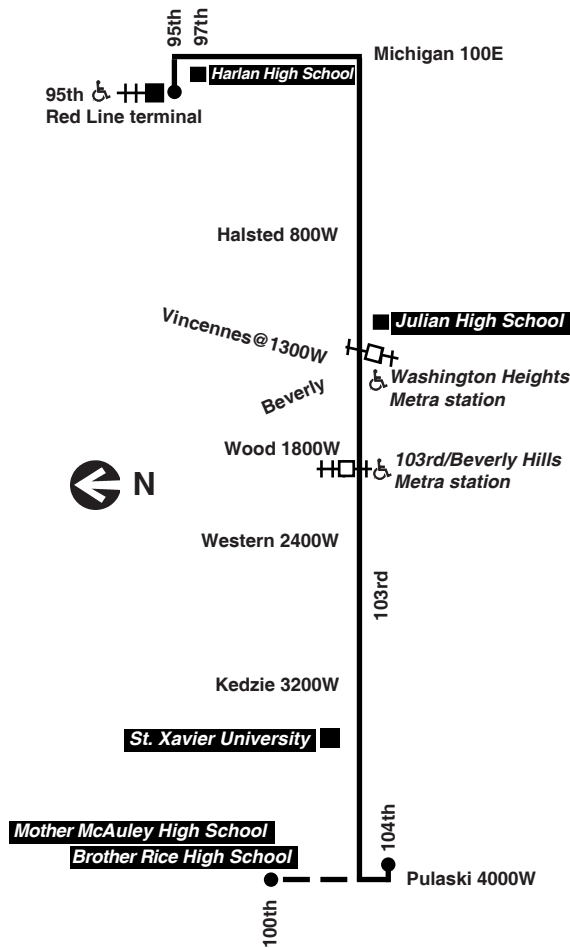

For more information call the RTA Travel Information Center in Chicago: 312-836-7000. Open 6am until 7pm, Monday thru Saturday.

Para obtener mayor información, en Español, llame al Centro de Información: 312-836-7000.

Chicago Transit Authority

103

West 103rd

Effective September 1, 2019

Additional service may be provided on school days, September through June

Monday thru Friday

103 West 103rd

Eastbound

Westbound

Leave 95th Red Line	103rd/ Michigan	103rd/ Vincennes	103rd/ Western	Arrive 104th/ Pulaski
4:35am	4:39am	4:45am	-----	-----
5:05	5:09	5:15	-----	-----
5:35	5:39	5:45	-----	-----
6:05	6:09	6:16	6:20am	6:27am
6:35	6:39	6:46	6:51	6:58
6:55	6:59	7:07	7:12	7:20
7:15	7:19	7:27	7:32	7:40
7:35	7:39	7:47	7:52	8:00
7:55	7:59	8:07	8:12	8:20
8:15	8:19	8:27	8:32	8:40
8:35	8:39	8:47	8:52	9:00
8:55	8:59	9:07	9:12	9:20
9:15	9:19	9:27	9:32	9:40
9:35	9:39	9:47	9:52	10:00
9:55	9:59	10:07	10:12	10:20
10:15	10:19	10:27	10:32	10:40
10:35	10:39	10:47	10:52	11:00
10:55	10:59	11:07	11:12	11:20
11:15	11:19	11:27	11:32	11:40
11:35	11:39	11:47	11:52	12:00pm
11:55				