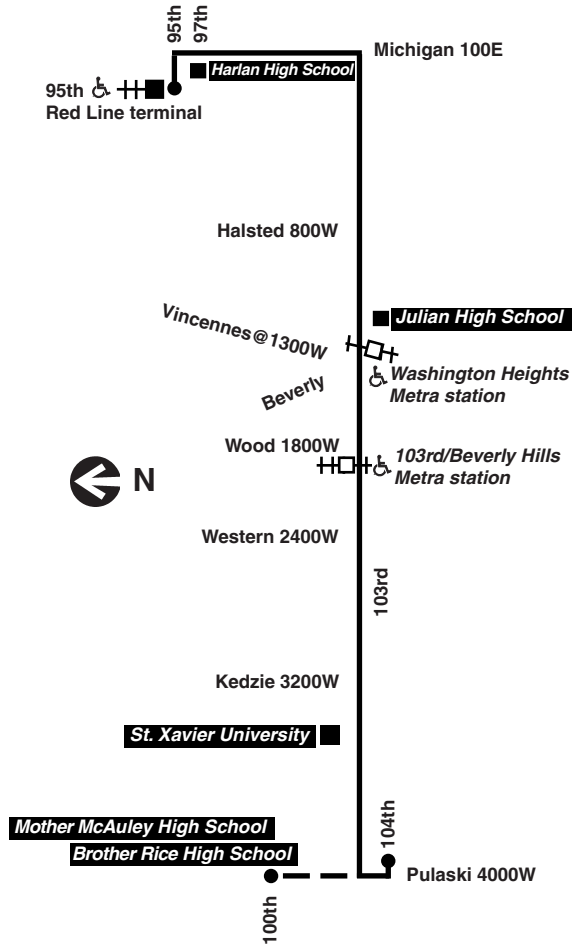

Federal law requires priority seating be designated for seniors and people with disabilities. **Please stand up** and yield these seats when needed for qualifying riders or when asked.

Schedules and other info in this timetable are subject to change. CTA does not assume responsibility for errors in timetables nor for inconvenience or damage resulting from delays.

Pay close attention to destination signs and announcements when boarding: added service may sometimes be provided over portions of this or any bus route and some trips can end before the furthest terminal on a line depending on service needs or time of day.

Bicycle racks are installed on the front of all CTA buses and are allowed on CTA trains during certain hours. See our Bike & Ride brochure or webpage for help on how to use racks and more.

Know before you go: Get alerts from us by text or e-mail about planned service changes every week or instant alerts for unplanned reroutes and disruptions. Sign up for CTA Updates today at transitchicago.com/updates.

For more travel information, use the Ventra app or call the RTA Travel Information Center at 312-836-7000. *Para obtener mayor información, en Español, llame al Centro de Información a 312-836-7000.*

Chicago Transit Authority

103 West 103rd

Effective Mar. 29, 2026

Monday thru Friday #103 West 103rd

Eastbound					
LV 104th/ Pulaski	100th/ Pulaski	103rd/ Western	103rd/ Vincennes	103rd/ Michigan	AR 95th/ Dan Ryan Red Line
5:00a	----	5:07a	5:11a	5:20a	5:25a
5:20	----	5:27	5:32	5:41	5:47
5:40	----	5:47	5:52	6:02	6:08
5:59	----	6:06	6:11	6:21	6:27
6:18	----	6:25	6:30	6:40	6:46
6:35	----	6:42	6:48	6:58	7:04
6:51	----	6:59	7:05	7:15	7:22
7:07	----	7:15	7:22	7:33	7:39
7:23	----	7:31	7:38	7:49	7:55
7:38	----	7:46	7:53	8:04	8:10
7:52	----	8:00	8:07	8:18	8:24
8:06	----	8:14	8:21	8:32	8:38
8:19	----	8:27	8:33	8:43	8:49
8:31	----	8:39	8:44	8:54	9:00
8:43	----	8:51	8:56	9:06	9:12
8:56	----	9:04	9:09	9:19	9:25
9:10	----	9:18	9:23	9:33	9:39
9:25	----	9:33	9:38	9:48	9:54
9:42	----	9:50	9:55	10:05	10:11
10:01	----	10:09	10:14	10:24	10:30
10:20	----	10:28	10:34	10:44	10:50
10:40	----	10:48	10:53	11:03	11:09
10:59	----	11:07	11:13	11:23	11:29
11:19	----	11:27	11:32	11:42	11:48
11:38	----	11:46	11:52	12:02p	12:08p
11:58	12:00p	12:09p	12:14p	12:24	12:30p
12:17p	12:19	12:28	12:34	12:44	12:50
12:37	12:39	12:48	12:54	1:04	1:10
12:56	12:58	1:07	1:13	1:23	1:29
1:16	1:18	1:27	1:33	1:43	1:49
1:35	1:37	1:46	1:52	2:02	2:08
1:50NT	1:57	2:06	2:13	2:23	2:30
1:55M	1:57	2:06	2:13	2:23	2:30
2:12	2:14	2:23	2:30	2:40	2:47
2:28	2:30	2:39	2:46	2:56	3:03
2:44	2:46	2:55	3:02	3:12	3:19
2:53MN	3:00	3:09	3:16	3:26	3:33
2:58T	3:00	3:09	3:16	3:26	3:33
----	----	----	3:25J	3:31	3:37
3:12	3:14	3:23	3:30	3:40	3:47
3:26	3:28	3:37	3:44	3:54	4:01
3:40	3:42	3:51	3:58	4:08	4:15
3:54	3:56	4:05	4:12	4:22	4:29
4:08	----	4:16	4:23	4:33	4:40
4:22	----	4:30	4:37	4:47	4:54
4:36	----	4:44	4:51	5:01	5:08
4:50	----	4:58	5:04	5:14	5:20
5:04	----	5:12	5:18	5:28	5:34
5:18	----	5:26	5:32	5:42	5:48
5:32	----	5:40	5:46	5:56	6:02
5:48	----	5:57	6:03	6:12	6:18
6:05	----	6:14	6:20	6:29	6:35
6:22	----	6:30	6:36	6:45	6:50
6:39	----	6:47	6:52	7:01	7:06
6:56	----	7:04	7:09	7:18	7:23
7:13	----	7:21	7:26	7:35	7:40
7:30	----	7:37	7:42	7:50	7:55
7:50	----	7:57	8:01	8:10	8:14
8:10	----	8:17	8:21	8:30	8:34
8:30	----	8:37	8:41	8:49	8:54
8:50	----	8:57	9:01	9:09	9:14
9:10	----	9:17	9:21	9:29	9:34
9:30	----	9:37	9:41	9:49	9:54
9:50	----	9:56	10:01	10:08	10:13
10:10	----	10:16	10:21	10:28	10:32
10:40	----	10:46	10:51	10:58	11:02
11:10	----	11:16	11:21	11:28	11:32