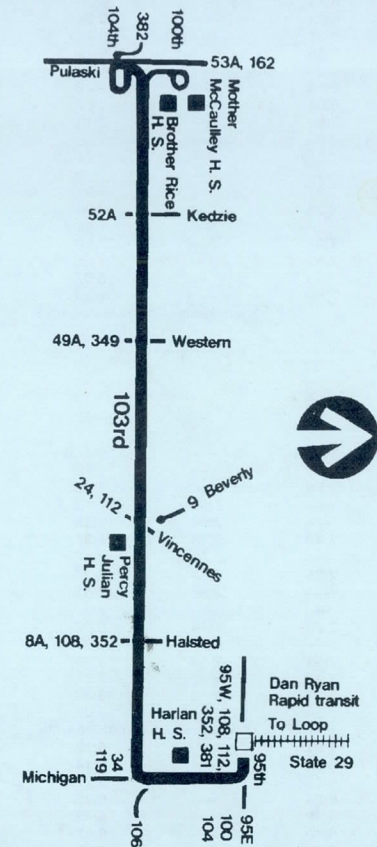

Saturday

Eastbound

Leave 104/ Pulaski	Leave 103rd/ Vincennes	Arrive 95/Rapid Transit
-----	4:21a	4:33a
-----	4:51	5:03
5:09a	5:21	5:33
-----	5:41	5:53
5:45	5:57	6:09

then every 30 minutes from
104th/Pulaski and every 15
minutes from 103rd/
Vincennes at

Arrival and departure times may vary due to weather and traffic conditions

Westbound

Leave 95/ Rapid Transit	Leave 103rd/ Vincennes	Arrive 104/ Pulaski
4:08a	4:19a	-----
4:38	4:49	5:02a
5:08	5:19	5:32
5:38	5:49	6:02
5:58	6:10	6:21
6:18	6:30	-----
6:34	6:46	6:57
6:49	7:01	-----
7:04	7:16	7:27
7:19	7:31	-----
7:34	7:46	7:57
7:49	8:01	-----
8:04	8:16	8:27
8:19	8:31	-----
8:34	8:46	8:57
8:49	9:01	-----
9:04	9:16	9:28

then every 15 minutes to
103rd/Vincennes and
every 30 minutes to
104th/Pulaski at

:04	:17	:29
:19	:32	-----
:34	:47	:59
:49	:02	-----
	until	

4:04p	4:17p	4:29p
4:19	4:31	-----
4:34	4:46	4:59
4:49	5:01	-----
5:04	5:16	5:29
5:19	5:31	-----
5:34	5:46	5:59
5:49	6:01	-----
6:04	6:16	6:29
6:19	6:31	-----
6:34	6:46	6:59
6:51	7:03	7:15
7:08	7:19	7:31
7:25	7:36	7:48
7:40	7:51	-----
7:55	8:06	8:18
8:15	8:26	8:38
8:35	8:46	8:58
8:55	9:06	9:18
9:15	9:26	9:38
9:35	9:46	9:58
9:55	10:06	10:18
10:15	10:26	10:38
10:40	10:51	11:03
11:08	11:19	11:31
11:38	11:49	12:01a
12:08a	12:19a	12:31

Effective September 03, 1989

103

West 103rd

For more information call the RTA
Travel Information Center in
Chicago 836-7000
suburbs 1-(800)-972-7000 toll-free

Open every day of the year from 5AM until 1AM next day.