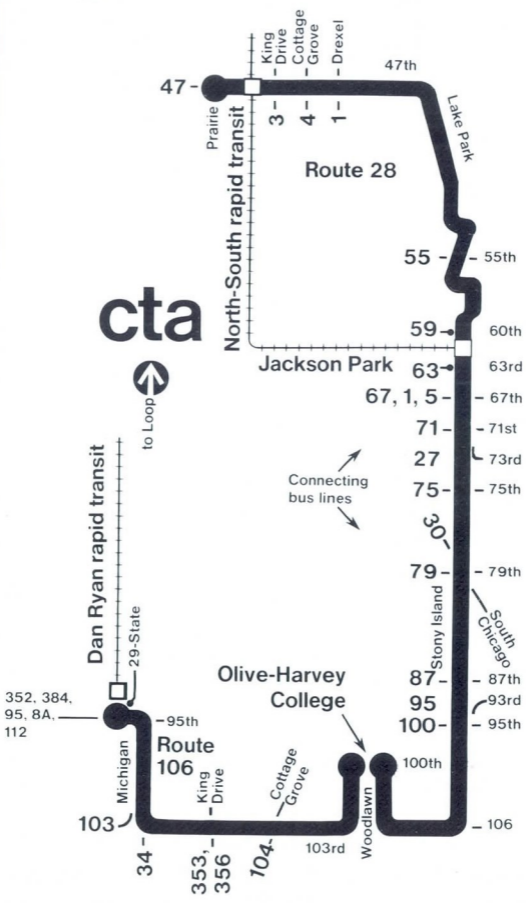

## Via 28 Stony Island 106 103rd/106th

Chicago Transit Authority

# Via 28 Stony Island