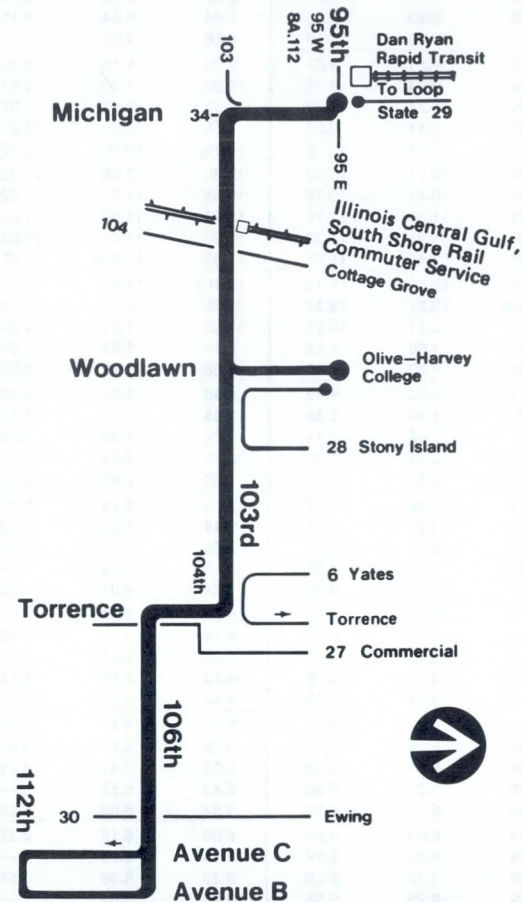

Northbound		Southbound	
Leave 100th/ Woodlawn	Arrive 63rd/ Stony Isl.	Leave 63rd/ Stony Isl.	Arrive 100th/ Woodlawn
7 37a	8 09a	7 04a	7 30a
7 52	8 24	7 20	7 46
8 12	8 42	7 28	7 53
8 25	8 54	7 49	8 09
8 42	9 09	8 09	8 35
9 03	9 29	8 28	8 53
9 22	9 48	8 47	9 07
9 42	10 08	9 07	9 32
10 02	10 28	9 27	9 53
10 22	10 48	9 47	10 13
10 42	11 08	10 09	10 33
11 02	11 28	10 28	10 52
11 22	11 48	10 48	11 12
11 42	12 08p	11 08	11 32
12 02p	12 28	11 28	11 52
12 22	12 48	11 48	12 12p
12 42	1 08	12 08p	12 32
1 02	1 28	12 28p	12 52
1 22	1 49	12 48	1 12
1 44	2 12	1 08	1 32
2 03	2 32	1 28	1 52
2 23	2 52	1 48	2 08
2 44	3 13	2 08	2 32
2 58	3 27	2 26	2 46
3 26	3 55	2 41	3 08
3 46	4 15	3 00	3 30
4 05	4 34	3 16	3 42
4 19	4 48	3 37	4 03
4 42	5 11	3 58	4 24
5 01	5 29	4 19	4 51
5 26	5 52	4 40	5 12
5 48	6 14	5 01	5 33
6 08	6 34	5 26	5 51
6 29	6 55	5 45	6 15
6 49	7 15	6 06	6 36
7 09mt	7 35mt	6 33mt	6 59mt
7 29mt	7 55mt	6 53mt	7 18mt
8 00mt	8 26mt	7 24mt	7 48mt
8 36mt	8 59mt	7 52mt	8 16mt
9 00mt	9 23mt	8 22mt	8 46mt
9 24mt	9 47mt	8 52mt	9 16mt
10 00mt	10 23mt	9 22mt	9 46mt

mt—Monday thru Thursday only. No Friday service at these times.

Arrival and departure times shown in this timetable may vary due to weather and traffic conditions.

Funds for CTA operating costs are provided in part through the Regional Transportation Authority by the federal and state governments and the City of Chicago and County of Cook.

Para obtener mayor información, en Español, llame al Centro de Información al 836-7000. En los suburbios llame—sin recargo—al 800-972-7000.

106

103rd/106th

including 28 Stony Island service to Olive-Harvey College

Chicago Transit Authority

For more information call the RTA 24 hour Travel Information Center in Chicago 836-7000 suburbs 800-972-7000 toll-free

For better service call Tuesday through Sunday before 8:00a or after 5:00p