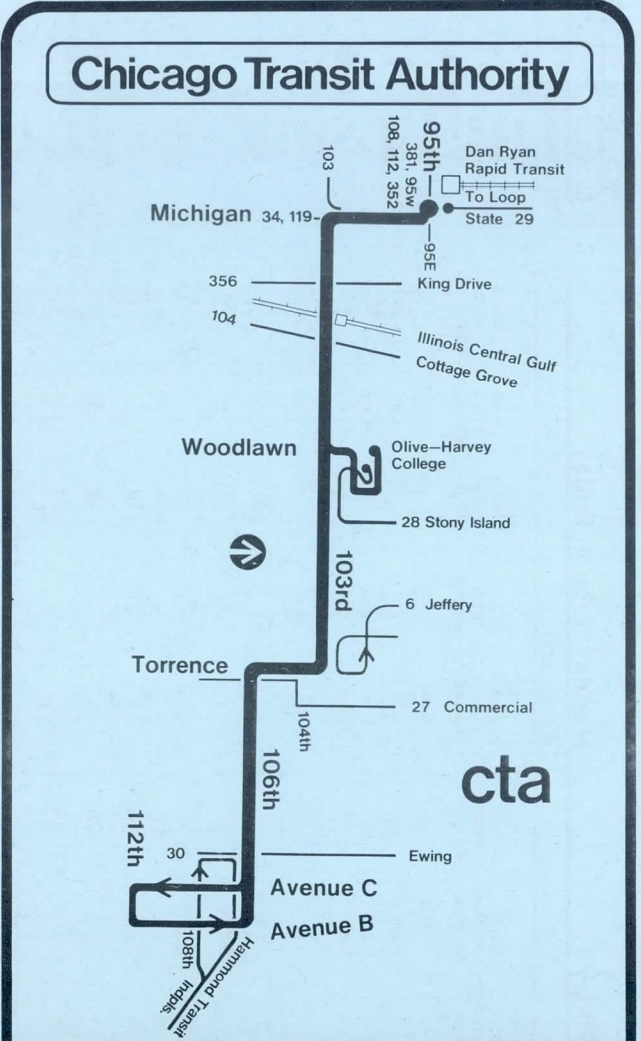

Sunday/holiday

Eastbound			Westbound		
Leave 95th/ Dan Ryan	Leave 104th/ Torrence	Arrive 112th/ Avenue C	Leave 112th/ Avenue C	Leave 104th/ Torrence	Arrive 95th/ Dan Ryan
8:00a	8:13a	8:23a	8:30a	8:39a	8:53a
8:30	8:43	8:53	9:00	9:09	9:23
9:00	9:13	9:23	9:30	9:39	9:53
9:30	9:43	9:53	10:00	10:09	10:23
10:00	10:13	10:23	10:30	10:39	10:53
10:30	10:43	10:53	11:00	11:09	11:23
11:00	11:13	11:23	11:30	11:39	11:54
11:30	11:43	11:53	12:00N	12:09p	12:24p
12:00N	12:13p	12:23p	12:30p	12:39	12:54
12:30p	12:45	12:54	1:00	1:09	1:24
1:00	1:15	1:24	1:30	1:39	1:54
1:30	1:45	1:54	2:00	2:09	2:24
2:00	2:15	2:24	2:30	2:39	2:54
2:30	2:45	2:54	3:00	3:09	3:24
3:00	3:15	3:24	3:30	3:39	3:54
3:30	3:45	3:54	4:00	4:09	4:24
4:00	4:15	4:24	4:30	4:39	4:54
4:30	4:45	4:54	5:00	5:09	5:23
5:00	5:15	5:24	5:30	5:39	5:53
5:30	5:45	5:55	6:00	6:09	6:23
6:00	6:15	6:25	6:30	6:39	6:53
6:30	6:45	6:55	7:00	7:09	7:23
7:00	7:15	7:25	7:30	7:39	7:53
7:30	7:45	7:55	8:00	8:09	8:23
8:00	8:15	8:25	8:30	8:39	8:53
8:30	8:45	8:55	9:00	9:09	9:23
9:00	9:15	9:25	9:30	9:39	9:53

For more information call the RTA 24 hour Travel Information Center in Chicago 836-7000 suburbs 800-972-7000 toll-free

#28 Stony Island Olive Harvey Trips
Monday thru Friday only

Monday through Friday

Monday through Friday