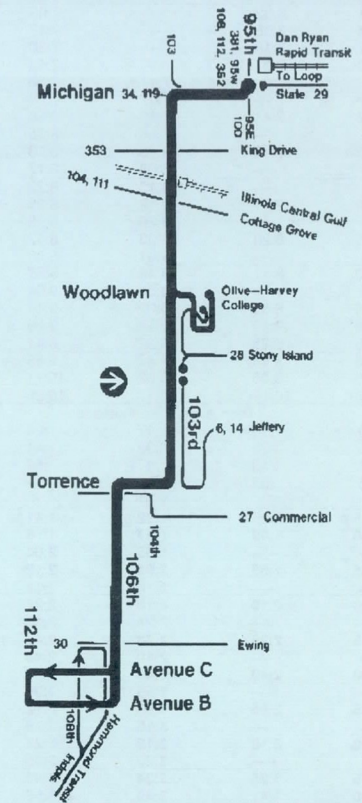

Eastbound

Leave 95th/ Dan Ryan	Leave 103rd/ Stony	Leave 104th/ Torrence	Arrive 112th/ Avenue C
4:30a	4:40 a	-----	-----
5:00	5:10	-----	-----
5:30	5:40	-----	-----
6:00	6:10	-----	-----
6:30	6:40	-----	-----
7:00	7:10	-----	-----
7:30	7:40	-----	-----
8:00	8:10	8:13 a	8:23a
8:30	8:40	8:43	8:53
9:00	9:10	9:13	9:23
9:30	9:40	9:43	9:53
10:00	10:10	10:13	10:23
10:30	10:40	10:43	10:53
11:00	11:10	11:13	11:23
11:30	11:40	11:43	11:53
12:00n	12:10 p	12:13 p	12:23p
12:30p	12:41	12:45	12:54
1:00	1:11	1:15	1:24
then every 30 minutes until			
9:00	9:11	9:15	9:24

am light face
pm dark face

Savings

CTA
MONTHLY
PASS

CTA Pass Program
664-7200, Ext. 3399

Arrival and departure times may vary due to weather and traffic conditions

Para obtener mayor informacion, en Espanol, llame al Centro de informacion al 836-7000. En los suburbios llame sin recargo al 800 972-7200.

CTA operating costs are funded in part through the Regional Transportation Authority, by the federal and state governments, and the City of Chicago and County of Cook.

Effective September 03, 1989

106 103rd/106th

For more information call the RTA Travel Information Center in Chicago 836-7000

suburbs 1-(800)-972-7000 toll-free

Open every day of the year from 5AM until 1AM next day.