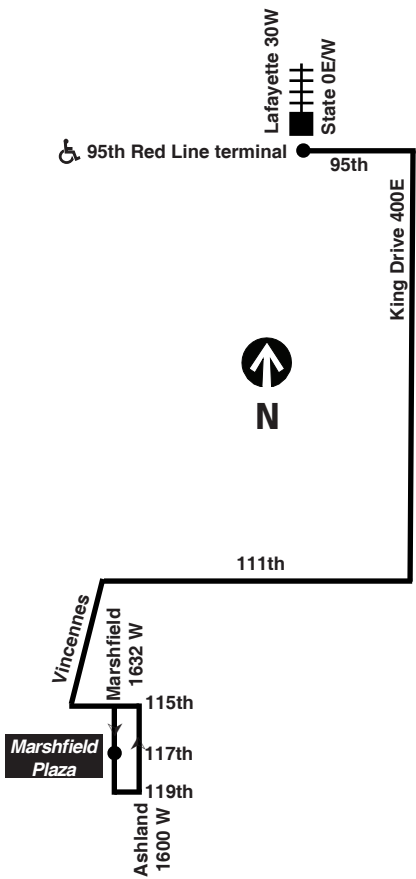

Chicago Transit Authority

111th/King Drive

Effective June 21, 2015

Monday thru Friday

111 111th/King Drive

Northbound to 95th

Leave 117th/ Marshfield	111th/ Vincennes	111th/ Halsted	111th/ Michigan	103rd/ King	Arrive 95th Red Line
4:30am	4:37am	4:41am	4:46am	4:51am	4:58am
4:50	4:57	5:01	5:06	5:11	5:18
5:10	5:17	5:21	5:26	5:31	5:38
5:30	5:37	5:42	5:47	5:52	6:00
5:50	5:57	6:02	6:07	6:12	6:20
6:05	6:12	6:17	6:22	6:27	6:35
6:18	6:25	6:30	6:35	6:40	6:48
6:30	6:37	6:42	6:47	6:52	7:00
6:41	6:49	6:54	6:59	7:05	7:13
6:52	7:00	7:05	7:10	7:16	7:24
7:04	7:12	7:18	7:24	7:30	7:39
7:17	7:25	7:31	7:37	7:43	7:52
7:31	7:39	7:45	7:51	7:57	8:06
7:45	7:53	7:58	8:04	8:11	8:19
8:00	8:07	8:12	8:18	8:24	8:33
8:15	8:22	8:27	8:33	8:39	8:48
8:30	8:37	8:42	8:48	8:54	9:03
8:45	8:52	8:57	9:03	9:09	9:18
9:00	9:07	9:12	9:18	9:24	9:33
9:15	9:23	9:28	9:34	9:39	9:48
9:31	9:38	9:43	9:49	9:55	10:03
9:46	9:53	9:58	10:04	10:10	10:18

am light face pm bold face

Saturday

111 111th/King Drive

Northbound to 95th

Table with columns: Leave (117th/Marshfield, 111th/Vincennes, 111th/Halsted, 111th/Michigan, 103rd/King, Arrive 95th/Red Line). Rows show departure times from 4:56am to 10:24am.

Southbound to Marshfield/117th

Table with columns: Leave (95th/Red Line, 103rd/King, 111th/Michigan, 111th/Halsted, 111th/Vincennes, Arrive 117th/Marshfield). Rows show departure times from 5:20am to 11:08am.

Southbound to Marshfield/117th

Table with columns: Leave (95th/Red Line, 103rd/King, 111th/Michigan, 111th/Halsted, 111th/Vincennes, Arrive 117th/Marshfield). Rows show departure times from 6:00am to 11:08am.