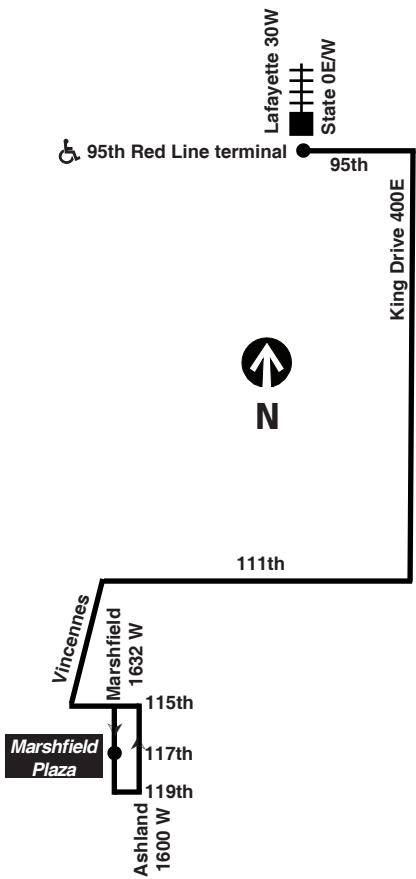

Chicago Transit Authority

111th/King Drive

Effective September 3, 2017

Monday thru Friday

Northbound to 95th

Leave 117th/ Marshfield	111th/ Vincennes	111th/ Halsted	111th/ Michigan	103rd/ King	Arrive 95th Red Line
4:30am	4:37am	4:41am	4:46am	4:51am	4:58am
4:50	4:57	5:01	5:06	5:11	5:18
5:10	5:17	5:21	5:26	5:31	5:38
5:30	5:37	5:42	5:47	5:52	6:00
5:50	5:57	6:02	6:07	6:12	6:20
6:05	6:12	6:17	6:22	6:27	6:35
6:18	6:25	6:30	6:35	6:40	6:48
6:30	6:37	6:42	6:47	6:52	7:00
6:41	6:49	6:54	6:59	7:05	7:13
6:52	7:00	7:05	7:10	7:16	7:24
7:04	7:12	7:18	7:24	7:30	7:39
7:17	7:25	7:31	7:37	7:43	7:52
7:31	7:39	7:45	7:51	7:57	8:06
7:45	7:53	7:58	8:04	8:11	8:19
8:00	8:07	8:12	8:18	8:24	8:33
8:15	8:22	8:27	8:33	8:39	8:48
8:30	8:37	8:42	8:48	8:54	9:03
8:45	8:52	8:57	9:03	9:09	9:18
9:00	9:07	9:12	9:18	9:24	9:33
9:15	9:23	9:28	9:34	9:39	9:48
9:31	9:38	9:43	9:49	9:55	10:03
9:46	9:53	9:58	10:04	10:10	10:18