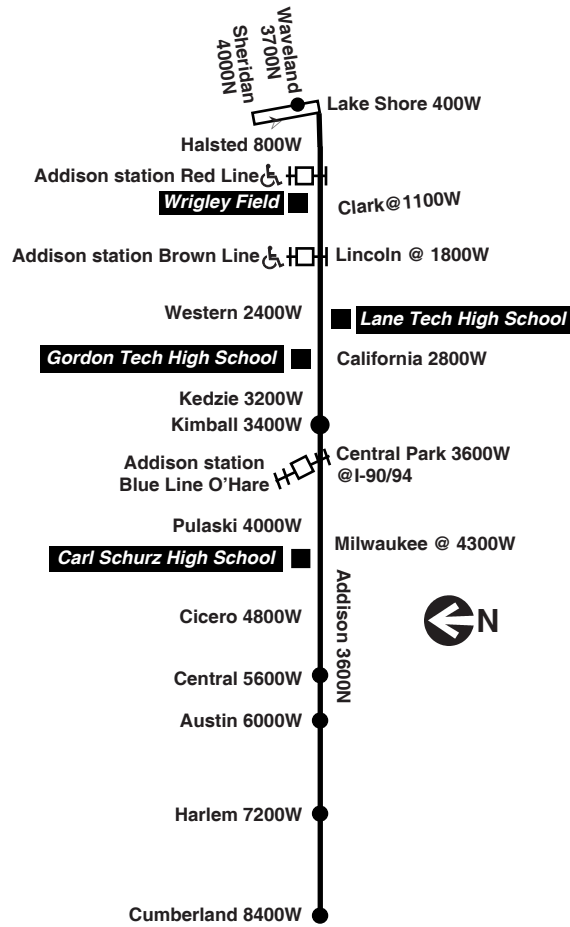

CTA Bike & Ride

Bicycle racks are available on the front exteriors of CTA buses. Bicycles can be placed on bicycle racks during normal hours of operation for each route. Racks accommodate two (2) bicycles at a time. Bicycles are also permitted on CTA trains during certain hours.

Please Stand Up &

for Seniors and People with Disabilities
Federal law requires priority seating be designated for seniors and people with disabilities.

The schedules and other information in this timetable are subject to change. CTA does not assume responsibility for errors in timetables, nor for inconvenience or damage resulting from delayed trains or buses due to weather, traffic conditions, etc.

Supplementary service may be provided over portions of this route in addition to the trips shown. Please check destination signs and announcements when boarding buses.

CTA operating costs are funded in part through the Regional Transportation Authority, by the federal and state governments, and the City of Chicago and County of Cook.

For more information call the RTA Travel Information Center in Chicago: 312-836-7000. Open 5 a.m. until 1 a.m. every day.

Para obtener mayor información, en Español, llame al Centro de Información: 312-836-7000.

Chicago Transit Authority

152

Addison

Effective March 22, 2015

Additional service may be provided on school days, late August through June

Monday thru Friday **152 Addison**

Eastbound

Leave	Addison/ Cumberland	Addison/ Harlem	Addison/ Austin	Addison/ Pulaski	Addison/ Western	Addison/ Ashland	Lake Shore/ Waveland
-----	-----	4:45C	4:56am	5:05am	5:10am	5:17am	
-----	-----	5:00	5:11	5:20	5:25	5:32	
5:00am	5:06am	5:13	5:26	5:35	5:40	5:47	
5:13	5:19	5:26	5:40	5:51	5:57	6:05	
5:24	5:31	5:38	5:52	6:04	6:10	6:19	
-----	-----	5:50C	6:03	6:16	6:22	6:31	
5:43	5:50	5:57	6:12	6:25	6:31	6:40	
-----	-----	6:07	6:20	6:33	6:39	6:48	
5:58	6:05	6:12	6:27	6:40	6:46	6:55	
-----	-----	6:20C	6:33	6:46	6:52	7:01	
6:09	6:16	6:23	6:39	6:52	6:59	7:08	
-----	-----	6:20	6:27	6:43	6:57	7:12	
6:18	6:25	6:32	6:48	7:01	7:08	7:17	
-----	-----	6:29	6:36	6:52	7:05	7:12	
6:26	6:33	6:40	6:57	7:11	7:18	7:27	
6:30	6:37	6:44	7:01	7:15	7:22	7:31	
-----	-----	6:41	6:48	7:05	7:19	7:26	
6:38	6:45	6:52	7:09	7:23	7:30	7:39	
6:42	6:49	6:56	7:13	7:27	7:34	7:43	
6:45	6:52	6:59	7:16	7:30	7:37	7:46	
-----	-----	6:56	7:03	7:20	7:34	7:41	
6:52	6:59	7:06	7:23	7:37	7:44	7:53	
6:56	7:03	7:10	7:27	7:41	7:48	7:57	
6:59	7:06	7:13	7:30	7:44	7:51	8:00	
7:03	7:10	7:17	7:33	7:48	7:56	8:06	
-----	-----	7:14	7:21	7:37	7:52	8:00	
7:18	7:25	7:32	7:41	7:56	8:04	8:14	
7:16	7:23	7:30	7:46	8:01	8:09	8:19	
-----	-----	7:29	7:36	7:52	8:07	8:15	
7:29	7:36	7:43	7:59	8:14	8:22	8:32	
-----	-----	7:44	7:51	8:07	8:22	8:30	
7:46	7:53	8:00	8:16	8:31	8:39	8:49	
then every 10 to 15 minutes until							
9:50	9:56	10:03	10:18	10:31	10:37	10:46	
10:07	10:13	10:19	10:34	10:47	10:54	11:02	
10:25	10:31	10:37	10:52	11:05	11:12	11:20	
10:43	10:49	10:55	11:10	11:23	11:30	11:38	
11:01	11:07	11:13	11:27	11:40	11:47	11:55	
11:19	11:25	11:31	11:45	11:58	12:05pm	12:13pm	
11:36	11:42	11:48	12:02pm	12:15pm	12:22	12:30	
11:53	11:59	12:05pm	12:19	12:32	12:39	12:47	
then every 8 to 15 minutes until							
2:07pm	2:13pm	2:20	2:35	2:49	2:55	3:03	
-----	2:21	2:28	2:43	2:57	3:03	3:11	
2:23	2:29	2:36	2:51	3:05	3:11	3:19	
-----	2:38	2:45	3:00	3:14	3:20	3:28	
-----	-----	2:52C	3:04	3:18	3:24	3:32	
2:41	2:47	2:54	3:09	3:23	3:29	3:37	
2:50	2:56	3:03	3:18	3:32	3:38	3:46	
2:59	3:05	3:12	3:27	3:41	3:47	3:55	
3:08	3:14	3:21	3:36	3:50	3:56	4:04	
-----	3:22	3:29	3:45	3:59	4:05	4:14	
3:24	3:30	3:37	3:53	4:08	4:14	4:22	
then every 8 to 15 minutes until							
6:01	6:07	6:16	6:32	6:47	6:54	7:03	
6:16	6:22	6:30	6:46	7:00	7:07	7:16	
6:31	6:37	6:44	7:00	7:13	7:20	7:29	
6:49	6:55	7:02	7:18	7:31	7:38	7:47	
then every 21 minutes until							
9:37	9:43	9:49	10:00	10:11	10:16	10:24	
9:47	9:53	9:59	10:01C	-----	-----	-----	
10:05	10:11	10:17	10:19C	-----	-----	-----	
10:25	10:31	10:37	10:39C	-----	-----	-----	

C - Trip begins at Central at time shown
am light face pm bold face

Westbound