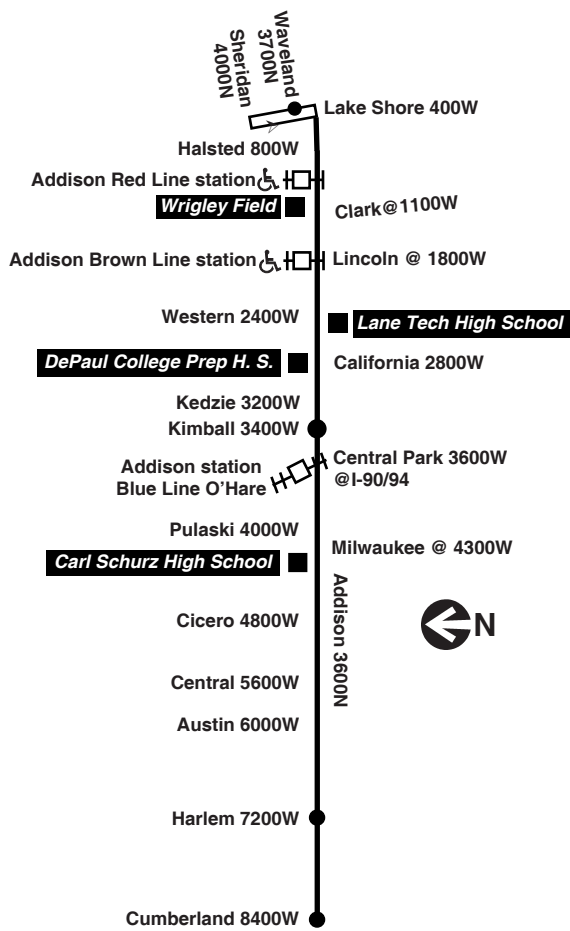

Westbound

LV Addison/ Campbell	Addison/ Kedzie	Addison/ Pulaski	Addison/ Central	Addison/ Harlem
3:26pm	3:32pm	3:42pm	3:55pm	4:05pm
3:31	3:37	3:47	4:00	4:15U
3:36	3:42	3:52	4:05	4:15

U - trip ends at Addison/Cumberland at time shown

Please Stand Up &

for Seniors and People with Disabilities
Federal law requires priority seating be designated for seniors and people with disabilities.

The schedules and other information in this timetable are subject to change. CTA does not assume responsibility for errors in timetables, nor for inconvenience or damage resulting from delayed trains or buses due to weather, traffic conditions, etc.

Supplementary service may be provided over portions of this route in addition to the trips shown. Please check destination signs and announcements when boarding buses.

CTA operating costs are funded in part through the Regional Transportation Authority, by the federal and state governments, and the City of Chicago and County of Cook.

For more information call the RTA Travel Information Center in Chicago: 312-836-7000.
Open 5 a.m. until 1 a.m. every day.

Para obtener mayor información, en Español, llame al Centro de Información: 312-836-7000.

transitchicago.com

Chicago Transit Authority

152

Addison

Effective September 4, 2016

Additional service may be provided on school days, September through June

transitchicago.com

Monday thru Friday

152 Addison

Eastbound

Leave	Addison/ Cumberland	Addison/ Harlem	Addison/ Central	Addison/ Pulaski	Addison/ Western	Addison/ Ashland	Lake Shore/ Waveland	Arrive
-----	-----	4:45am	4:56am	5:05am	5:10am	5:17am	-----	-----
-----	-----	5:00	5:11	5:20	5:25	5:32	-----	-----
5:00am	5:06am	5:15	5:26	5:35	5:40	5:47	5:54am	5:58
5:13	5:19	5:28	5:40	5:51	6:00	6:05	6:12	6:18
5:24	5:31	5:40	5:52	6:04	6:10	6:19	6:24	6:30
-----	-----	5:50	6:03	6:16	6:22	6:31	-----	-----
5:43	5:50	6:07	6:20	6:33	6:40	6:48	6:54	7:00
-----	-----	6:07	6:20	6:33	6:39	6:48	-----	-----
5:58	6:05	6:14	6:27	6:40	6:46	6:55	7:01	7:08
-----	-----	6:20	6:33	6:46	6:52	7:01	-----	-----
6:09	6:16	6:25	6:39	6:52	6:59	7:08	7:14	7:21
6:18	6:25	6:34	6:48	7:01	7:08	7:17	7:23	7:30
6:26	6:33	6:43	6:57	7:11	7:18	7:27	7:33	7:40
-----	-----	6:41	6:51	7:05	7:19	7:26	-----	-----
6:42	6:49	6:59	7:13	7:27	7:34	7:43	7:49	7:56
-----	-----	6:56	7:06	7:20	7:34	7:41	-----	-----
6:56	7:03	7:13	7:27	7:41	7:48	7:57	8:03	8:10
7:03	7:10	7:20	7:33	7:48	7:56	8:06	8:11	8:18
-----	-----	7:18	7:28	7:41	7:56	8:04	-----	-----
7:16	7:23	7:33	7:46	8:01	8:09	8:19	8:24	8:31
-----	-----	7:29	7:39	7:52	8:07	8:15	-----	-----
7:29	7:36	7:46	7:59	8:14	8:22	8:32	8:37	8:44
-----	-----	7:44	7:54	8:07	8:22	8:30	-----	-----
7:46	7:53	8:03	8:16	8:31	8:39	8:49	8:54	9:01
7:56	8:03	8:13	8:26	8:41	8:49	8:59	9:04	9:11
8:08	8:15	8:25	8:38	8:52	9:00	9:09	9:14	9:21
8:21	8:28	8:38	8:51	9:05	9:13	9:21	-----	-----

then every 14 to 18 minutes until

12:50pm	12:56pm	1:05pm	1:16pm	1:29pm	1:36pm	1:44pm
1:03	1:09	1:19	1:31	1:45	1:51	1:59
1:16	1:22	1:32	1:44	1:58	2:04	2:12
1:28	1:34	1:44	1:56	2:10	2:16	2:24
-----	-----	1:44	1:54	2:06	2:20	2:34
1:48	1:54	2:04	2:16	2:30	2:36	2:44

then every 15 to 19 minutes from Cumberland,
and every 7 to 10 from Harlem until

3:08	3:14	3:24	3:36	3:50	3:56	4:04
-----	-----	3:23	3:46	4:00	4:06	4:15
3:26	3:32	3:42	3:55	4:10	4:16	4:24
3:44	3:50	4:00	4:14	4:28	4:34	4:43
4:02	4:08	4:19	4:33	4:48	4:54	5:03
4:11	4:17	4:28	4:42	4:57	5:03	5:12
4:20	4:26	4:37	4:51	5:06	5:12	5:21
4:29	4:35	4:46	5:00	5:15	5:21	5:30
4:38	4:44	4:55	5:09	5:24	5:30	5:39
4:48	4:54	5:05	5:19	5:34	5:40	5:49
4:59	5:05	5:16	5:30	5:45	5:51	6:00
5:10	5:16	5:28	5:41	5:56	6:03	6:12
5:23	5:29	5:41	5:54	6:09	6:16	6:25
5:36	5:42	5:54	6:07	6:22	6:29	6:38
5:50	5:56	6:08	6:21	6:36	6:43	6:52
6:04	6:10	6:22	6:35	6:50	6:57	7:06
6:21	6:27	6:38	6:51	7:05	7:12	7:21
6:37	6:43	6:54	7:06	7:19	7:26	7:35
6:54	7:00	7:11	7:23	7:36	7:43	7:52
7:10	7:16	7:26	7:37	7:49	7:56	8:05
7:31	7:37	7:46	7:56	8:07	8:13	8:22
7:52	7:58	8:07	8:17	8:28	8:34	8:43
8:13	8:19	8:28	8:38	8:49	8:55	9:04
8:34	8:40	8:49	8:58	9:09	9:15	9:23
8:55	9:01	9:09	9:18	9:29	9:34	9:42
9:16	9:22	9:30	9:39	9:50	9:55	10:03
9:37	9:43	9:51	10:00	10:11	10:16	10:24
9:47	9:53	10:01	-----	-----	-----	-----
10:05	10:11	10:19	-----	-----	-----	-----
10:25	10:31	10:39	-----	-----	-----	-----

am light face pm bold face

Westbound