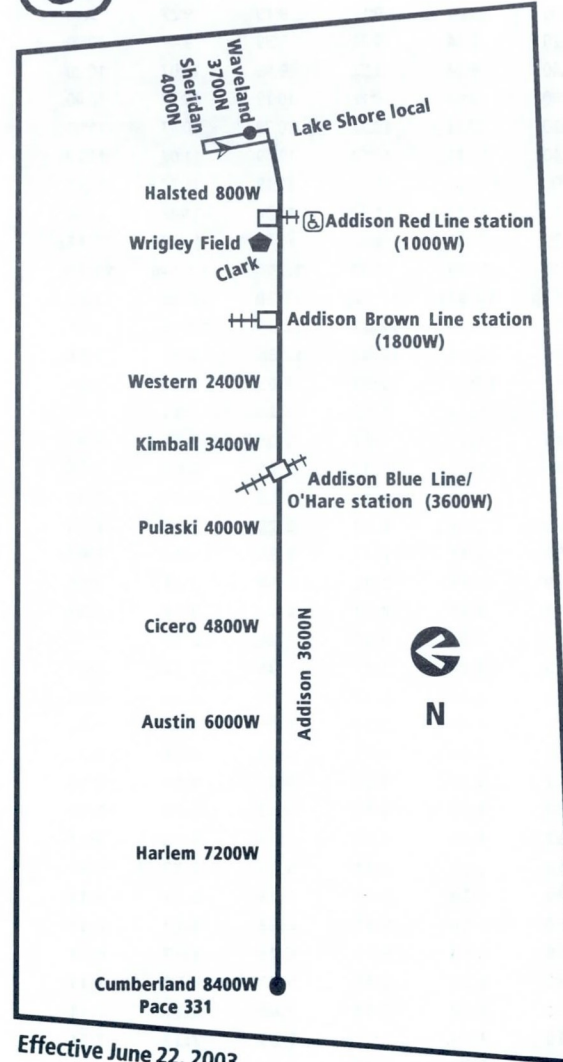

Bicycle racks are available on the front exteriors of CTA buses. Bicycles can be placed on bicycle racks during normal hours of operation for each route. Racks accommodate two (2) bicycles at a time. Bicycles are also permitted on CTA trains during certain hours.

152

 **ADDISON**

Effective June 22, 2003

Eastbound

Leave Addison/ Cumberland	Addison/ Harlem	Addison/ Central	Addison/ Pulaski	Addison/ Western	Arrive Lake Shore/ Waveland
5:00 a	5:06 a	5:15 a	5:24 a	5:34 a	5:46 a
5:10	5:16	5:25	5:34	5:44	5:56
.....	5:26	5:35	5:44	5:54	6:06
5:30	5:36	5:45	5:54	6:04	6:16
.....	5:44	5:53	6:02	6:12	6:24
5:46	5:52	6:01	6:10	6:20	6:32
.....	5:59	6:08	6:17	6:27	6:39
6:00	6:06	6:15	6:24	6:34	6:46
6:12	6:18	6:27	6:36	6:47	6:59
.....	6:24	6:34	6:43	6:55	7:08
6:24	6:30	6:40	6:50	7:01	7:14
.....	6:41	6:53	7:05	7:19
6:35	6:42	6:52	7:01	7:13	7:27
6:45	6:52	7:02	7:11	7:23	7:37
6:52	6:59	7:09	7:19	7:31	7:44
7:00	7:07	7:17	7:26	7:38	7:52
7:07	7:14	7:24	7:33	7:45	7:59
7:14	7:21	7:31	7:41	7:53	8:06
7:23	7:30	7:40	7:50	8:02	8:15
7:32	7:39	7:49	7:58	8:10	8:24
7:40	7:47	7:57	8:07	8:19	8:32
7:49	7:55	8:05	8:15	8:26	8:40
7:57	8:03	8:13	8:23	8:35	8:49
8:06	8:11	8:21	8:30	8:41	8:55
8:14	8:19	8:29	8:38	8:49	9:03
8:23	8:28	8:37	8:46	8:57	9:11
8:33	8:38	8:47	8:56	9:07	9:21
8:44	8:49	8:58	9:07	9:18	9:32