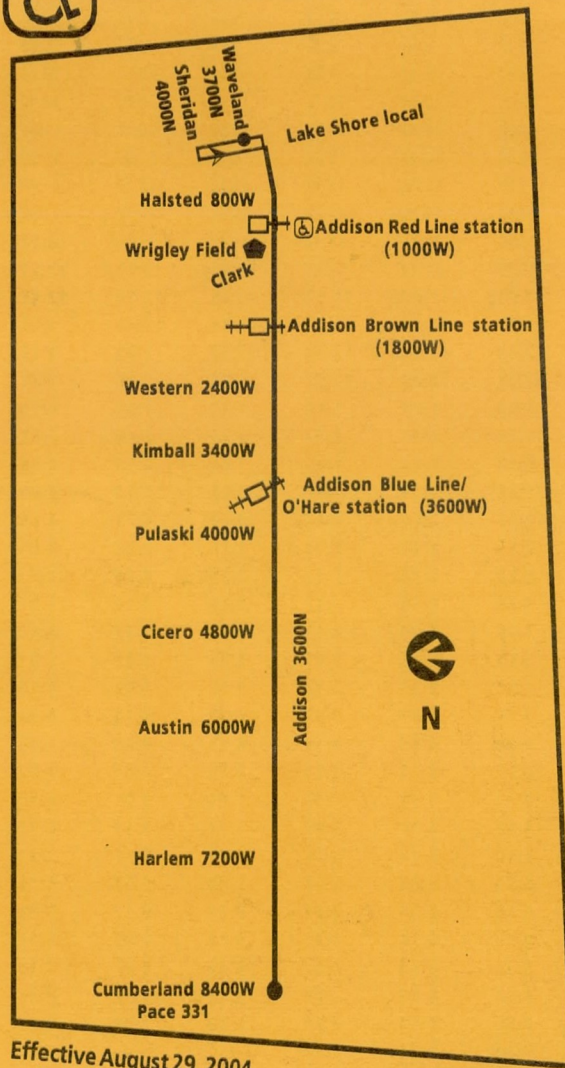

Bicycle racks are available on the front exteriors of CTA buses. Bicycles can be placed on bicycle racks during normal hours of operation for each route. Racks accommodate two (2) bicycles at a time. Bicycles are also permitted on CTA trains during certain hours.

For more information call the RTA Travel Information Center in Chicago: 836-7000. Open 5 a.m. until 1 a.m. every day.

Para obtener mayor información, en Español, llame al Centro de Información: 836-7000.

The information contained in this schedule is based on normal travel conditions. Factors beyond CTA's control such as weather, traffic and other conditions can result in schedule delays. Please give yourself enough time for travel.

CHICAGO TRANSIT AUTHORITY

152 ADDISON

Effective August 29, 2004

Monday through Friday - 152 Addison

Eastbound

Table with 8 columns: Leave, Addison/Cumberland, Addison/Harlem, Addison/Austin, Addison/Pulaski, Addison/Western, Addison/Ashland, Arrive Lake Shore/Waveland. Rows show departure times from 5:00 a to 7:21.

then every 6 to 10 minutes from Cumberland until

Table with 8 columns: Leave, Addison/Cumberland, Addison/Harlem, Addison/Austin, Addison/Pulaski, Addison/Western, Addison/Ashland, Arrive Lake Shore/Waveland. Rows show departure times from 12:54 p to 1:57.

then every 6 to 10 minutes from Cumberland until

Table with 8 columns: Leave, Addison/Cumberland, Addison/Harlem, Addison/Austin, Addison/Pulaski, Addison/Western, Addison/Ashland, Arrive Lake Shore/Waveland. Rows show departure times from 5:30 to 11:14.

am light face pm bold face

School trips added September-June

Westbound

Table with 8 columns: Leave, Lake Shore/Waveland, Ashland, Kimball, Cicero, Austin, Harlem, Arrive Addison/Cumberland. Rows show arrival times from 4:47 a to 7:57.

then every 3 to 7 minutes to Harlem (3 to 10 to Cumberland) until

Table with 8 columns: Leave, Lake Shore/Waveland, Ashland, Kimball, Cicero, Austin, Harlem, Arrive Addison/Cumberland. Rows show arrival times from 9:49 to 12:16.

then every 6 to 9 minutes to Harlem (6 to 15 to Cumberland) until

Table with 8 columns: Leave, Lake Shore/Waveland, Ashland, Kimball, Cicero, Austin, Harlem, Arrive Addison/Cumberland. Rows show arrival times from 6:30 to 11:10.