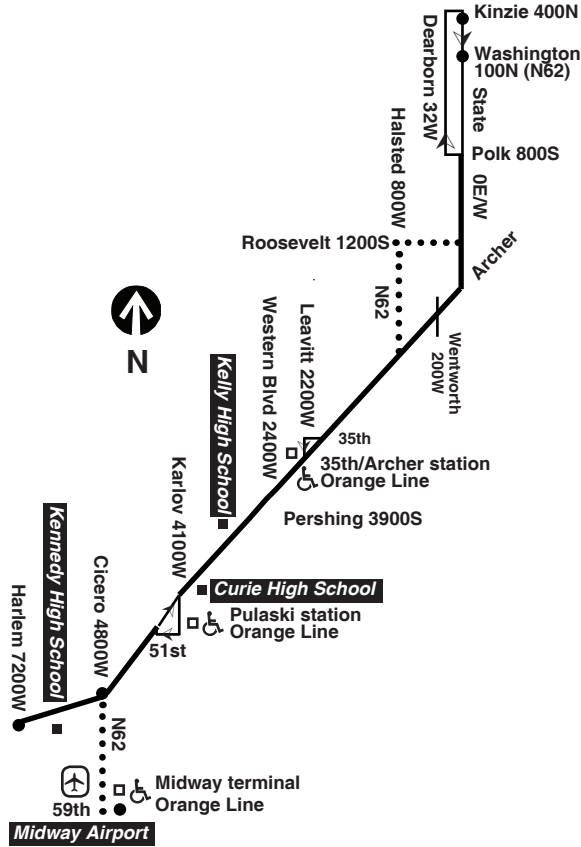

transitchicago.com

Chicago Transit Authority

62

Archer

Effective December 20, 2015

Additional service may be provided
 on school days, September through June

N62 Night Owl Service
 between Downtown
 and Midway Airport

then every 12 to 13 minutes from Archer/Harlem until

10:16	10:28	10:46	10:56	11:06	11:27
10:30	10:42	11:00	11:10	11:20	11:41
10:44	10:56	11:14	11:24	11:34	11:55

then every 15 minutes from Archer/Harlem until

1:14pm	1:26pm	1:44pm	1:54pm	2:04pm	2:25pm
1:28	1:40	1:58	2:08	2:18	2:39
1:43	1:55	2:13	2:23	2:33	2:54
1:57	2:09	2:27	2:37	2:47	3:07
2:10	2:23	2:42	2:52	3:02	3:23

then every 12 to 13 minutes from Archer/Harlem until

M - trip begins/ends at Midway Orange Line at time shown
V - trip originates at Harlem but serves Midway Orange Line

Southbound

Lv Kinzie/ State	Archer/ Wentworth	Archer/ Ashland	Archer/ Pershing	Archer/ Cicero	ArrArcher/ Harlem
3:02am	--R--	3:29am	3:36am	3:49U	3:53M
3:32	--R--	3:59	4:06	4:19U	4:37
4:02	--R--	4:29	4:36	4:49	5:07
4:32	--R--	5:00	5:07	5:22	5:33
5:02	5:20am	5:29	5:36	5:51	6:02
5:27	5:40	5:48	5:56	6:11	6:22
5:47	6:00	6:08	6:16	6:31	6:42
6:07	6:21	6:29	6:37	6:53	7:04
6:27	6:41	6:48	6:56	7:12	7:23
6:47	7:01	7:09	7:17	7:33	7:44
7:10	7:24	7:32	7:40	7:56	8:07
7:25	7:39	7:47	7:55	8:11	-----
7:40	7:54	8:02	8:10	8:26	8:37
7:55	8:09	8:17	8:25	8:42	-----
8:10	8:24	8:32	8:40	8:57	9:09
8:25	8:40	8:48	8:56	9:14	-----
8:41	8:56	9:04	9:12	9:30	9:43
8:57	9:12	9:20	9:28	9:46	-----
9:13	9:28	9:36	9:44	10:02	10:15
9:28	9:43	9:51	9:59	10:17	-----
9:44	10:00	10:08	10:16	10:34	10:47
10:00	10:17	10:26	10:34	10:52	11:05
10:16	10:33	10:42	10:50	11:08	-----
10:31	10:48	10:57	11:05	11:23	11:36