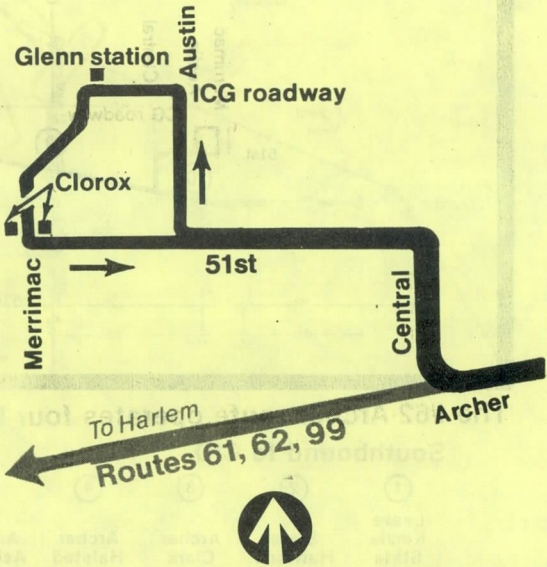

# cta service to Clearing Industrial District

## -51st Street Section via Route 62 Archer

Chicago Transit Authority

For more information call the RTA  
24 hour Travel Information Center  
in Chicago 836-7000  
suburbs 800-972-7000 toll-free

For better service call during off-peak hours

# Special CID trips on route 62 Archer showing convenient connecting routes

Trips to CID show 62 Archer/Cicero roller curtain signs and a 62/51st/Austin windshield card.

The #62-Archer route operates four trips each weekday into the CID (51st/Austin)

## Southbound to CID

	①	②	③	④	⑤	⑥	⑦	⑧	⑨	⑩	(Begin CID Loop)
	Leave Kinzie State	State Harrison	Archer Clark	Archer Halsted	Archer Ashland	Archer Western	Archer Kedzie	Archer 47th	Archer Cicero	Arrive Austin/51st	
<b>AM</b>	6:00	6:06	6:10	6:14	6:18	6:24	6:29	6:31	6:38	6:50	
	7:02	7:08	7:12	7:16	7:20	7:26	7:31	7:33	7:40	7:52	
<b>PM</b>	—	—	—	—	—	—	3:16	3:20	3:29	3:37	
	—	—	—	—	—	—	—	—	4:59	5:07	