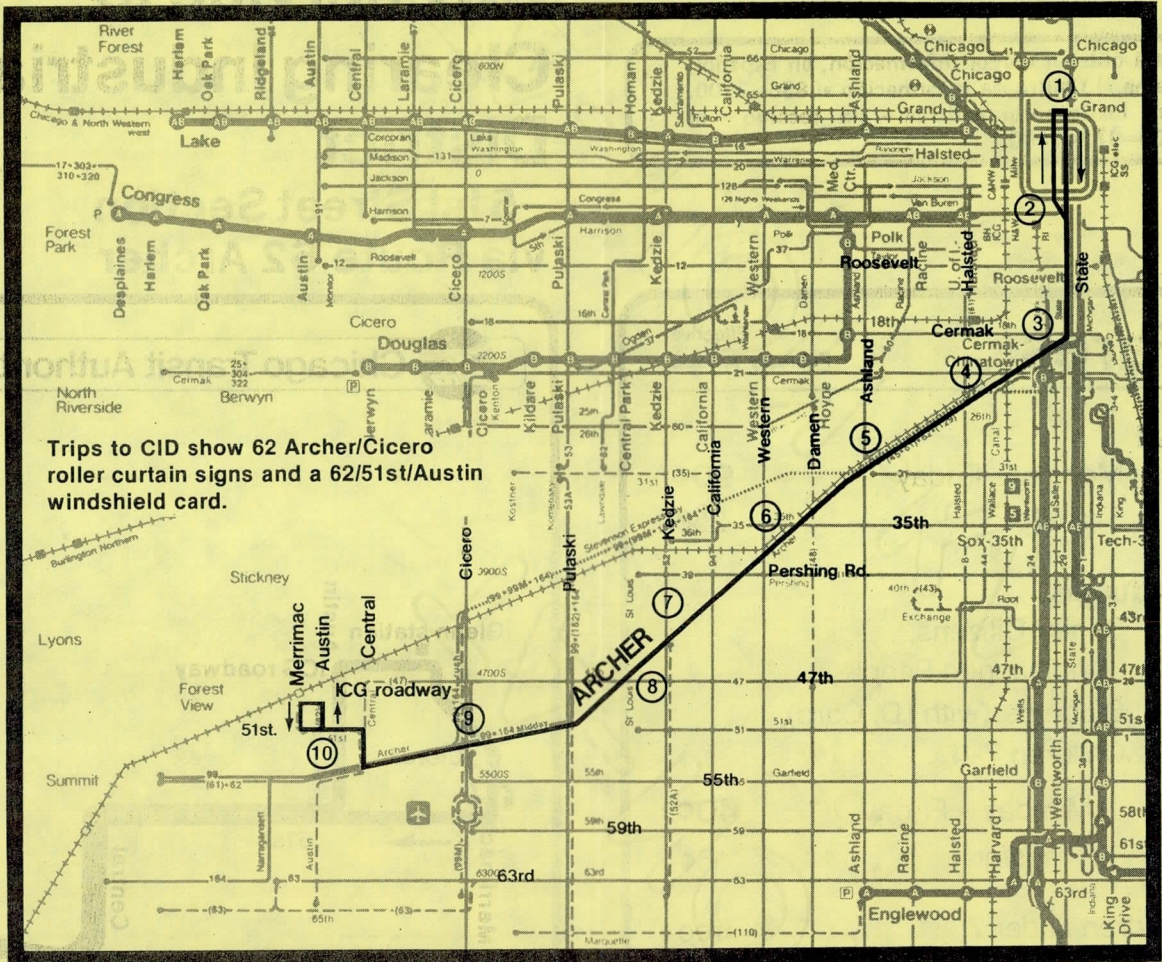

## -51st Street Section via Route 62 Archer

Chicago Transit Authority

For more information call the RTA  
24 hour Travel Information Center  
in Chicago 836-7000  
suburbs 800-972-7000 toll-free

For better service call during off-peak hours

# Special CID trips on route 62 Archer showing convenient connecting routes

Trips to CID show 62 Archer/Cicero roller curtain signs and a 62/51st/Austin windshield card.

The #62-Archer route operates four trips each weekday into the CID (51st/Austin)

## Southbound to CID

	①	②	③	④	⑤	⑥	⑦	⑧	⑨	⑩	(Begin CID Loop)
	Leave Kinzie State	State Harrison	Archer Clark	Archer Halsted	Archer Ashland	Archer Western	Archer Kedzie	Archer 47th	Archer Cicero	Arrive Austin/51st	
<b>AM</b>	6:00	6:06	6:10	6:14	6:18	6:24	6:29	6:31	6:38	6:50	
	7:02	7:08	7:12	7:16	7:20	7:26	7:31	7:33	7:40	7:52	
<b>PM</b>	—	—	—	—	—	—	3:16	3:20	3:29	3:37	
	—	—	—	—	—	—	—	—	4:59	5:07	