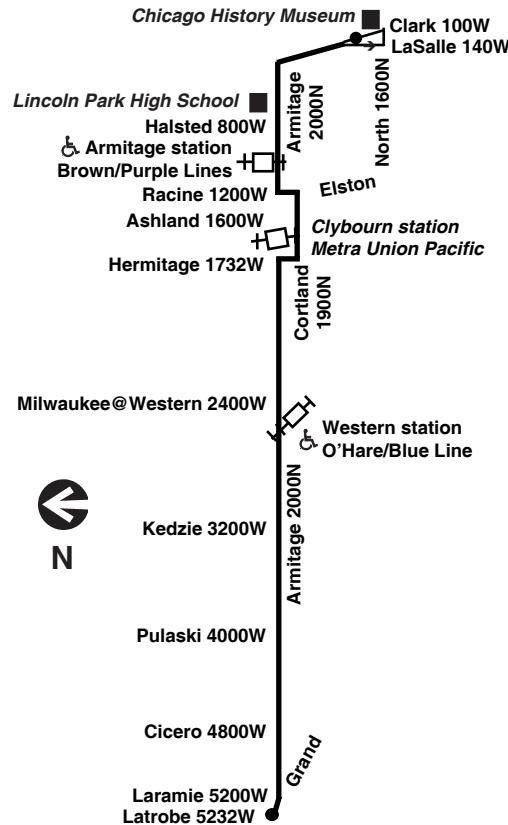

For more information call the RTA Travel Information Center in Chicago: 312-836-7000. Open 5 a.m. until 1 a.m. every day.

Para obtener mayor información, en Español, llame al Centro de Información: 312-836-7000.

Chicago Transit Authority

73

Armitage

Effective March 26, 2017

Additional service may be provided on school days, late August through June

Monday thru Friday

73 Armitage

Eastbound