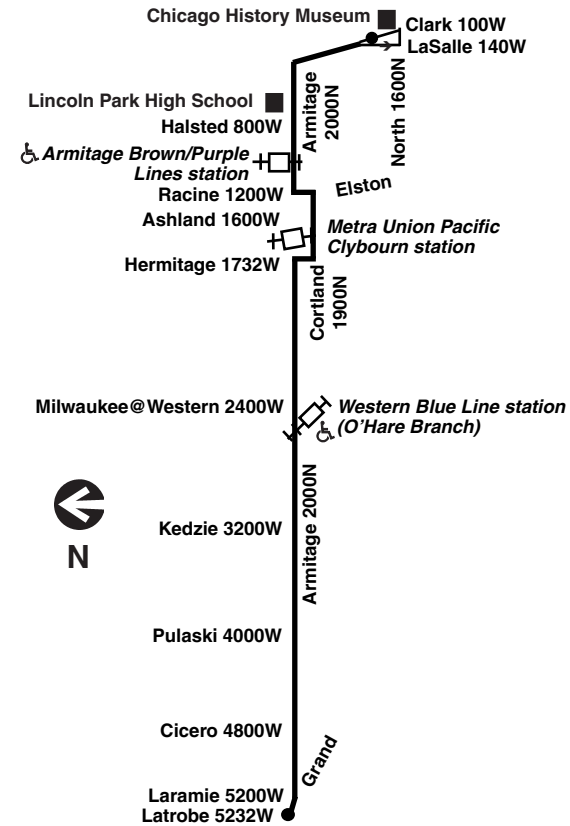

Federal law requires priority seating be designated for seniors and people with disabilities. **Please stand up** and yield these seats when needed for qualifying riders or when asked.

Schedules and other info in this timetable are subject to change. CTA does not assume responsibility for errors in timetables nor for inconvenience or damage resulting from delays.

Pay close attention to destination signs and announcements when boarding: added service may sometimes be provided over portions of this or any bus route and some trips can end before the furthest terminal on a line depending on service needs or time of day.

Bicycle racks are installed on the front of all CTA buses and are allowed on CTA trains during certain hours. See our [Bike & Ride brochure](#) or webpage for help on how to use racks and more.

Know before you go: Get alerts from us by text or e-mail about planned service changes every week or instant alerts for unplanned reroutes and disruptions. Sign up for CTA Updates today at transitchicago.com/updates.

For more travel information, use the Ventra app or call the RTA Travel Information Center at 312-836-7000. *Para obtener mayor información, en Español, llame al Centro de Información a 312-836-7000.*

Chicago Transit Authority

73 Armitage

Effective Dec. 22, 2024

All CTA buses are accessible

transitchicago.com/bus/73

Monday thru Friday

#73 Armitage

Eastbound

LV Grand/Latrobe	Armitage/Pulaski	Armitage/Western/Milwaukee	Cortland/Clybourn/Racine	AR Clark/LaSalle
4:20a	4:28a	4:39a	4:47a	4:58a
4:38	4:47	4:57	5:06	5:17
4:56	5:04	5:15	5:24	5:36
5:12	5:21	5:32	5:41	5:53
5:28	5:36	5:47	5:56	6:09
5:43	5:51	6:03	6:12	6:25
5:56	6:05	6:17	6:27	6:40
6:08	6:18	6:31	6:42	6:55
6:19	6:29	6:42	6:53	7:06
6:29	6:40	6:55	7:07	7:21
6:38	6:50	7:06	7:17	7:33
6:46	6:58	7:14	7:25	7:41
6:54	7:06	7:24	7:36	7:52
7:01	7:13	7:31	7:44	8:00
7:08	7:21	7:39	7:51	8:08
7:16	7:28	7:46	7:59	8:15
7:24	7:36	7:54	8:07	8:23
7:32	7:44	8:02	8:15	8:31
7:40	7:52	8:10	8:23	8:38
7:48	8:00	8:18	8:30	8:46
7:56	8:08	8:26	8:39	8:53
8:05	8:16	8:35	8:47	9:02
8:15	8:26	8:44	8:57	9:10
8:24	8:35	8:53	9:05	9:18
8:34	8:45	9:02	9:13	9:27
8:47	8:57	9:13	9:24	9:38
9:00	9:11	9:26	9:37	9:50
9:15	9:25	9:39	9:49	10:02
9:30	9:40	9:54	10:04	10:16
9:47	9:57	10:11	10:20	10:32
10:04	10:15	10:30	10:40	10:53
10:22	10:33	10:47	10:57	11:10
10:39	10:50	11:05	11:15	11:28
10:57	11:08	11:23	11:33	11:46
11:15	11:26	11:41	11:51	12:04p
11:33	11:44	11:59	12:09p	12:22
11:52	12:03p	12:17p	12:27	12:40
12:10p	12:21	12:36	12:46	12:59
12:29	12:40	12:54	1:04	1:17
12:47	12:58	1:12	1:22	1:35
1:04	1:15	1:29	1:39	1:52
1:20	1:31	1:45	1:55	2:08
1:35	1:45	2:00	2:09	2:24
1:49	1:59	2:14	2:23	2:38
2:02	2:12	2:27	2:36	2:51
2:13	2:23	2:38	2:47	3:02
then every 10 to 11 mintues until				
3:59	4:10	4:25	4:36	4:49
4:09	4:21	4:36	4:46	5:00
4:20	4:32	4:47	4:57	5:11
4:31	4:43	4:58	5:08	5:22
4:42	4:54	5:09	5:19	5:33
4:53	5:05	5:20	5:31	5:45
5:06	5:17	5:32	5:44	5:59
5:20	5:31	5:46	5:58	6:13
5:36	5:47	6:02	6:14	6:29
5:54	6:05	6:20	6:32	6:46
6:16	6:26	6:41	6:51	7:05
6:37	6:48	7:01	7:12	7:25
6:59	7:09	7:22	7:32	7:44
7:21	7:30	7:43	7:52	8:04
7:43	7:52	8:03	8:12	8:25
8:05	8:14	8:26	8:35	8:47
8:27	8:36	8:48	8:57	9:09
8:50	8:58	9:09	9:18	9:30
9:14	9:23	9:34	9:42	9:53
9:40	9:47	9:58	10:06	10:16
9:52	9:59	-----	-----	-----
10:12	10:19	-----	-----	-----
10:35	10:41	-----	-----	-----
10:57	11:04	-----	-----	-----

Westbound