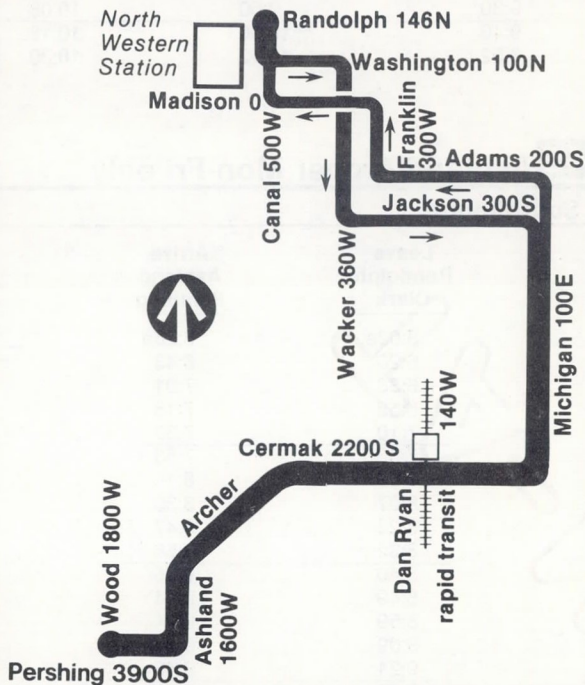

Chicago Transit Authority

Funds for CTA operating costs are provided in part through the Regional Transportation Authority by the federal and state governments and the City of Chicago and County of Cook.

Para obtener mayor información, en Español, llame al Centro de Información al 836-7000. En los suburbios llame—sin recargo—al 800-972-7000.

For more information call the RTA
Travel Information Center
in Chicago 836-7000
suburbs 800-972-7000 toll-free

Open every day of the year from 5AM until 1AM next day.