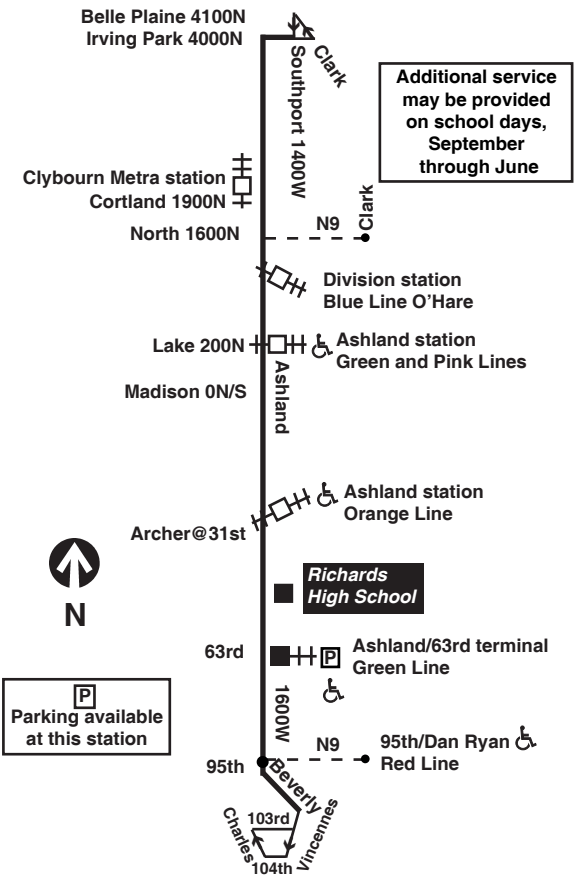

Night owl routes which connect with N9 Ashland include:

Red Line trains at North/Clybourn, N22 Clark, N77 Belmont, N66 Chicago, N20 Madison, N60 Blue Island, N62 Archer, N55 Garfield, N79 79th and N87 87th. Also, N5 South Shore Night Bus, N34 South Michigan and 352 Halsted at 95th/Dan Ryan station and O'Hare-Forest Park trains at Division/Milwaukee.

CTA Bike & Ride

Bicycle racks are available on the front exteriors of CTA buses. Bicycles can be placed on bicycle racks during normal hours of operation for each route. Racks accommodate two (2) bicycles at a time. Bicycles are also permitted on CTA trains during certain hours.

Please Stand Up

for Seniors and People with Disabilities
Federal law requires priority seating be designated for seniors and people with disabilities.

Supplementary service may be provided over portions of this route in addition to the trips shown. Please check destination signs and announcements when boarding buses.

For more Information call the RTA Travel Information Center in Chicago: 312-836-7000. Open 5 a.m. until 1 a.m. every day.

Para obtener mayor información, en Español, llame al Centro de Información: 312-836-7000.

Chicago Transit Authority

Effective December 20, 2015

N9 Night Owl Service between 95th/Dan Ryan terminal and Clark/North

transitchicago.com

Monday thru Friday 9 Ashland

Northbound