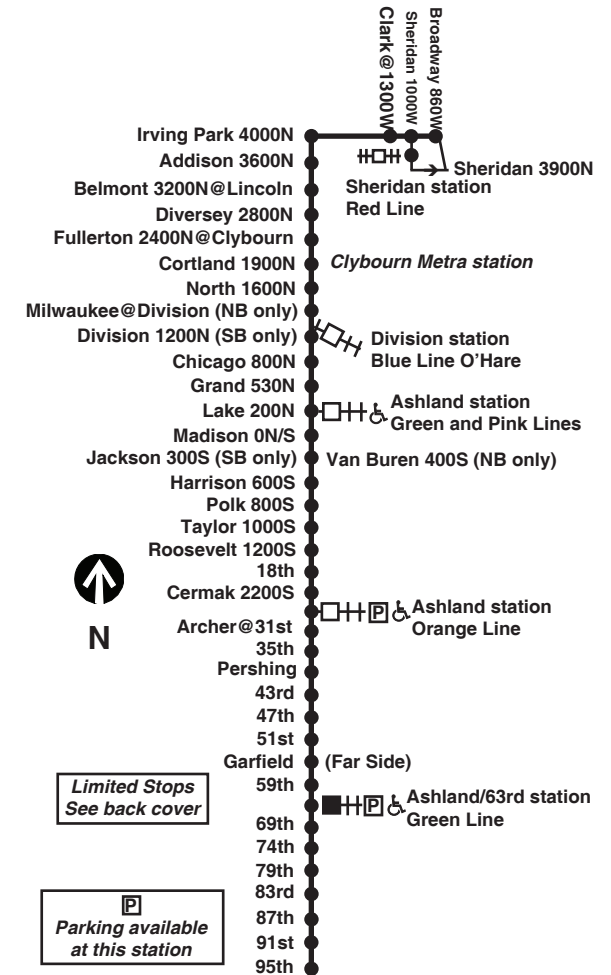

Route X9 Ashland Express ♿ makes limited stops weekdays a.m through p.m. rush hours, between Sheridan/Irving Park - Sheridan Red Line station and Ashland/95th via Irving Park and Ashland.

**CTA Bike & Ride**

For more Information call the RTA Travel Information Center in Chicago: 312-836-7000. Open 6am until 7pm, Monday thru Saturday.

Para obtener mayor información, en Español, llame al Centro de Información: 312-836-7000.

**X9 ♿**

**Ashland Express**

Effective June 15, 2020

**Monday thru Friday**

**X9 Ashland Express**

**Northbound**

Leave Ashland/ 95th	Ashland/ 74th	Green Line Ashland/ 63rd	Orange Line Station	Blue Line Ashland/ Division	Arrive Irving Park/ Broadway
-----	4:48am	4:53am	5:09am	5:30am	5:50am
-----	5:00	5:05	5:21	5:42	6:02
-----	5:12	5:17	5:34	5:55	6:16
-----	5:24	5:30	5:47	6:09	6:32
-----	5:36	5:42	6:00	6:22	6:46
-----	5:48	5:54	6:13	6:37	7:02
-----	6:00	6:06	6:26	6:50	7:16
6:00am	6:10	6:16	6:36	7:00	7:26
6:07	6:17	6:23	6:43	7:07	7:33
6:13	6:24	6:30	6:49	7:15	7:41
6:18	6:29	6:35	6:55	7:21	7:48
6:22	6:33	6:39	6:59	7:25	7:52
6:26	6:37	6:43	7:03	7:30	7:57
6:30	6:41	6:47	7:07	7:35	8:02
6:34	6:45	6:51	7:11	7:39	8:06
6:38	6:49	6:55	7:15	7:43	8:10
6:43	6:54	7:00	7:20	7:48	8:15
6:49	7:00	7:06	7:26	7:54	8:21
6:56	7:07	7:13	7:33	8:01	8:28
7:04	7:15	7:21	7:41	8:09	8:36
7:12	7:23	7:29	7:49	8:17	8:44
7:21	7:32	7:38	7:58	8:26	8:53
7:30	7:41	7:47	8:07	8:35	9:02
7:40	7:51	7:57	8:17	8:45	9:12
7:50	8:01	8:07	8:27	8:55	9:22
8:01	8:13	8:19	8:38	9:04	9:29
8:12	8:24	8:30	8:49	9:15	9:40
8:24	8:36	8:42	9:01	9:27	9:52
8:36	8:48	8:54	9:13	9:39	10:04
8:48	9:00	9:06	9:25	9:51	10:16
9:00	9:12	9:18	9:37	10:03	10:28