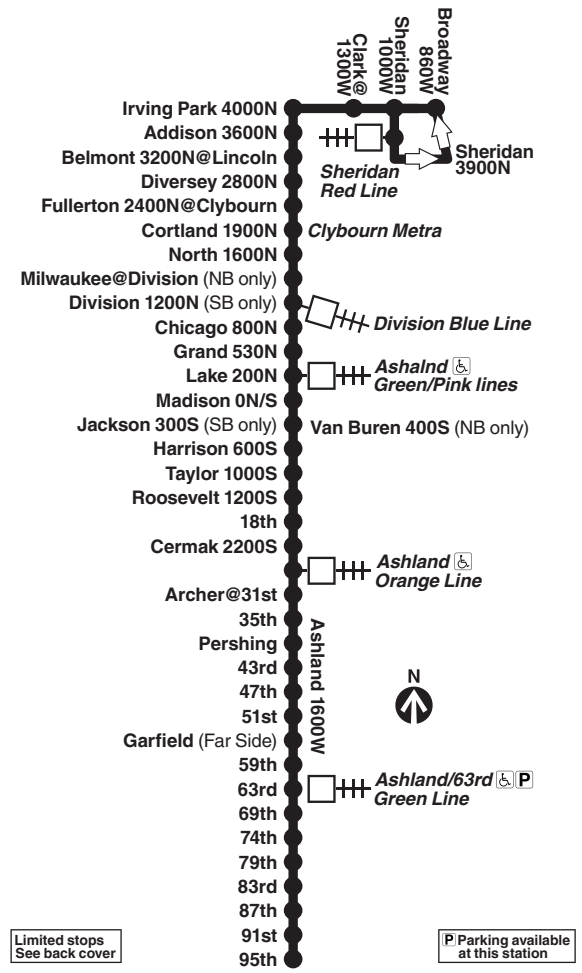

**X9 Ashland Express**

Effective Mar. 30, 2026

 All CTA buses are accessible

**Monday thru Friday**

**#X9 Ashland Express**

**#X9 Ashland Express stops**

**Northbound**

LV Ashland/95th	Ashland/74th	Ashland/63rd Green Ln	Ashland/Orange Ln	Ashland/Division Blue Ln	Ashland/Belmont	AR Irving Pk/Broadway
-----	4:31a	4:36a	4:54a	5:17a	5:32a	5:51a
-----	4:43	4:48	5:06	5:29	5:44	6:03
-----	4:55	5:00	5:18	5:41	5:56	6:15
-----	5:07	5:12	5:30	5:53	6:08	6:27
-----	5:19	5:24	5:42	6:05	6:20	6:39
-----	5:31	5:36	5:54	6:17	6:32	6:51
-----	5:42	5:47	6:06	6:29	6:44	7:03
-----	5:54	5:59	6:18	6:41	6:56	7:15
-----	6:06	6:11	6:30	6:53	7:08	7:27
6:07a	6:16	6:21	6:40	7:04	7:19	7:38
6:16	6:25	6:30	6:49	7:14	7:29	7:48
6:24	6:33	6:38	6:57	7:24	7:40	7:59
6:31	6:40	6:45	7:05	7:33	7:49	8:08
6:39	6:48	6:53	7:13	7:42	7:58	8:17
6:46	6:55	7:00	7:21	7:50	8:06	8:25
6:53	7:03	7:08	7:29	7:58	8:14	8:33
7:01	7:11	7:16	7:37	8:06	8:22	8:41
7:11	7:21	7:26	7:47	8:16	8:32	8:51
7:21	7:31	7:36	7:57	8:26	8:42	9:01
7:31	7:42	7:47	8:08	8:37	8:53	9:12
7:42	7:53	7:58	8:19	8:48	9:03	9:22
7:56	8:07	8:12	8:32	8:59	9:14	9:33
8:08	8:19	8:24	8:43	9:09	9:24	9:43
8:22	8:32	8:37	8:56	9:21	9:36	9:55
8:34	8:44	8:49	9:08	9:33	9:48	10:07
8:46	8:56	9:01	9:20	9:45	10:00	10:19
8:58	9:08	9:13	9:32	9:57	10:12	10:31

**Southbound**

Irving Park/Broadway
Irving Park/Sheridan
Irving Park/Clark
then, stops along
Ashland at:
Irving Park
Addison
Belmont at Lincoln
Diversey
Fullerton
Cortland
North
Division (Milwaukee)
Division Blue Line
station
Chicago
Grand
Lake-Ashland Green/
Pink Lines station
Madison
Jackson
Harrison
Polk
Taylor
Roosevelt
18th
Cermak
Ashland Orange
Line station
Archer
35th
43rd
47th
51st
Garfield (far side)
59th
Ashland/63rd
Green Line station
69th
74th
79th
83rd
87th
91st
95th