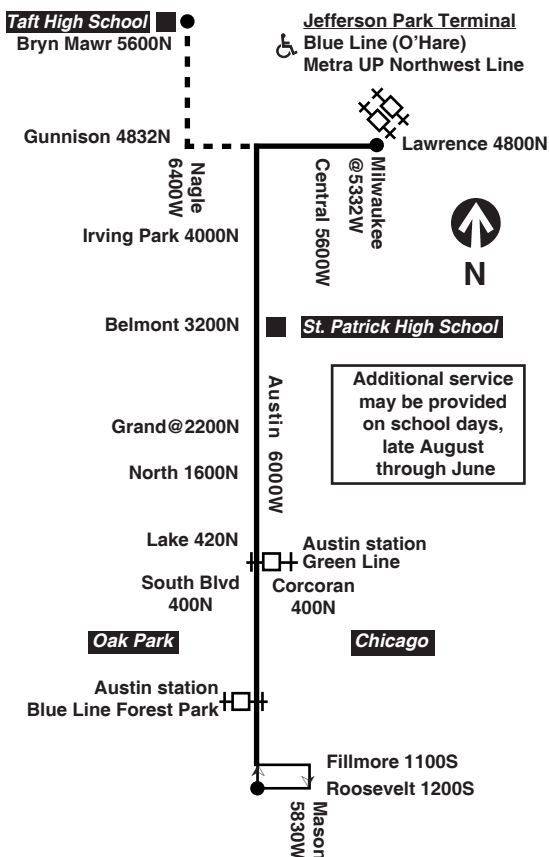

#91 Austin Taft High school service

Taft High School trips via Nagle operate on school days, late August through June

Northbound

Leave Austin/ Roosevelt	Austin/ Corcoran Green Line	Austin/ Belmont	Austin/ Lawrence	Arrive Bryn Mawr/ Nagle
6:35am	6:43am	7:01am	7:12am	7:19am
6:45	6:53	7:11	7:22	7:29

Chicago Transit Authority

Effective December 22, 2013

Monday thru Friday 91 Austin

Southbound

Leave Jefferson Park	Austin/ Lawrence	Austin/ Belmont	Austin/ South Blvd Green Line	Arrive Austin/ Roosevelt
4:30am	4:33am	4:41am	4:58am	5:05am
4:45	4:48	4:56	5:13	5:20
5:00	5:03	5:11	5:29	5:36
5:15	5:18	5:26	5:44	5:51
5:30	5:33	5:41	5:59	6:06
5:45	5:48	5:56	6:14	6:21
5:51	5:54	6:02	6:20	6:27
5:59	6:02	6:10	6:28	6:35
6:05	6:08	6:16	6:34	6:41
6:13	6:16	6:24	6:42	6:50
6:20	6:23	6:32	6:50	6:58
6:29	6:32	6:41	7:00	7:08
6:37	6:41	6:50	7:10	7:18
6:45	6:49	6:59	7:19	7:27
6:55	6:59	7:09	7:29	7:38
7:05	7:09	7:19	7:39	7:48
7:17	7:21	7:31	7:51	8:00
7:29	7:33	7:43	8:03	8:12
7:41	7:45	7:55	8:15	8:24
7:53	7:57	8:07	8:27	8:36
8:06	8:10	8:19	8:39	8:48
8:18	8:22	8:31	8:51	9:00
8:30	8:34	8:43	9:03	9:12
8:45	8:49	8:58	9:18	9:27
9:00	9:04	9:13	9:33	9:41
9:16	9:20	9:29	9:49	9:57