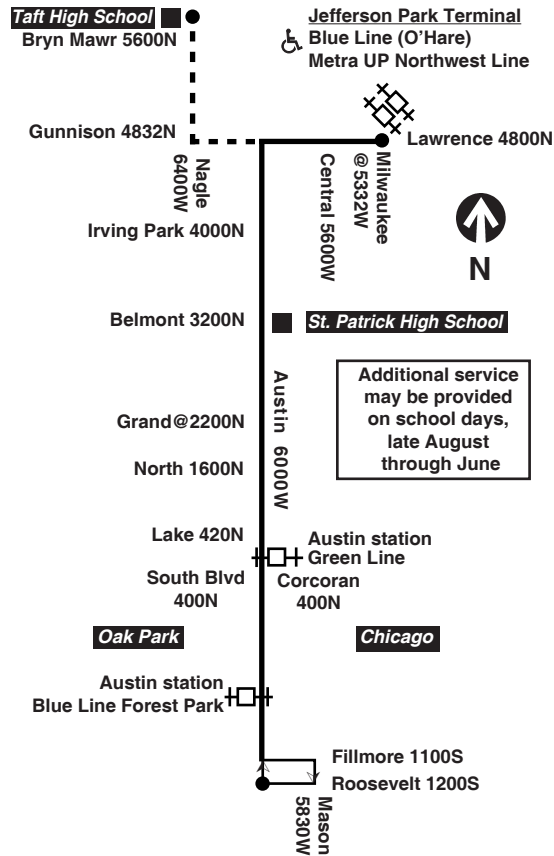

Southbound

Leave Taft High School	Austin/ Lawrence	Austin/ Belmont	Austin/ South Blvd Green Line	Arrive Austin/ Roosevelt
2:21W 3:17M	2:38pm 3:36	2:49pm 3:48	3:12pm 4:10	3:20pm 4:19

M - Operates Monday thru Friday except Wednesday
W - Operates on Wednesday only

transitchicago.com

Chicago Transit Authority

91

Austin

Effective December 28, 2014

transitchicago.com

Monday thru Friday

Southbound

Leave Jefferson Park	Austin/ Lawrence	Austin/ Belmont	Austin/ South Blvd Green Line	Arrive Austin/ Roosevelt
4:30am	4:33am	4:41am	4:58am	5:05am
4:45	4:48	4:56	5:13	5:20
5:00	5:03	5:11	5:29	5:36
5:15	5:18	5:26	5:44	5:51
5:30	5:33	5:41	5:59	6:06
5:45	5:48	5:56	6:14	6:21
5:51S	5:54	6:02	6:20	6:27
5:59	6:02	6:10	6:28	6:35
6:05S	6:08	6:16	6:34	6:41
6:13	6:16	6:24	6:42	6:50
6:20	6:23	6:32	6:50	6:58
6:29	6:32	6:41	7:00	7:08
6:37	6:41	6:50	7:10	7:18
6:45	6:49	6:59	7:19	7:27
6:55	6:59	7:09	7:29	7:38
7:05	7:09	7:19	7:39	7:48
7:17	7:21	7:31	7:51	8:00
7:29	7:33	7:43	8:03	8:12
7:41	7:45	7:55	8:15	8:24
7:53	7:57	8:07	8:27	8:36
8:06	8:10	8:19	8:39	8:48
8:18	8:22	8:31	8:51	9:00
8:30	8:34	8:43	9:03	9:12

B - trip leaves Belmont/Mason at time shown.

Operates on school days only

W - trip operates on Wednesdays, school days only

J - trip begins at Jefferson Park on Wednesdays only

Saturday

91 Austin

Southbound