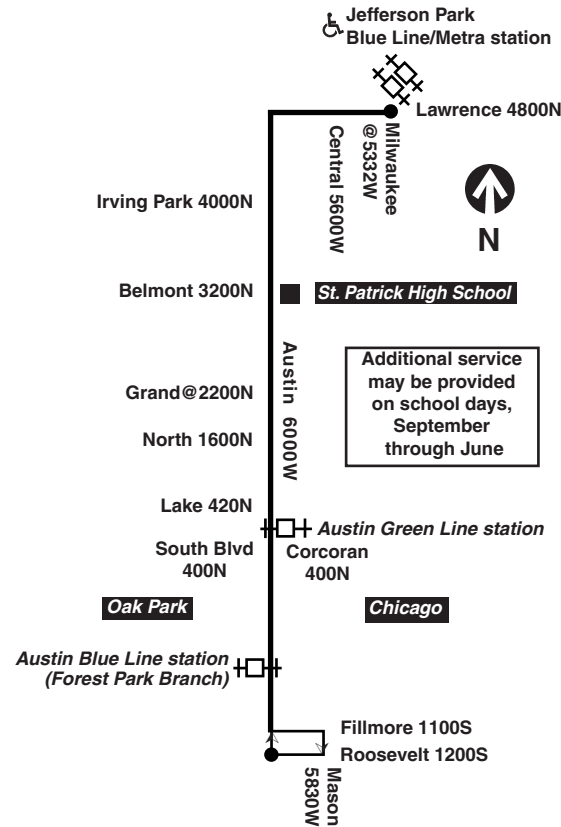

91 Austin

Effective Jun. 9, 2024

All CTA buses are accessible

transitchicago.com/bus/91

Monday thru Friday

#91 Austin

Southbound

LV Jefferson Park	Austin/Lawrence	Austin/Belmont	Austin Green Line	AR Austin/Roosevelt
4:15a	4:19a	4:27a	4:43a	4:50a
4:30	4:34	4:42	4:58	5:05
4:44	4:49	4:56	5:12	5:19
4:58	5:03	5:10	5:26	5:33
5:12	5:16	5:24	5:41	5:48
5:25	5:30	5:38	5:55	6:02
5:39	5:44	5:52	6:09	6:17
5:52	5:57	6:05	6:23	6:31
6:05	6:10	6:18	6:36	6:44
6:13	6:18	6:27	6:47	6:56
6:22	6:27	6:36	6:56	7:05
6:32	6:37	6:46	7:06	7:15
6:41	6:46	6:55	7:16	7:25
6:51	6:56	7:05	7:25	7:34
7:01	7:06	7:15	7:35	7:44
7:11	7:16	7:25	7:45	7:54
7:21	7:26	7:35	7:56	8:05
7:32	7:37	7:46	8:08	8:17
7:43	7:49	7:58	8:19	8:27
7:54	8:00	8:09	8:30	8:39
8:06	8:11	8:20	8:42	8:51
8:18	8:23	8:32	8:54	9:03
8:30	8:35	8:44	9:04	9:12
8:44	8:49	8:57	9:17	9:25
8:58	9:03	9:12	9:32	9:40
9:13	9:18	9:27	9:47	9:55
9:29	9:34	9:42	10:02	10:10
9:44	9:49	9:58	10:18	10:26