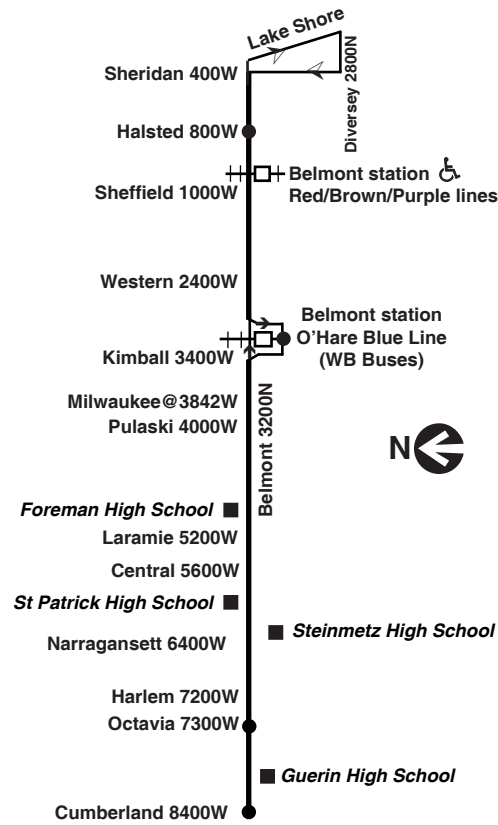

CTA Bike & Ride

Bicycle racks are available on the front exteriors of CTA buses. Bicycles can be placed on bicycle racks during normal hours of operation for each route. Racks accommodate two (2) bicycles at a time. Bicycles are also permitted on CTA trains during certain hours.

Please Stand Up & for Seniors and People with Disabilities
Federal law requires priority seating be designated for seniors and people with disabilities.

The schedules and other information in this timetable are subject to change. CTA does not assume responsibility for errors in timetables, nor for inconvenience or damage resulting from delayed trains or buses due to weather, traffic conditions, etc.

Supplementary service may be provided over portions of this route in addition to the trips shown. Please check destination signs and announcements when boarding buses.

CTA operating costs are funded in part through the Regional Transportation Authority, by the federal and state governments, and the City of Chicago and County of Cook.

For more information call the RTA Travel Information Center in Chicago: 312-836-7000. Open 5 a.m. until 1 a.m. every day.

Para obtener mayor información, en Español, llame al Centro de Información: 312-836-7000.

Chicago Transit Authority

Effective March 22, 2015

Additional service may be provided on school days, late August through June

N77 Night Owl Service
Halsted to Octavia

Monday thru Friday

Eastbound

Leave Cumberland /Belmont	Leave Octavia/ Belmont	Central/ Belmont	Cicero/ Belmont	Western/ Belmont	Halsted/ Belmont	Arrive Diversey/ Lake Shore
----	3:20 N	3:30am	3:34am	3:48am	3:56am	----
----	3:45 N	3:55	3:59	4:12	4:20	----
4:05am	4:09	4:19	4:25	4:39	4:47	----
----	----	----	4:44K	4:50	4:59	----
4:22	4:26	4:36	4:42	4:58	5:10	5:15am
----	----	----	5:01K	5:08	5:20	5:25
4:37	4:42	4:53	4:59	5:16	5:28	5:33
4:52	4:57	5:08	5:14	5:31	5:43	5:48
5:02	5:07	5:18	5:24	5:42	5:54	5:59
5:13	5:18	5:29	5:35	5:53	6:05	6:10
----	5:27	5:38	5:44	6:02	6:14	6:19
5:29	5:34	5:45	5:51	6:09	6:21	6:26
----	5:41	5:52	5:58	6:16	6:29	6:35
----	5:47	5:58	6:04	6:23	6:36	6:43
5:48	5:53	6:04	6:10	6:29	6:43	6:50
----	5:58	6:09	6:15	6:34	6:48	6:55
5:58	6:03	6:14	6:20	6:39	6:53	7:00
then every 6 to 10 minutes from Cumberland and every 3 to 5 minutes from Octavia until						
7:49	7:54	8:05	8:14	8:35	8:49	8:58
7:55	8:00	8:11	8:20	8:41	8:55	9:04
8:01	8:06	8:17	8:26	8:47	9:01	9:10
then every 6 to 11 minutes from Cumberland until						
12:13pm	12:18pm	12:31pm	12:38pm	12:57pm	1:12pm	1:18pm
----	----	----	12:55K	1:04	1:19	1:24
12:23	12:29	12:42	12:49	1:09	1:24	1:29
then every 9 to 17 minutes from Cumberland, every 4 to 10 minutes from Octavia and every 3 to 10 minutes from Kimball until						
2:31	2:37	2:50	2:58	3:18	3:32	3:38
2:37	2:43	2:56	3:04	3:24	3:38	3:44
2:43	2:49	3:02	3:10	3:30	3:44	3:50
----	----	----	3:13K	3:34	3:48	3:54
2:49	2:55	3:08	3:16	3:37	3:51	3:57
----	----	----	3:28K	3:37	3:51	3:57
2:56	3:02	3:15	3:23	3:44	3:58	4:04
----	3:09	3:22	3:30	3:51	4:05	4:11
3:10	3:16	3:29	3:37	3:58	4:12	4:18
----	----	----	3:52K	4:01	4:15	4:21
----	3:21	3:34	3:42	4:03	4:17	4:23
3:17	3:23	3:36	3:44	4:05	4:19	4:25
3:23	3:29	3:42	3:50	4:11	4:25	4:31
3:30	3:36	3:49	3:57	4:18	4:32	4:38
----	----	----	4:12K	4:21	4:35	4:41
3:37	3:43	3:56	4:04	4:25	4:39	4:45
3:44	3:50	4:03	4:10	4:31	4:45	4:51
then every 4 to 7 minutes from Cumberland until						
5:18	5:24	5:37	5:44	6:06	6:22	6:27
5:25	5:31	5:44	5:51	6:13	6:29	6:34
5:33	5:39	5:53	6:00	6:22	6:38	6:44
then every 10 to 11 minutes from Cumberland until						
6:58	7:03	7:13	7:20	7:42	7:58	8:05
7:10	7:15	7:25	7:31	7:51	8:06	8:13
then every 12 to 16 minutes from Cumberland until						
10:50	10:55	11:05	11:10	11:27	11:39	11:44
11:09	11:14	11:24	11:29	11:45	11:57	12:02am
11:30	11:35	11:45	11:50	12:06am	12:18am	12:23
11:52	11:57	12:07am	12:12am	12:28	12:40	12:45
12:16am	12:20am	12:29	12:34	12:49	12:58	----
12:46	12:50	12:59	1:04	1:18	1:26	----
1:16	1:20	1:29	1:34	1:47	1:55	----
1:46	1:50	1:59	2:04	2:17	2:25	----
2:16	2:20	2:29	2:34	2:47	2:55	----
----	2:50 N	2:59	3:04	3:17	3:25	----

77 Belmont

Westbound