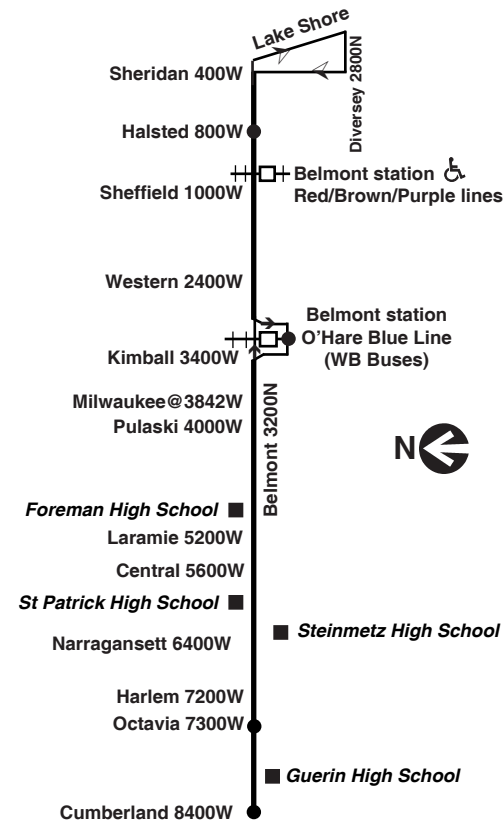

CTA Bike & Ride

Bicycle racks are available on the front exteriors of CTA buses. Bicycles can be placed on bicycle racks during normal hours of operation for each route. Racks accommodate two (2) bicycles at a time. Bicycles are also permitted on CTA trains during certain hours.

Please Stand Up & for Seniors and People with Disabilities

Federal law requires priority seating be designated for seniors and people with disabilities.

The schedules and other information in this timetable are subject to change. CTA does not assume responsibility for errors in timetables, nor for inconvenience or damage resulting from delayed trains or buses due to weather, traffic conditions, etc.

Supplementary service may be provided over portions of this route in addition to the trips shown. Please check destination signs and announcements when boarding buses.

CTA operating costs are funded in part through the Regional Transportation Authority, by the federal and state governments, and the City of Chicago and County of Cook.

For more information call the RTA Travel Information Center in Chicago: 312-836-7000. Open 5 a.m. until 1 a.m. every day.

Para obtener mayor información, en Español, llame al Centro de Información: 312-836-7000.

Chicago Transit Authority

Effective December 20, 2015

Additional service may be provided on school days, September through June

Monday thru Friday

Eastbound

Leave Cumberland /Belmont	Leave Octavia/ Belmont	Central/ Belmont	Kimball/ Belmont	Western/ Belmont	Halsted/ Belmont	Arrive Diversey/ Lake Shore
----	3:20 N	3:30am	3:42am	3:48am	3:56am	----
----	3:45 N	3:55	4:07	4:12	4:20	----
4:05am	4:09	4:19	4:34	4:39	4:47	----
----	----	----	4:44	4:50	4:59	----
4:21	4:26	4:36	4:51	4:58	5:10	5:15am
----	----	----	5:01	5:08	5:20	5:25
4:37	4:42	4:53	5:09	5:16	5:28	5:33
4:52	4:57	5:08	5:24	5:31	5:43	5:48
----	5:09	5:20	5:37	5:44	5:56	6:01
5:15	5:20	5:31	5:48	5:55	6:07	6:12
----	5:30	5:41	5:58	6:05	6:17	6:22
5:33	5:38	5:49	6:06	6:13	6:25	6:31
----	5:45	5:56	6:13	6:20	6:34	6:40
5:47	5:52	6:03	6:20	6:28	6:42	6:49

then every 2 to 6 minutes from Octavia and every 3 to 11 minutes from Cumberland until

7:32	7:37	7:48	8:10	8:18	8:32	8:41
----	7:41	7:52	8:14	8:22	8:36	8:45
7:40	7:45	7:56	8:18	8:26	8:40	8:49
----	7:49	8:00	8:22	8:30	8:44	8:53
7:49	7:54	8:05	8:27	8:35	8:49	8:58

then every 6 to 10 minutes from Cumberland until

12:13pm	12:18pm	12:31pm	12:49pm	12:57pm	1:12pm	1:18pm
----	----	----	12:55	1:04	1:19	1:24
12:23	12:29	12:42	1:00	1:09	1:24	1:29

then every 4 to 10 minutes from Kimball and every 9 to 10 minutes from Cumberland until

----	----	----	2:14	2:22	2:36	2:42
1:42	1:48	2:01	2:19	2:27	2:41	2:47
----	1:56	2:09	2:28	2:36	2:50	2:57
----	----	----	2:32	2:40	2:54	3:01
1:59	2:05	2:18	2:37	2:45	2:59	3:06
----	----	----	2:41	2:50	3:04	3:10
2:06	2:12	2:25	2:45	2:54	3:08	3:14
----	2:18	2:31	2:51	3:00	3:14	3:20
----	----	----	2:54	3:03	3:17	3:23
2:18	2:24	2:37	2:57	3:06	3:20	3:26
----	2:30	2:43	3:02	3:11	3:25	3:31
----	----	2:44	3:03	3:12	3:26	3:32
2:31	2:37	2:50	3:09	3:18	3:32	3:38

then every 3 to 7 minutes from Kimball and every 6 to 14 minutes from Cumberland until

3:10	3:16	3:29	3:49	3:58	4:12	4:18
3:17	3:23	3:36	3:56	4:05	4:19	4:25

then every 3 to 6 minutes to Kimball and every 6 to 7 minutes to Cumberland until

3:44	3:50	4:03	4:22	4:31	4:45	4:51
----	----	----	4:25	4:34	4:48	4:54
3:51	3:57	4:10	4:29	4:38	4:52	4:58

then every 5 to 11 minutes from Cumberland until

6:47	6:52	7:02	7:21	7:31	7:47	7:54
6:58	7:03	7:13	7:32	7:42	7:58	8:05
7:10	7:15	7:25	7:42	7:51	8:06	8:13

then every 12 to 16 minutes from Cumberland until

10:34	10:39	10:49	11:04	11:11	11:23	11:28
10:50	10:55	11:05	11:20	11:27	11:39	11:44
11:09	11:14	11:24	11:38	11:45	11:57	12:02am
11:30	11:35	11:45	11:59	12:06am	12:18am	12:23
11:52	11:57	12:07am	12:21am	12:28	12:40	12:45
12:16am	12:20am	12:29	12:42	12:49	12:58	----
12:46	12:50	12:59	1:12	1:18	1:26	----
1:16	1:20	1:29	1:41	1:47	1:55	----
1:46	1:50	1:59	2:11	2:17	2:25	----

am light face pm bold face

77 Belmont

Westbound

Leave Diversey/ Lake Shore	Halsted/ Belmont	Western/ Belmont	Kimball/ Belmont	Cicero/ Belmont	Central/ Belmont	Arrive Cumberland /Belmont
----	3:02 N	3:13am	3:22am	3:29am	3:34am	3:41B
----	3:32	3:41	3:50	3:58	4:03	4:15
----	4:02	4:11	4:20	4:28	4:33	4:45
----	4:32	4:41	4:50	4:59	5:04	5:16
----	4:53	5:02	5:11	5:20	5:25	5:37
----	5:11	5:20	5:29	5:38	5:43	5:55
5:20am	5:27	5:36	5:45	5:54	5:59	6:11
5:35	5:42	5:51	6:00	6:09	6:15	6:28