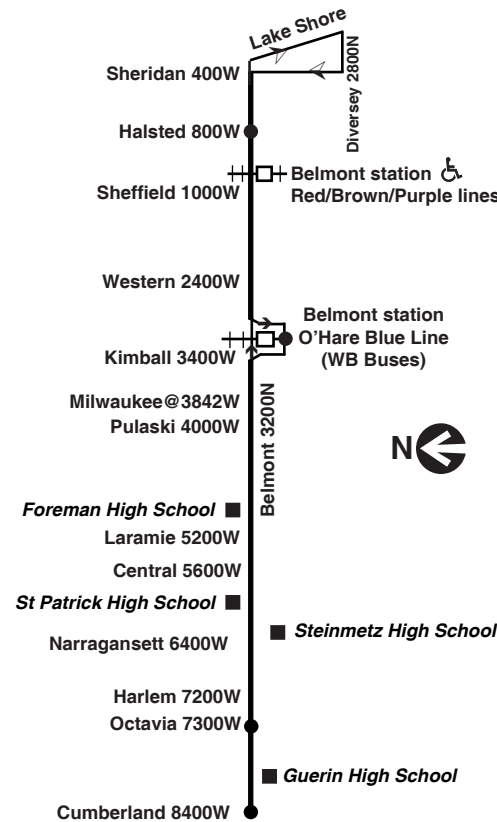

transitchicago.com 

**Chicago Transit Authority**

**77**   
**Belmont**

Effective June 17, 2018

Additional service may be provided on school days, September through June

 **N77 Night Owl Service**  
**Halsted to Octavia**

then every 10 to 12 minutes to Diversey/Lake Shore until

Table with 7 columns: Leave, Cumberland/Belmont, Central/Belmont, Cicero/Belmont, Kimball/Belmont, Western/Belmont, Halsted/Belmont, Arrive, Diversey/Lake Shore. Rows show departure and arrival times from 7:45 to 11:58.

then every 11 to 15 minutes from Diversey/Lake Shore until

Table with 7 columns: Leave, Diversey/Lake Shore, Halsted/Belmont, Western/Belmont, Kimball/Belmont, Cicero/Belmont, Central/Belmont, Arrive, Cumberland/Belmont. Rows show departure and arrival times from 11:32 to 2:50B.

then every 12 minutes to Cumberland until

Table with 7 columns: Leave, Diversey/Lake Shore, Halsted/Belmont, Western/Belmont, Kimball/Belmont, Cicero/Belmont, Central/Belmont, Arrive, Cumberland/Belmont. Rows show departure and arrival times from 5:00 to 12:00pm.