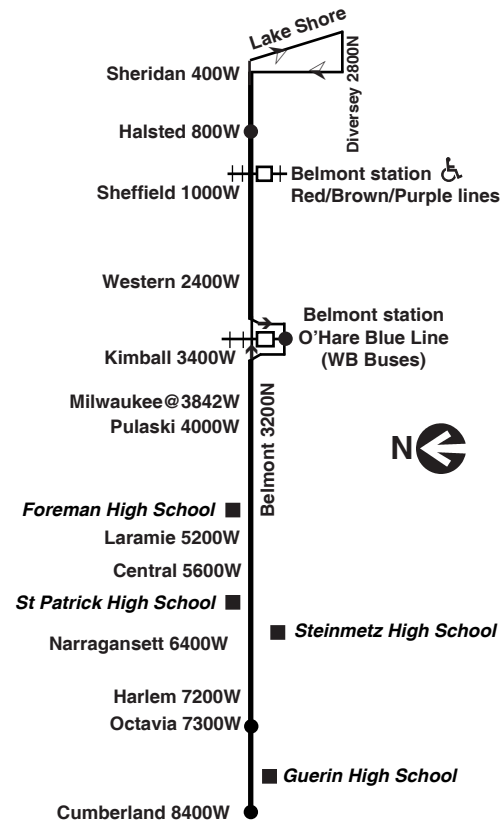

CTA Bike & Ride

Bicycle racks are available on the front exteriors of CTA buses. Bicycles can be placed on bicycle racks during normal hours of operation for each route. Racks accommodate two (2) bicycles at a time. Bicycles are also permitted on CTA trains during certain hours.

Please Stand Up **for Seniors and People with Disabilities**
Federal law requires priority seating be designated for seniors and people with disabilities.

The schedules and other information in this timetable are subject to change. CTA does not assume responsibility for errors in timetables, nor for inconvenience or damage resulting from delayed trains or buses due to weather, traffic conditions, etc.

Supplementary service may be provided over portions of this route in addition to the trips shown. Please check destination signs and announcements when boarding buses.

CTA operating costs are funded in part through the Regional Transportation Authority, by the federal and state governments, and the City of Chicago and County of Cook.

For more information call the RTA Travel Information Center in Chicago: 312-836-7000. Open 6am until 7pm, Monday thru Saturday.

Para obtener mayor información, en Español, llame al Centro de Información: 312-836-7000.

Chicago Transit Authority

77
Belmont

Effective December 20, 2020

Additional service may be provided on school days, September through June

N77 Night Owl Service
Halsted to Octavia

Monday thru Friday

Eastbound

Leave Belmont/Cumberland	Leave Belmont/Octavia	Belmont/Central	Belmont/Kimball	Belmont/Western	Belmont/Halsted	Arrive Diversey/Lake Shore
----	3:20 N	3:30am	3:42am	3:48am	3:56am	----
----	3:45 N	3:55	4:07	4:12	4:20	----
4:05am	4:09	4:19	4:34	4:39	4:47	----
----	----	----	4:44	4:50	4:59	----
4:21	4:26	4:36	4:51	4:58	5:10	5:15am
----	----	----	5:01	5:08	5:20	5:25
4:37	4:42	4:53	5:09	5:16	5:28	5:33
4:52	4:57	5:08	5:24	5:31	5:43	5:48
----	5:09	5:20	5:37	5:44	5:56	6:01
5:15	5:20	5:31	5:48	5:55	6:07	6:12

then every 3 to 9 minutes from Cumberland and every 6 to 10 minutes from Octavia until

6:12	6:17	6:28	6:45	6:53	7:07	7:14
----	6:22	6:33	6:50	6:58	7:12	7:19
6:22	6:27	6:38	6:57	7:05	7:19	7:26
----	6:30	6:41	7:00	7:08	7:22	----
----	6:31	6:42	7:01	7:09	7:23	7:30
6:35	6:40	6:51	7:10	7:18	7:32	7:39

then every 9 minutes from Cumberland and every 4 to 5 minutes from Kimball until

7:29	7:34	7:45	8:07	8:15	8:29	8:38
----	7:38	7:49	8:11	8:19	8:33	8:42
7:38	7:43	7:54	8:16	8:24	8:38	8:47

then every 5 to 10 minutes from Cumberland until

then every 9 minutes from Cumberland and every 3 to 6 minutes from Kimball until

3:52	3:58	4:11	4:30	4:39	4:53	4:59
----	----	4:17	4:36	4:45	4:59	5:05
4:04	4:10	4:23	4:42	4:51	5:06	5:11

then every 6 to 13 minutes from Cumberland until

7:36	7:41	7:51	8:08	8:16	8:31	8:38
7:50	7:55	8:05	8:21	8:29	8:44	8:51
8:04	8:09	8:19	8:35	8:43	8:57	9:04

then every 15 to 19 minutes from Cumberland until

11:09	11:14	11:24	11:38	11:45	11:57	12:02am
11:30	11:35	11:45	11:59	12:06am	12:18am	12:23
11:52	11:57	12:07am	12:21am	12:28	12:40	12:45
12:16am	12:20am	12:29	12:42	12:49	12:58	----
12:46	12:50	12:59	1:12	1:18	1:26	----
1:16	1:20	1:29	1:41	1:47	1:55	----
1:46	1:50	1:59	2:11	2:17	2:25	----
2:16	2:20	2:29	2:41	2:47	2:55	----
----	2:50 N	2:59	3:11	3:17	3:25	----

S - trip begins at Belmont/Mason at time shown on school days only
am light face **pm bold face**

77 Belmont

Westbound

Leave Diversey/Lake Shore	Belmont/Halsted	Belmont/Western	Belmont/Kimball	Belmont/Cicero	Belmont/Octavia	Arrive Belmont/Cumberland
----	3:02 N	3:13am	3:22am	3:29am	3:41am	----
----	3:32	3:41	3:50	4:11	4:15am	----
----	4:02	4:11	4:20	4:28	4:41	4:45
----	4:32	4:41	4:50	4:59	5:12	5:16
----	4:53	5:02	5:11	5:20	5:33	5:37
----	5:11	5:20	5:29	5:38	5:51	5:55
5:20am	5:27	5:36	5:45	5:54	6:07	6:11
5:35	5:42	5:51	6:00	6:09	6:23	6:28
5:46	5:53	6:02	6:11	6:20	6:34	6:39

then every 6 to 11 minutes to Cumberland until

7:11	7:20	7:32	7:43	7:54	8:11	8:16
7:17	7:26	7:38	7:49	8:00	----	----
7:23	7:32	7:44	7:55	8:06	8:23	8:28

then every 5 to 6 minutes to Kimball, and every 5 to 13 minutes to Cumberland until