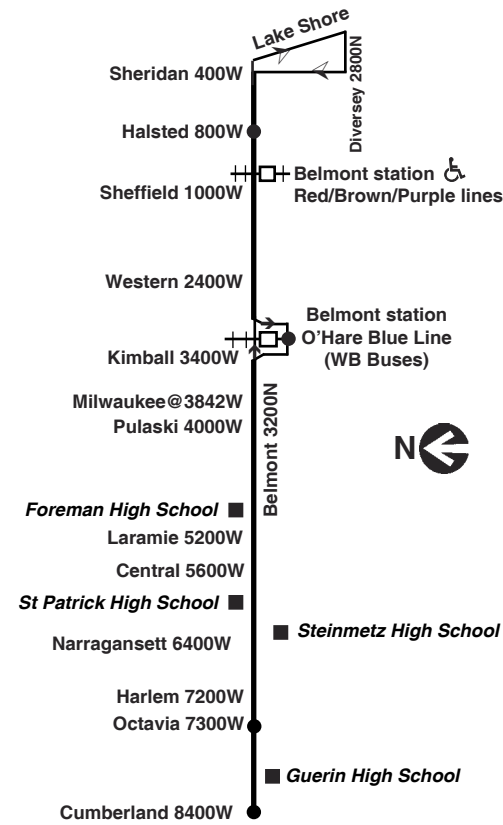

CTA Bike & Ride

Bicycle racks are available on the front exteriors of CTA buses. Bicycles can be placed on bicycle racks during normal hours of operation for each route. Racks accommodate two (2) bicycles at a time. Bicycles are also permitted on CTA trains during certain hours.

Please Stand Up &

for Seniors and People with Disabilities
Federal law requires priority seating be designated for seniors and people with disabilities.

The schedules and other information in this timetable are subject to change. CTA does not assume responsibility for errors in timetables, nor for inconvenience or damage resulting from delayed trains or buses due to weather, traffic conditions, etc.

Supplementary service may be provided over portions of this route in addition to the trips shown. Please check destination signs and announcements when boarding buses.

CTA operating costs are funded in part through the Regional Transportation Authority, by the federal and state governments, and the City of Chicago and County of Cook.

For more information call the RTA Travel Information Center in Chicago: 312-836-7000. Open 6am until 7pm, Monday thru Saturday.

Para obtener mayor información, en Español, llame al Centro de Información: 312-836-7000.

Chicago Transit Authority

Belmont

Effective August 21, 2022

Additional service may be provided on school days, September through June

Monday thru Friday

Eastbound

Leave Belmont/ Cumberland	Leave Belmont/ Octavia	Belmont/ Central	Belmont/ Kimball	Belmont/ Western	Belmont/ Halsted	Arrive Diversey/ Lake Shore
-----	3:20N	3:30am	3:42am	3:48am	3:56am	-----
-----	3:45N	3:55	4:07	4:12	4:20	-----
4:05am	4:09	4:19	4:34	4:39	4:47	-----
-----	-----	-----	4:44	4:50	4:59	-----
4:21	4:26	4:36	4:51	4:58	5:10	5:15am
-----	-----	-----	5:01	5:08	5:20	5:25
4:37	4:42	4:53	5:09	5:16	5:28	5:33
4:52	4:57	5:08	5:24	5:31	5:43	5:48
-----	5:09	5:20	5:37	5:44	5:56	6:01
5:15	5:20	5:31	5:48	5:55	6:07	6:12
-----	5:30	5:41	5:58	6:05	6:17	6:22
5:34	5:39	5:50	6:07	6:14	6:27	6:32
then every 9 to 18 minutes from Cumberland and every 3 to 9 minutes from Octavia until						
8:54	8:59	9:10	9:29	9:37	9:53	9:59
-----	9:08	9:19	9:38	9:46	10:01	10:07
9:13	9:18	9:29	9:48	9:56	10:11	10:17
then every 8 to 11 minutes from Cumberland until						
12:17pm	12:23pm	12:35pm	12:53pm	1:02pm	1:17pm	1:22pm
-----	-----	12:44	1:02	1:11	1:26	1:31
12:33	12:39	12:52	1:10	1:19	1:34	1:39
-----	-----	12:59	1:17	1:26	1:41	1:46
12:48	12:54	1:07	1:25	1:34	1:49	1:54
12:55	1:01	1:14	1:32	1:41	1:56	2:01
-----	-----	1:22	1:40	1:48	2:03	2:08
-----	-----	1:29	1:47	1:55	2:10	2:15
1:17	1:23	1:36	1:54	2:02	2:17	2:22
1:23	1:29	1:42	2:00	2:08	2:23	2:28
-----	-----	1:47	2:05	2:13	2:28	2:33
1:34	1:40	1:53	2:11	2:19	2:33	2:39
-----	-----	1:58	2:16	2:24	2:38	2:44
1:45	1:51	2:04	2:23	2:31	2:45	2:52
-----	-----	2:09	2:28	2:35	2:49	2:57
-----	-----	-----	2:28	2:36	2:50	2:57
1:56	2:02	2:15	2:34	2:42	2:56	3:03
then every 5 to 13 minutes from Cumberland and every 3 to 6 minutes from Kimball until						
4:01	4:07	4:20	4:39	4:48	5:03	5:08
-----	-----	4:25	4:44	4:53	5:08	5:13
4:11	4:17	4:30	4:49	4:58	5:13	5:18
4:16	4:22	4:35	4:54	5:03	5:18	5:23
-----	-----	4:40	4:59	5:08	5:23	5:28
4:26	4:32	4:45	5:04	5:13	5:28	5:33
then every 6 to 13 minutes from Cumberland until						
7:23	7:28	7:38	7:55	8:04	8:19	8:26
7:36	7:41	7:51	8:08	8:16	8:31	8:38
7:50	7:55	8:05	8:21	8:29	8:44	8:51
8:04	8:09	8:19	8:35	8:43	8:57	9:04
8:19	8:24	8:34	8:49	8:57	9:11	9:18
8:34	8:39	8:49	9:04	9:11	9:23	9:28
8:49	8:54	9:04	9:19	9:26	9:38	9:43
9:04	9:09	9:19	9:34	9:41	9:53	9:58
9:19	9:24	9:34	9:49	9:56	10:08	10:13
9:34	9:39	9:49	10:04	10:11	10:23	10:28
9:49	9:54	10:04	10:19	10:26	10:38	10:43
10:04	10:09	10:19	10:34	10:41	10:53	10:58
10:19	10:24	10:34	10:49	10:56	11:08	11:13
10:34	10:39	10:49	11:04	11:11	11:23	11:28
10:50	10:55	11:05	11:20	11:27	11:39	11:44
11:09	11:14	11:24	11:38	11:45	11:57	12:02am
11:30	11:35	11:45	11:59	12:06am	12:18am	12:23
11:52	11:57	12:07am	12:21am	12:28	12:40	12:45
12:16am	12:20am	12:29	12:42	12:49	12:58	-----
12:46	12:50	12:59	1:12	1:18	1:26	-----
-----	1:16	1:20	1:29	1:41	1:47	-----
1:46	1:50	1:59	2:11	2:17	2:25	-----
2:16	2:20	2:29	2:41	2:47	2:55	-----
-----	2:50N	2:59	3:11	3:17	3:25	-----

am light face pm bold face

77 Belmont

Westbound