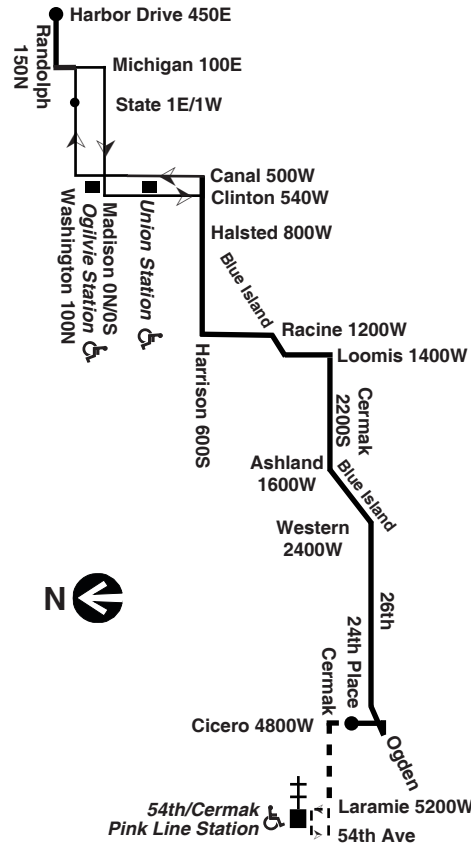

Bicycle racks are installed on the front of all CTA buses and are allowed on CTA trains during certain hours. See our Bike & Ride brochure or webpage for help on how to use racks and more.

Know before you go: Get alerts from us by text or e-mail about planned service changes every week or instant alerts for unplanned reroutes and disruptions. Sign up for CTA Updates today at transitchicago.com/updates.

60 Blue Island/26th

Effective Jan. 8, 2023

N60 overnight (owl) service between Washington/State and 54th/Cermak Pink Line station
All CTA buses are accessible

transitchicago.com/bus/60

Monday thru Friday

Eastbound

C - trip begins/ends at 54th/Cermak Pink Line station at time shown
R - trip ends at Roosevelt/Racine at time shown