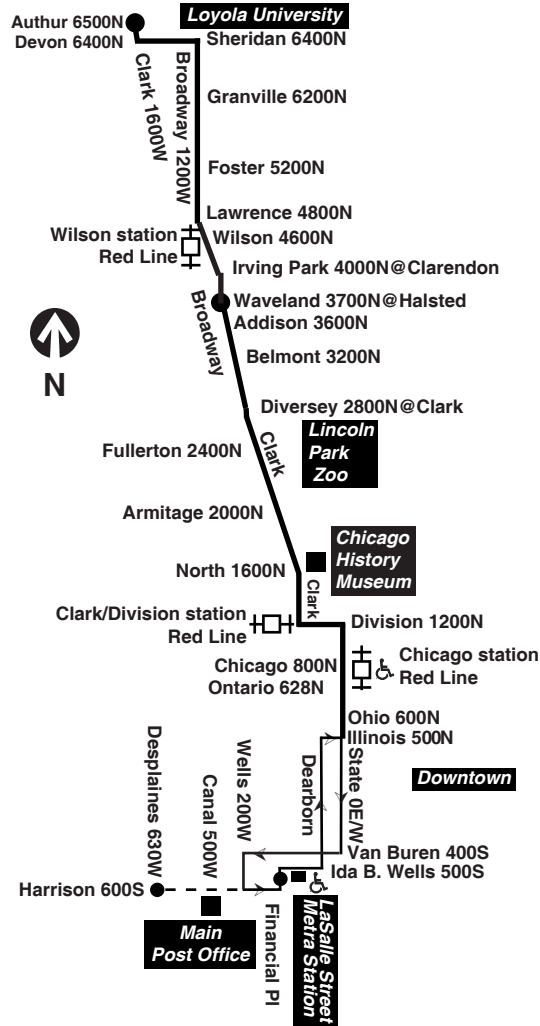

CTA Bike & Ride

Bicycle racks are available on the front exteriors of CTA buses. Bicycles can be placed on bicycle racks during normal hours of operation for each route. Racks accommodate two (2) bicycles at a time. Bicycles are also permitted on CTA trains during certain hours.

Please Stand Up

for Seniors and People with Disabilities
Federal law requires priority seating be designated for seniors and people with disabilities.

The schedules and other information in this timetable are subject to change. CTA does not assume responsibility for errors in timetables, nor for inconvenience or damage resulting from delayed trains or buses due to weather, traffic conditions, etc.

Supplementary service may be provided over portions of this route in addition to the trips shown. Please check destination signs and announcements when boarding buses.

CTA operating costs are funded in part through the Regional Transportation Authority, by the federal and state governments, and the City of Chicago and County of Cook.

For more information call the RTA Travel Information Center in Chicago: 312-836-7000. Open 6am until 7pm, Monday thru Saturday.

Para obtener mayor información, en Español, llame al Centro de Información: 312-836-7000.

Chicago Transit Authority

36
Broadway

Effective December 20, 2020

Monday thru Friday

36 Broadway

Northbound

Leave Financial/Ida B. Wells	State/Chicago	Clark/Diversey	Broadway/Waveland	Broadway/Foster	Arrive Clark/Arthur
4:57am	5:09am	5:23am	5:29am	5:38am	5:48am
5:19	5:31	5:45	5:51	6:00	6:10
5:40	5:53	6:08	6:14	6:24	6:35
6:00	6:12	6:28	6:34	6:45	6:57
6:19	6:32	6:48	6:55	7:07	7:20
6:36	6:50	7:07	7:14	7:27	7:40
6:52	7:07	7:24	7:31	7:45	7:59
7:08	7:24	7:43	7:51	8:05	8:19
7:24	7:41	8:00	8:09	8:24	8:38
7:39	7:56	8:15	8:24	8:39	8:53
7:53	8:10	8:29	8:38	8:53	9:07
8:06	8:24	8:43	8:50	9:05	9:20

then every 12 to 13 minutes until

10:57	11:14	11:35	11:44	12:01pm	12:18pm
11:08	11:26	11:47	11:57	12:15	12:32
11:20	11:38	11:59	12:09pm	12:27	12:44
11:31	11:49	12:11pm	12:20	12:39	12:56
11:43	12:01pm	12:22	12:32	12:50	1:07

then every 0 to 11 minutes until

am light face pm bold face

Southbound

Leave Clark/Arthur	Broadway/Foster	Broadway/Waveland	Clark/Diversey	State/Chicago	Arrive Financial/Ida B. Wells
4:00am	4:09am	4:18am	4:24am	4:29am	4:51am
4:20	4:29	4:38	4:44	4:59	5:11
4:39	4:48	4:58	5:05	5:21	5:34
4:57	5:06	5:16	5:23	5:40	5:53
5:14	5:24	5:34	5:41	5:59	6:13
5:30	5:40	5:50	5:58	6:15	6:29
5:45	5:55	6:06	6:13	6:31	6:46
5:59	6:09	6:20	6:27	6:46	7:01
6:12	6:23	6:34	6:42	7:01	7:16
6:25	6:36	6:47	6:56	7:16	7:32
6:36	6:48	6:59	7:07	7:29	7:45
6:46	6:58	7:10	7:19	7:41	7:59
6:54	7:07	7:19	7:28	7:51	8:08
7:01	7:14	7:27	7:37	8:00	8:19
7:08	7:22	7:35	7:46	8:09	8:28
7:15	7:29	7:42	7:53	8:17	8:35
7:22	7:36	7:49	8:01	8:26	8:45
7:29	7:43	7:57	8:10	8:34	8:54
7:37	7:51	8:05	8:18	8:42	9:02
7:46	8:00	8:14	8:27	8:51	9:11
7:58	8:12	8:26	8:39	9:03	9:23
8:12	8:26	8:40	8:52	9:17	9:36
8:26	8:41	8:55	9:06	9:30	9:48
8:40	8:55	9:10	9:21	9:43	10:02
8:54	9:10	9:24	9:35	9:56	10:14
9:08	9:24	9:38	9:48	10:10	10:27
9:21	9:37	9:51	10:01	10:23	10:40
9:33	9:49	10:03	10:13	10:35	10:52
9:45	10:01	10:15	10:25	10:47	11:04
9:56	10:13	10:28	10:39	11:01	11:19
10:08	10:25	10:40	10:51	11:13	11:31

then every 10 to 12 minutes until

2:46pm	3:02pm	3:19pm	3:30pm	3:53pm	4:13pm
2:56	3:13	3:30	3:41	4:04	4:25
3:07	3:24	3:40	3:52	4:15	4:36
3:17	3:35	3:51	4:03	4:27	4:48
3:28	3:45	4:02	4:13	4:37	5:00
3:39	3:56	4:13	4:24	4:48	5:11
3:51	4:08	4:25	4:36	5:00	5:23
4:03	4:20	4:37	4:48	5:12	5:35
4:15	4:32	4:49	5:00	5:24	5:47
4:27	4:44	5:01	5:12	5:36	5:59
4:39	4:56	5:13	5:25	5:50	6:11
4:51	5:08	5:25	5:37	6:02	6:23
5:03	5:21	5:38	5:50	6:14	6:34
5:16	5:34	5:50	6:02	6:26	6:45
5:30	5:47	6:04	6:16	6:40	6:58
5:44	6:01	6:17	6:29	6:52	7:10
5:58	6:15	6:31	6:43	7:06	7:23
6:13	6:30	6:46	6:58	7:21	7:38
6:28	6:45	7:00	7:12	7:35	7:51
6:43	7:00	7:15	7:27	7:50	8:06
6:58	7:15	7:30	7:42	8:05	8:21
7:13	7:30	7:45	7:57	8:26	8:43
7:27	7:44	8:00	8:12	8:37	8:54
7:41	7:58	8:13	8:25	8:48	9:04
8:03	8:18	8:32	8:44	9:05	9:22
8:24	8:38	8:52	9:03	9:23	9:39
8:46	8:59	9:12	9:23	9:42	9:58
9:07	9:20	9:33	9:43	10:02	10:18
9:29	9:41	9:53	10:03	10:22	10:39H
9:51	10:03	10:14	10:24	10:42	11:00H
10:13	10:25	10:37	10:46	11:03	11:21H
10:35	10:46	10:58	11:06	11:23	11:41H
10:57	11:07	11:19	11:27	11:44	12:02H
11:20	11:31	11:42	11:49	12:05am	12:23H