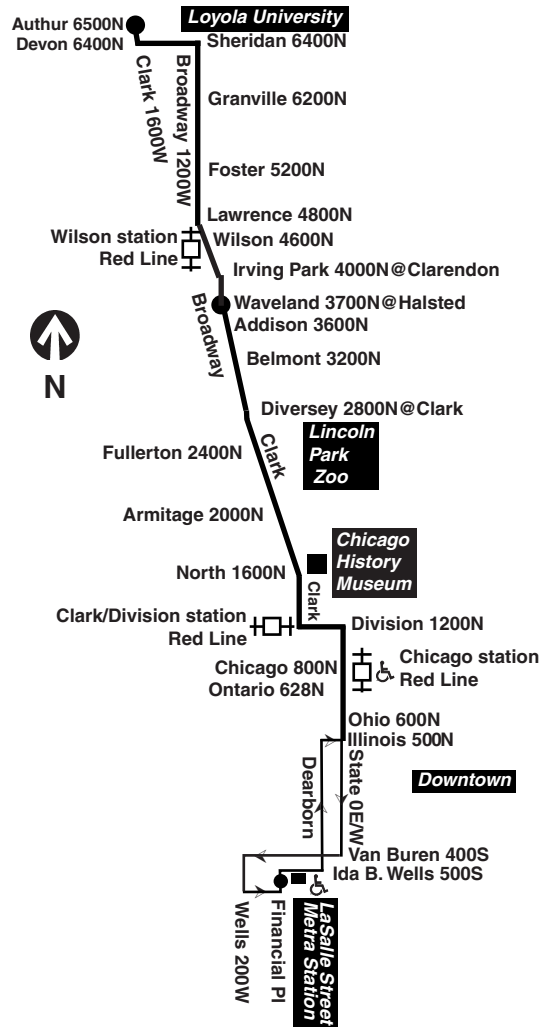

36 Broadway

Effective Aug. 25, 2024

All CTA buses are accessible

transitchicago.com/bus/36

Monday thru Friday

Northbound

LV Financial/ Ida B. Wells	State/ Chicago	Clark/ Diversey	Broadway/ Waveland	Broadway/ Foster	AR Clark/ Arthur
4:57a	5:09a	5:23a	5:29a	5:38a	5:48a
5:19	5:31	5:45	5:51	6:00	6:10
5:40	5:53	6:08	6:14	6:24	6:35
6:00	6:12	6:28	6:34	6:45	6:57
6:19	6:32	6:48	6:55	7:07	7:20
6:36	6:50	7:07	7:14	7:27	7:40
6:52	7:07	7:24	7:31	7:45	7:59
7:08	7:24	7:43	7:51	8:05	8:19
7:24	7:41	8:00	8:09	8:24	8:38
7:39	7:56	8:15	8:24	8:39	8:53
7:53	8:10	8:29	8:38	8:53	9:07
8:06	8:24	8:43	8:50	9:05	9:20
8:18	8:35	8:54	9:02	9:17	9:31
8:29	8:47	9:06	9:14	9:29	9:44
8:41	8:59	9:19	9:27	9:43	9:58
8:53	9:11	9:31	9:40	9:56	10:12
9:06	9:24	9:44	9:53	10:09	10:25

C - trip ends at Clark/Devon at time shown

#36 Broadway

Southbound

LV Clark/ Arthur	Broadway/ Foster	Broadway/ Waveland	Clark/ Diversey	State/ Chicago	AR Financial/ Ida B. Wells
4:00a	4:09a	4:18a	4:24a	4:39a	4:51a
4:20	4:29	4:38	4:44	4:59	5:11
4:39	4:48	4:58	5:05	5:21	5:34
4:57	5:06	5:16	5:23	5:40	5:53
5:14	5:24	5:34	5:41	5:59	6:13
5:30	5:40	5:50	5:58	6:15	6:29
5:45	5:55	6:06	6:13	6:31	6:46
5:59	6:09	6:20	6:27	6:46	7:01
6:12	6:23	6:34	6:42	7:01	7:16
6:25	6:36	6:47	6:56	7:16	7:32
6:36	6:48	6:59	7:07	7:29	7:45
6:46	6:58	7:10	7:19	7:41	7:59
6:54	7:07	7:19	7:28	7:51	8:08
7:01	7:14	7:27	7:37	8:00	8:19
7:08	7:22	7:35	7:46	8:09	8:28
7:15	7:29	7:42	7:53	8:17	8:35
7:22	7:36	7:49	8:01	8:26	8:45
7:29	7:43	7:57	8:10	8:34	8:54
7:37	7:51	8:05	8:18	8:42	9:02
7:46	8:00	8:14	8:27	8:51	9:11
7:58	8:12	8:26	8:39	9:03	9:23