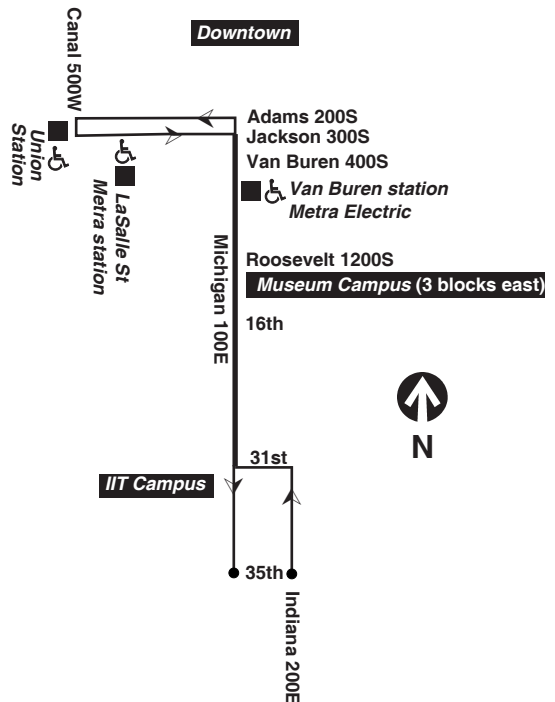

CTA Bike & Ride

Bicycle racks are available on the front exteriors of CTA buses. Bicycles can be placed on bicycle racks during normal hours of operation for each route. Racks accommodate two (2) bicycles at a time. Bicycles are also permitted on CTA trains during certain hours.

Please Stand Up ♿

for Seniors and People with Disabilities

Federal law requires priority seating be designated for seniors and people with disabilities.

The schedules and other information in this timetable are subject to change. CTA does not assume responsibility for errors in timetables, nor for inconvenience or damage resulting from delayed trains or buses due to weather, traffic conditions, etc.

CTA operating costs are funded in part through the Regional Transportation Authority, by the federal and state governments, and the City of Chicago and County of Cook.

For more information call the RTA Travel Information Center in Chicago: 312-836-7000. Open 5 a.m. until 1 a.m. every day.

Para obtener mayor información, en Español, llame al Centro de Información: 312-836-7000.

Chicago Transit Authority

Bronzeville/Union Station

Effective September 2, 2014