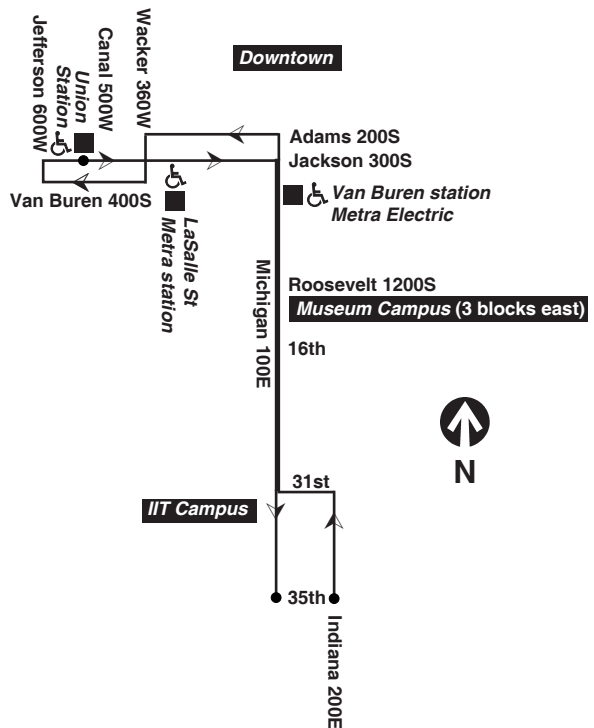

CTA Bike & Ride

Bicycle racks are available on the front exteriors of CTA buses. Bicycles can be placed on bicycle racks during normal hours of operation for each route. Racks accommodate two (2) bicycles at a time. Bicycles are also permitted on CTA trains during certain hours.

Please Stand Up ♿

for Seniors and People with Disabilities

Federal law requires priority seating be designated for seniors and people with disabilities.

The schedules and other information in this timetable are subject to change. CTA does not assume responsibility for errors in timetables, nor for inconvenience or damage resulting from delayed trains or buses due to weather, traffic conditions, etc.

CTA operating costs are funded in part through the Regional Transportation Authority, by the federal and state governments, and the City of Chicago and County of Cook.

For more information call the RTA Travel Information Center in Chicago: 312-836-7000. Open 5 a.m. until 1 a.m. every day.

Para obtener mayor información, en Español, llame al Centro de Información: 312-836-7000.

Chicago Transit Authority

Bronzeville/Union Station

Effective September 5, 2016