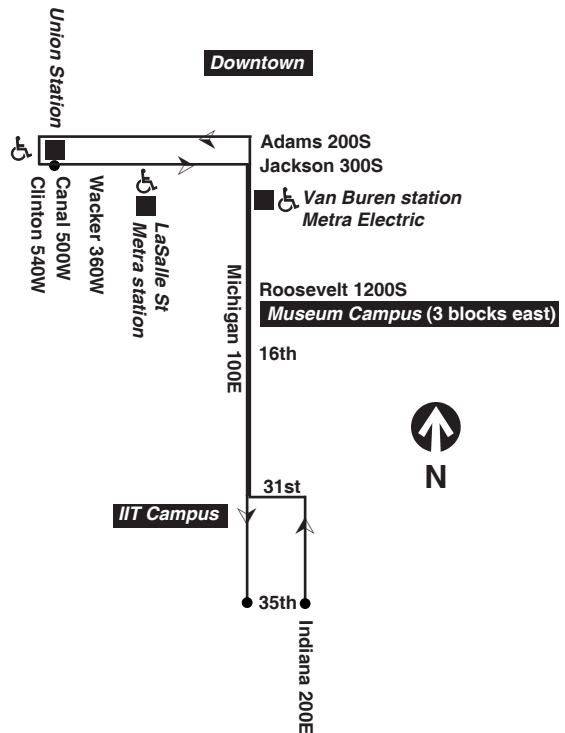

Para obtener mayor información, en Español, llame al Centro de Información: 312-836-7000.

Chicago Transit Authority

Bronzeville/Union Station

Effective March 27, 2017

Monday thru Friday

1 Bronzeville/Union Station

Northbound

Leave 35th/ Indiana	16th/ Michigan	Van Buren/ Michigan	Arrive Wacker/ Adams	Arrive Union Station
5:40am	5:49am	5:57am	6:04am	6:06am
5:55	6:05	6:12	6:19	6:21
6:10	6:20	6:28	6:36	6:38
6:24	6:34	6:42	6:50	6:52
6:37	6:48	6:56	7:05	7:07
6:48	6:59	7:07	7:17	7:19
6:57	7:08	7:17	7:27	----
7:06	7:17	7:26	7:36	7:38
7:14	7:25	7:34	7:44	----
7:22	7:33	7:42	7:52	7:54
7:30	7:41	7:50	8:00	----
7:37	7:48	7:57	8:07	----
7:44	7:55	8:04	8:14	8:16
7:51	8:03	8:12	8:22	----
7:58	8:10	8:20	8:30	8:32
8:05	8:18	8:27	8:37	----
8:14	8:26	8:36	8:46	8:48
8:24	8:36	8:46	8:56	----
8:35	8:47	8:56	9:06	----
8:48	8:58	9:07	9:16	----
9:06	9:15	9:23	9:31	----
then no service until				
2:25pm	2:34pm	2:42pm	2:50pm	2:52pm
2:45	2:54	3:02	3:11	3:13
3:05	3:14	3:23	3:32	3:34
3:25	3:34	3:43	3:52	3:54
3:40	3:49	3:58	4:07	4:09
3:55	4:04	4:13	4:22	4:24
4:10	4:19	4:28	4:37	4:39
4:25	4:34	4:43	4:52	4:54
4:40	4:49	4:58	5:07	5:09
4:55	5:04	5:13	5:22	5:24
5:10	5:19	5:27	5:36	5:38
5:25	5:34	5:42	5:50	5:52
5:40	5:49	5:57	6:05	6:07
5:55	6:04	6:12	6:20	6:22
6:15	6:24	6:32	6:40	6:42

Southbound

Leave Union Station	Van Buren/ Michigan	16th/ Michigan	Arrive 35th/ Michigan
6:10am	6:20am	6:27am	6:35am
6:26	6:36	6:43	6:51
6:43	6:53	7:00	7:08
6:58	7:08	7:15	7:23
7:13	7:23	7:30	7:38
7:28	7:39	7:46	7:54
7:44	7:56	8:02	8:10
8:01	8:14	8:20	8:28
8:21	8:34	8:40	8:49
8:41	8:52	9:00	9:10
9:01	9:12	9:20	9:30
then no service until			
3:00pm	3:12pm	3:20pm	3:30pm
3:20	3:33	3:41	3:51
3:40	3:53	4:01	4:11
4:00	4:13	4:22	4:32
4:17	4:31	4:40	4:50
4:32	4:46	4:55	5:05
4:46	5:00	5:09	5:19
4:59	5:14	5:23	5:34
5:10	5:25	5:35	5:47
5:20	5:36	5:46	5:58
5:30	5:46	5:56	6:08
5:44	6:00	6:10	6:22
5:58	6:14	6:24	6:36
6:15	6:29	6:38	6:49
6:32	6:45	6:53	7:02
6:50	7:03	7:11	7:20