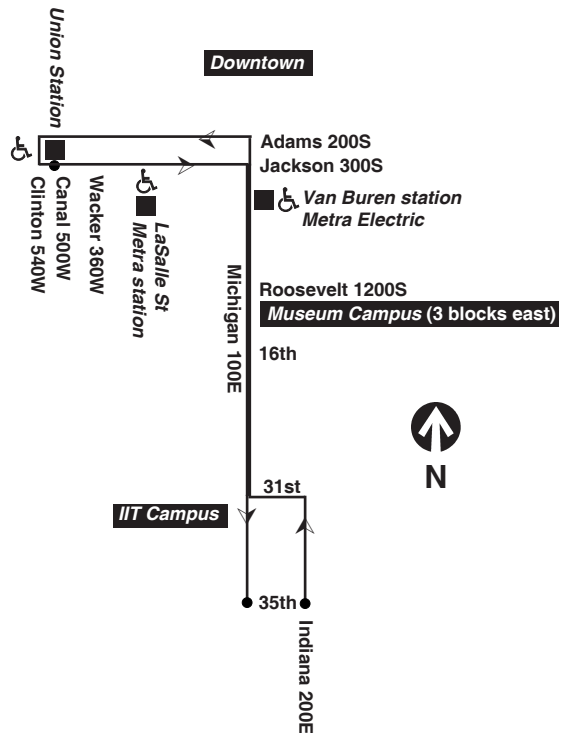

Para obtener mayor información, en Español, llame al Centro de Información: 312-836-7000.

Chicago Transit Authority

Bronzeville/Union Station

Effective December 18, 2017

Monday thru Friday

1 Bronzeville/Union Station

Northbound

Leave 35th/ Indiana	16th/ Michigan	Van Buren/ Michigan	Arrive Adams/ Canal	Arrive Union Station
5:40am	5:49am	5:57am	6:04am	6:06am
5:55	6:05	6:12	6:19	6:21
6:10	6:20	6:28	6:36	6:38
6:24	6:34	6:42	6:50	6:52
6:37	6:48	6:56	7:05	7:07
6:48	6:59	7:07	7:17	7:19
6:57	7:08	7:17	7:27	----
7:06	7:17	7:26	7:36	7:38
7:14	7:25	7:34	7:44	7:46
7:22	7:33	7:42	7:52	7:54
7:30	7:41	7:50	8:00	----
7:37	7:48	7:57	8:07	----
7:44	7:55	8:04	8:14	8:16
7:51	8:03	8:12	8:22	----
7:58	8:10	8:20	8:30	8:32
8:05	8:18	8:27	8:37	----
8:14	8:26	8:36	8:46	8:48
8:24	8:36	8:46	8:56	----
8:35	8:47	8:56	9:06	----
8:48	8:58	9:07	9:16	----
9:06	9:15	9:23	9:31	----

Southbound

Leave Union Station	Van Buren/ Michigan	16th/ Michigan	Arrive 35th/ Michigan
6:10am	6:20am	6:27am	6:35am
6:26	6:36	6:43	6:51
6:43	6:53	7:00	7:08
6:58	7:08	7:15	7:23
7:13	7:23	7:30	7:38
7:28	7:39	7:46	7:54
7:44	7:56	8:02	8:10
8:01	8:14	8:20	8:28
8:21	8:34	8:40	8:49
8:41	8:52	9:00	9:10
9:01	9:12	9:20	9:30