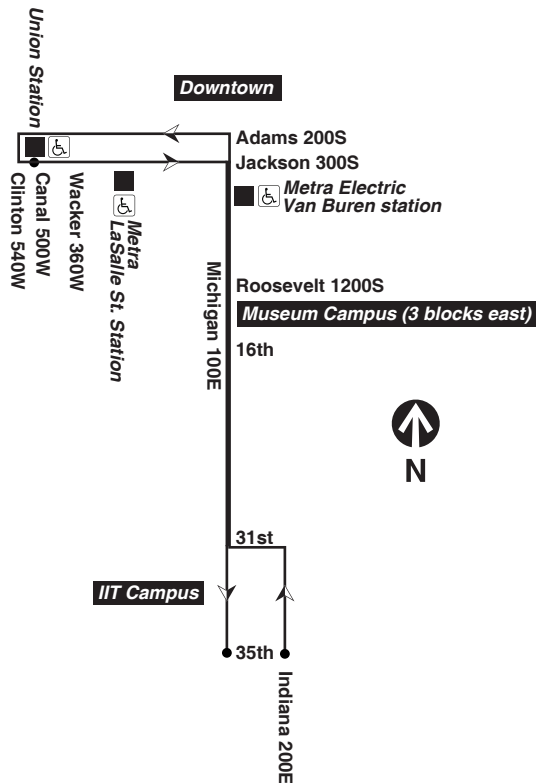

CTA Bike & Ride

Bicycle racks are available on the front exteriors of CTA buses. Bicycles can be placed on bicycle racks during normal hours of operation for each route. Racks accommodate two (2) bicycles at a time. Bicycles are also permitted on CTA trains during certain hours.

Please Stand Up ♿

for Seniors and People with Disabilities

Federal law requires priority seating be designated for seniors and people with disabilities.

The schedules and other information in this timetable are subject to change. CTA does not assume responsibility for errors in timetables, nor for inconvenience or damage resulting from delayed trains or buses due to weather, traffic conditions, etc.

CTA operating costs are funded in part through the Regional Transportation Authority, by the federal and state governments, and the City of Chicago and County of Cook.

For more information call the RTA Travel Information Center in Chicago: 312-836-7000. Open 6am until 7pm, Monday thru Saturday.

Para obtener mayor información, en Español, llame al Centro de Información: 312-836-7000.

Chicago Transit Authority

Bronzeville/Union Station

Effective July 25, 2018