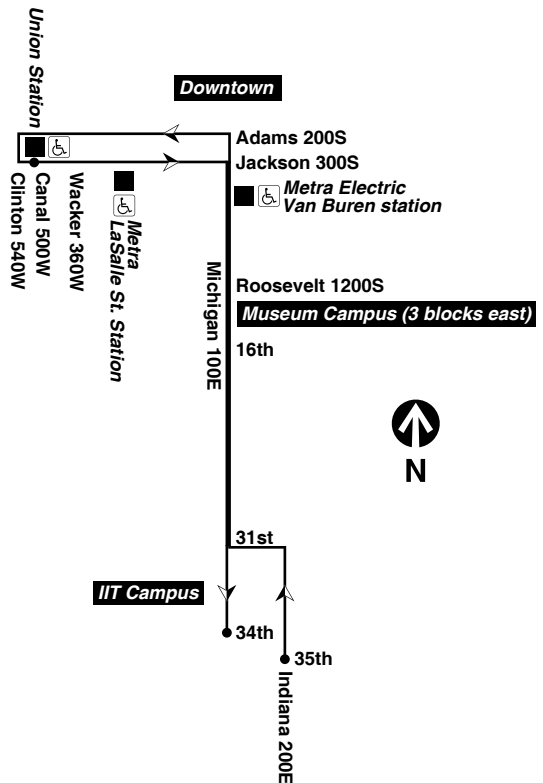

CTA Bike & Ride

Bicycle racks are available on the front exteriors of CTA buses. Bicycles can be placed on bicycle racks during normal hours of operation for each route. Racks accommodate two (2) bicycles at a time. Bicycles are also permitted on CTA trains during certain hours.

Please Stand Up ♿

for Seniors and People with Disabilities

Federal law requires priority seating be designated for seniors and people with disabilities.

The schedules and other information in this timetable are subject to change. CTA does not assume responsibility for errors in timetables, nor for inconvenience or damage resulting from delayed trains or buses due to weather, traffic conditions, etc.

CTA operating costs are funded in part through the Regional Transportation Authority, by the federal and state governments, and the City of Chicago and County of Cook.

For more information call the RTA Travel Information Center in Chicago: 312-836-7000. Open 6am until 7pm, Monday thru Saturday.

Para obtener mayor información, en Español, llame al Centro de Información: 312-836-7000.

Chicago Transit Authority

Bronzeville/Union Station

Effective December 23, 2019