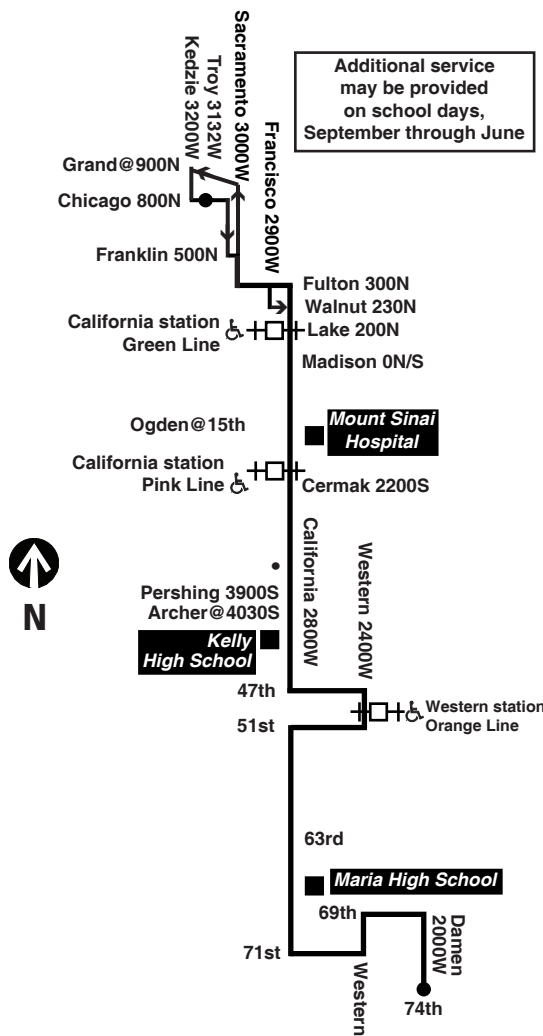

#94 S. California Kelly High School service

Trips operate on school days, September through June

Southbound

Leave Kelly High School	Western Orange Line Station	59th/California	Arrive 74th/Damen
2:50T	3:00pm	3:11pm	3:29pm
2:55M	3:05	3:12	3:34
3:00T	3:10	3:22	3:39
3:05M	3:15	3:27	3:45

For more information call the RTA Travel Information Center in Chicago: 312-836-7000. Open 5 a.m. until 1 a.m. every day.

Para obtener mayor información, en Español, llame al Centro de Información: 312-836-7000.

transitchicago.com

Chicago Transit Authority

94

South California

Effective September 6, 2015

transitchicago.com

Monday thru Friday

Northbound

Leave 74th/Damen	59th/California	Western Orange Line Station	Pershing/California	Ogden/California	Arrive Chicago/Troy
3:51am	4:05am	4:12am	4:19am	4:29am	4:43am
4:10	4:24	4:32	4:39	4:51	5:06
4:25	4:39	4:47	4:54	5:06	5:21
4:40	4:55	5:03	5:11	5:23	5:39
4:55	5:10	5:18	5:26	5:39	5:55
5:10	5:25	5:33	5:41	5:54	6:10
5:24	5:39	5:47	5:55	6:08	6:24
5:37	5:52	6:00	6:08	6:21	6:37
5:50	6:05	6:14	6:22	6:36	6:52
6:00	6:16	6:25	6:34	6:48	7:04
6:10	6:26	6:35	6:44	6:58	7:14
6:19	6:35	6:44	6:53	7:07	7:23
6:27	6:43	6:52	7:01	7:15	7:31
6:36	6:52	7:01	7:10	7:24	7:40
6:44	7:00	7:09	7:18	7:33	7:49
6:51	7:07	7:17	7:26	7:41	7:58
6:59	7:15	7:25	7:35	7:50	8:07
7:07	7:23	7:33	7:43	7:58	8:15
7:15	7:32	7:42	7:52	8:09	8:27
7:23	7:40	7:50	8:01	8:18	8:36
7:32	7:49	7:59	8:10	8:27	8:45
7:41	7:58	8:08	8:19	8:36	8:54
7:50	8:07	8:17	8:28	8:45	9:03
7:59	8:16	8:26	8:37	8:54	9:12
8:09	8:26	8:36	8:47	9:04	9:22
8:20	8:37	8:47	8:57	9:14	9:32
8:33	8:49	8:59	9:09	9:26	9:44
8:46	9:02	9:12	9:22	9:39	9:56
8:59	9:15	9:25	9:34	9:51	10:09
9:12	9:28	9:37	9:46	10:03	10:20
9:26	9:42	9:51	10:00	10:17	10:34
9:40	9:56	10:05	10:14	10:31	10:48